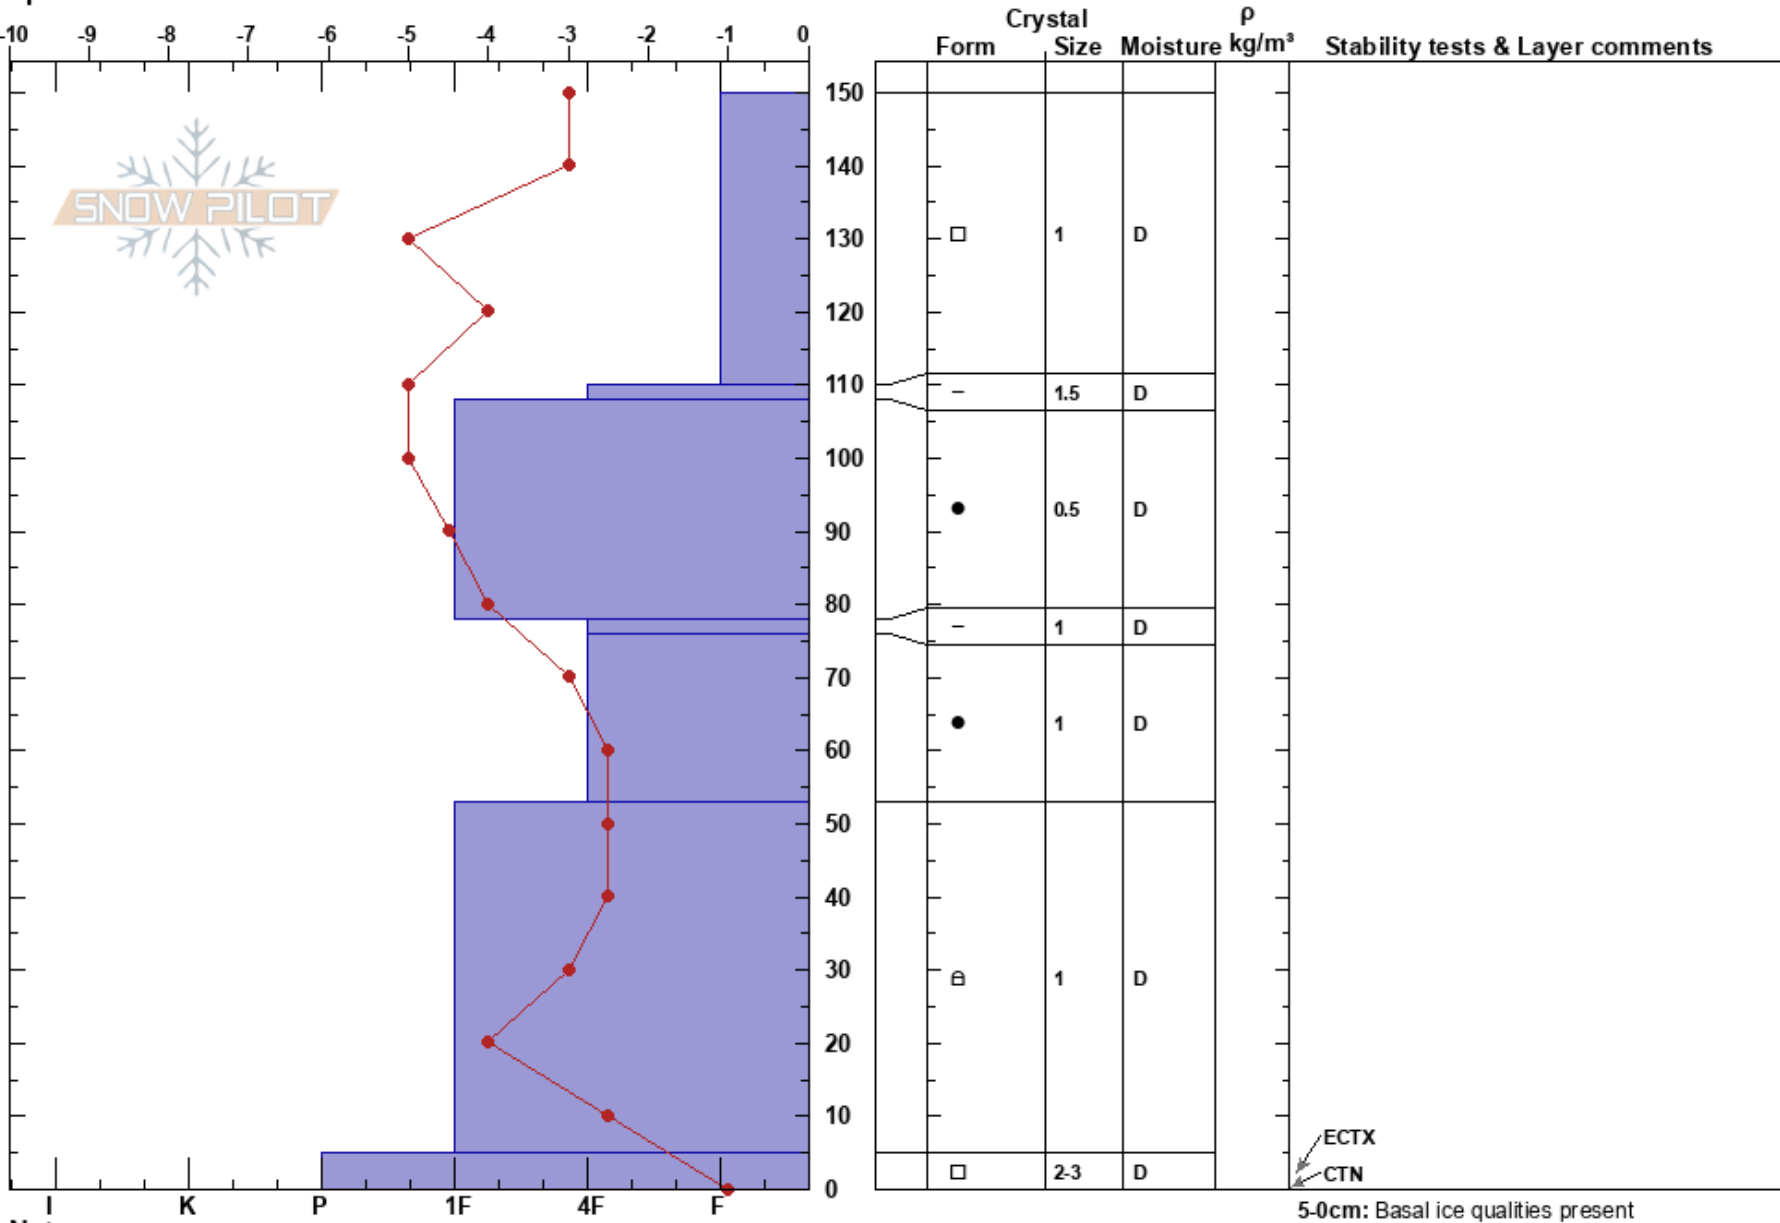

Michigan City Snowpit  
 Central Wasatch  
 UT  
 Elevation: 2856 m  
 Aspect: W  
 Specifics:

Christopher Pouch  
 01/15/2019 - 2:57pm  
 Co-ord: 40.59567N, -111.61902W  
 Slope Angle: 29°  
 Wind Loading: no

Stability: Good  
 Air Temperature: -3°C  
 Sky Cover: X  
 Precipitation: S-1  
 Wind: Calm

HS:150  
 PF:40  
 53-5cm: Problematic layer  
 5-0cm: Basal ice qualities present

Notes: Winds variable: mostly calm with some periods of light breeze. Sky cover trended from obscured to overcast.

ECTX  
 CTN  
 5-0cm: Basal ice qualities present