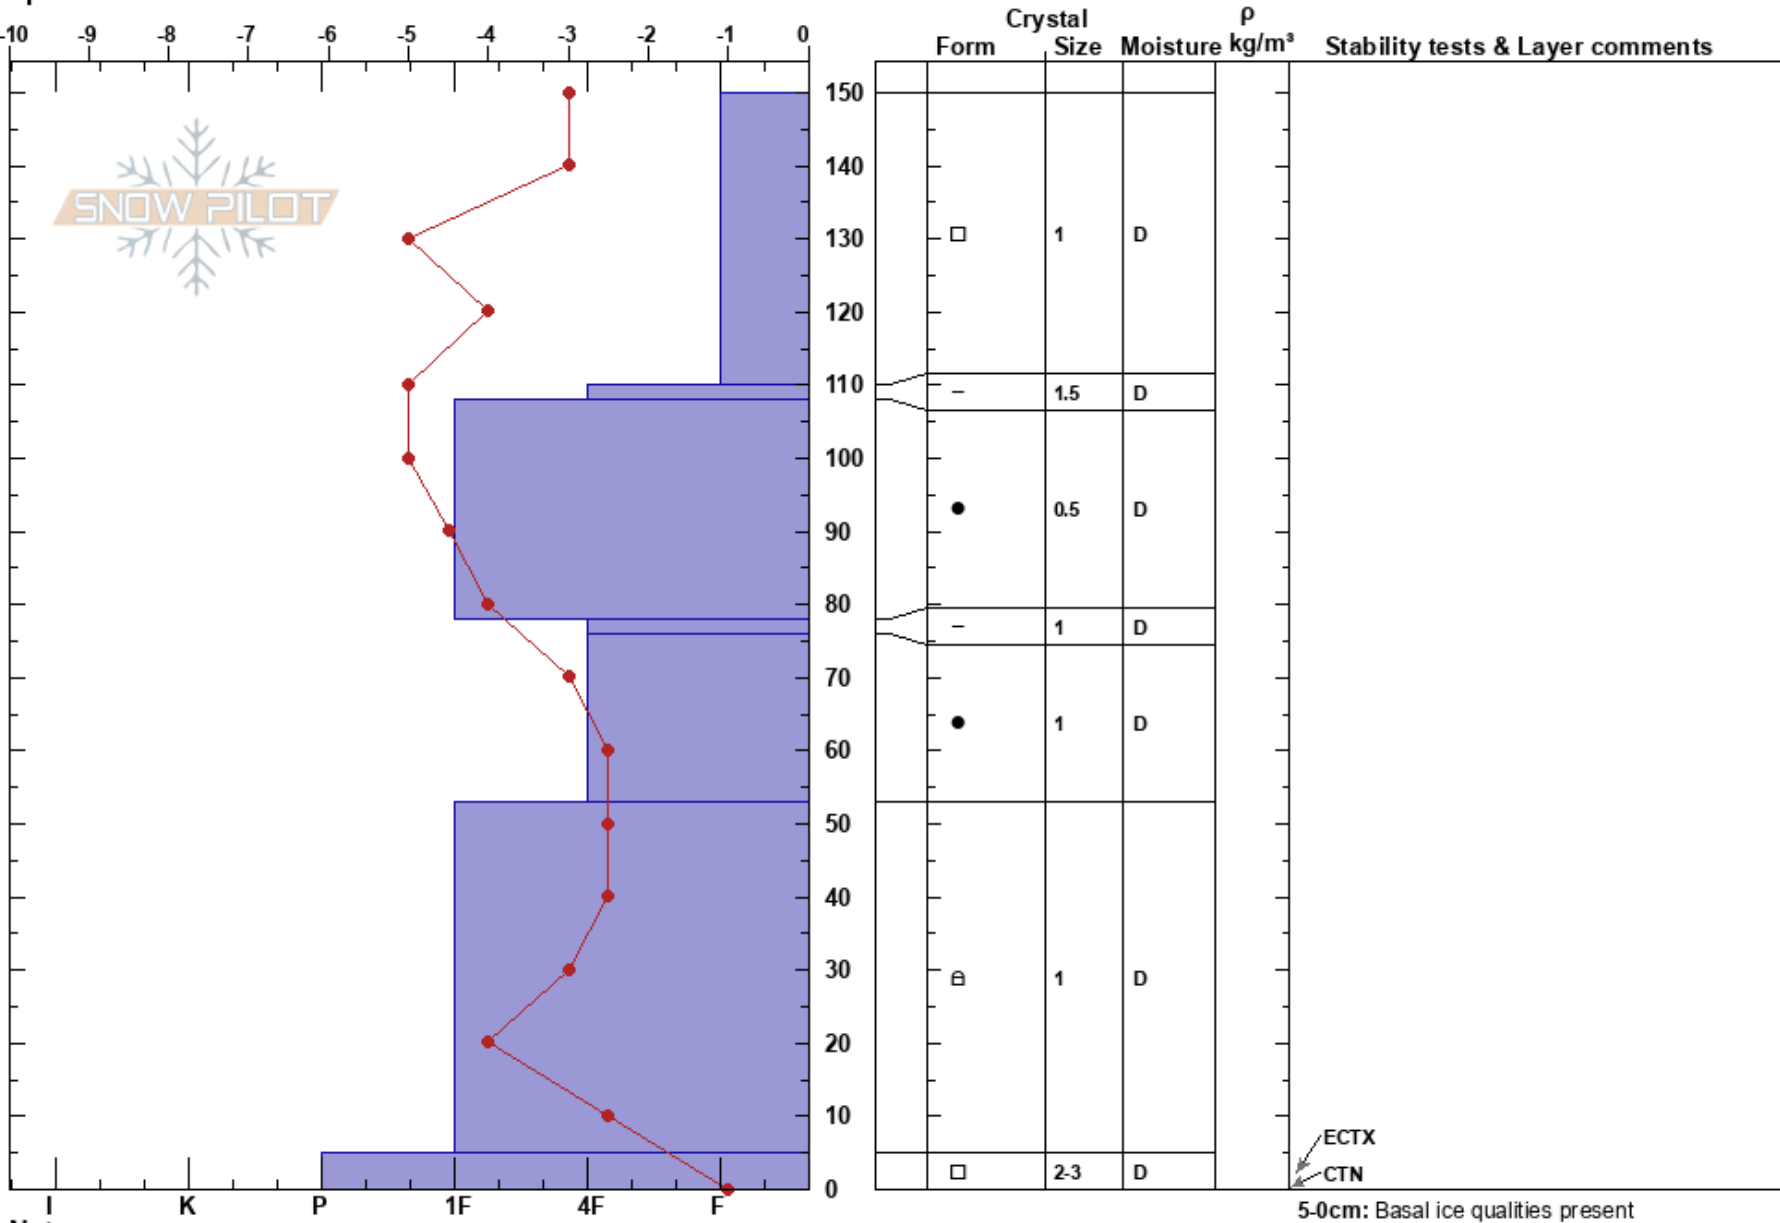

Michigan City Snowpit
 Central Wasatch
 UT
 Elevation: 2856 m
 Aspect: W
 Specifics:

Christopher Pouch
 01/15/2019 - 2:57pm
 Co-ord: 40.59567N, -111.61902W
 Slope Angle: 29°
 Wind Loading: no

Stability: Good
 Air Temperature: -3°C
 Sky Cover: X
 Precipitation: S-1
 Wind: Calm

HS:150
 PF:40
 53-5cm: Problematic layer
 5-0cm: Basal ice qualities present

Notes: Winds variable: mostly calm with some periods of light breeze. Sky cover trended from obscured to overcast.

ECTX
 CTN
 5-0cm: Basal ice qualities present