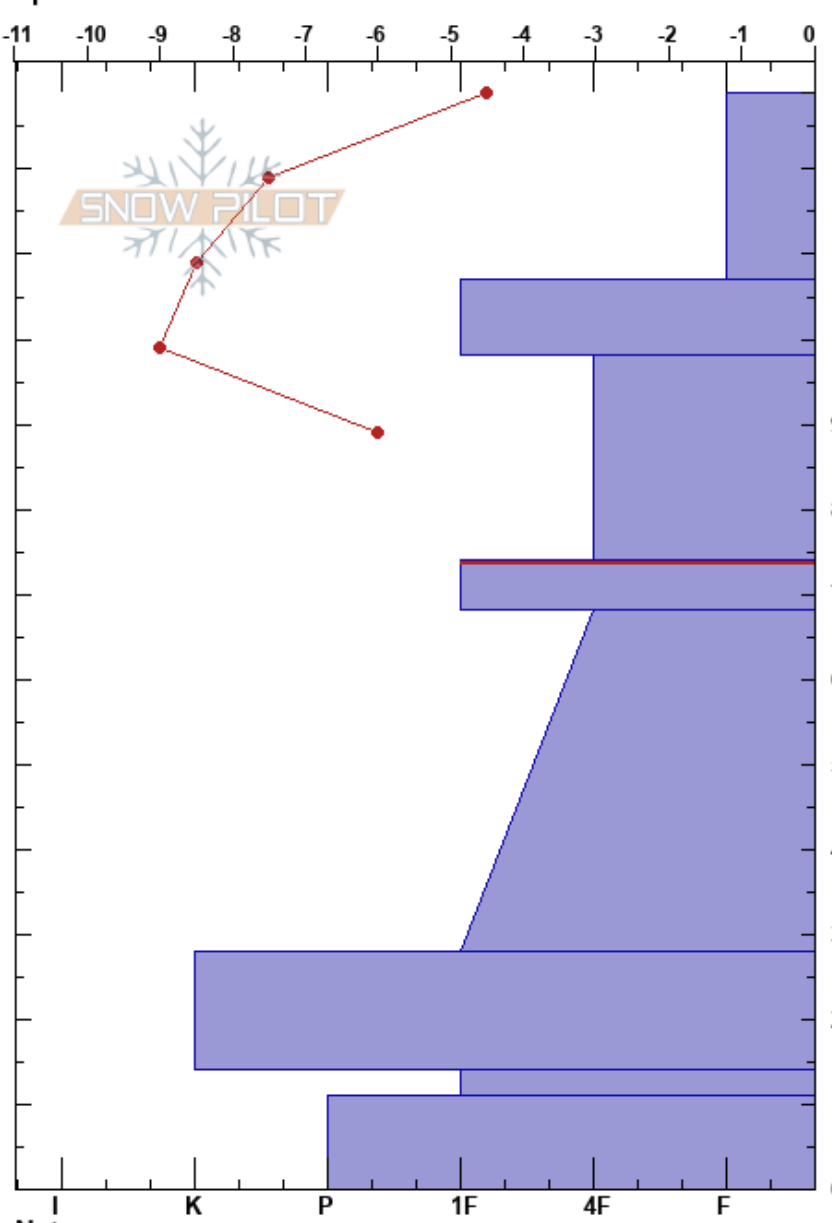

20190115_MMSR_Pro1
 Sawatch
 CO
 Elevation: 11740 ft
 Aspect: W
 Specifics:

Angela Hawse
 01/15/2019 - 1:10pm
 Co-ord: 13S 382513W 4263122N
 Slope Angle: 18°
 Wind Loading: yes

Stability: Fair
 Air Temperature: -5°C
 Sky Cover: BKN
 Precipitation: NO
 Wind: SW Moderate

HS:129
 PF:75 74-68cm:Problematic layer

Elevation (m)	Crystal		ρ kg/m ³	Stability tests & Layer comments
	Form	Size		
129				
120	/	0.5		
110				
100	•	0.5		
90				
80	•	0.5		
70	○	1		
60				
50	□	1		
40				
30				
20	○	2		
10	□	3		
0	□	3		