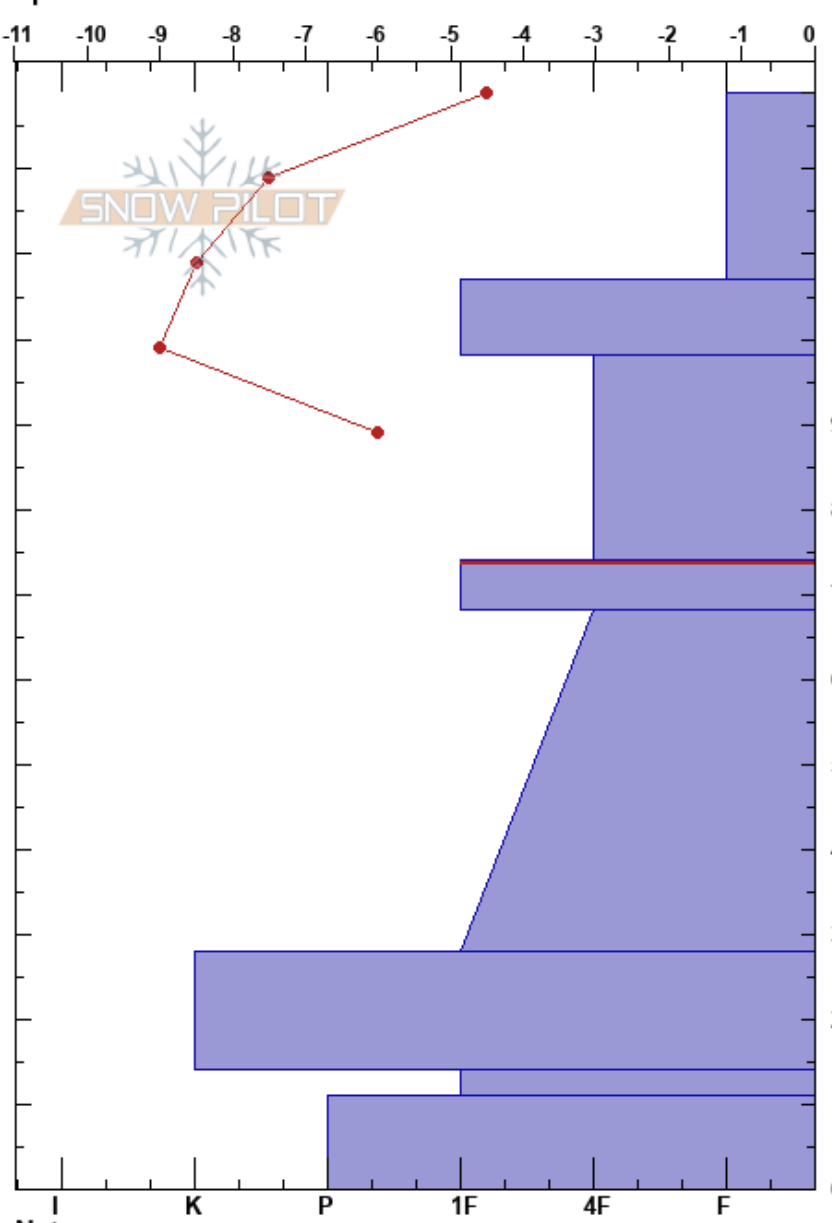

20190115_MMSR_Pro1
 Sawatch
 CO
 Elevation: 11740 ft
 Aspect: W
 Specifics:

Angela Hawse
 01/15/2019 - 1:10pm
 Co-ord: 13S 382513W 4263122N
 Slope Angle: 18°
 Wind Loading: yes

Stability: Fair
 Air Temperature: -5°C
 Sky Cover: BKN
 Precipitation: NO
 Wind: SW Moderate

HS:129
 PF:75 74-68cm:Problematic layer

Form	Crystal		ρ kg/m ³	Stability tests & Layer comments
	Size	Moisture		
/	0.5			
•	0.5			
•	0.5			
○	1			
□	1			
○	2			
□	3			
□	3			

CTN
 ECTX

Notes: