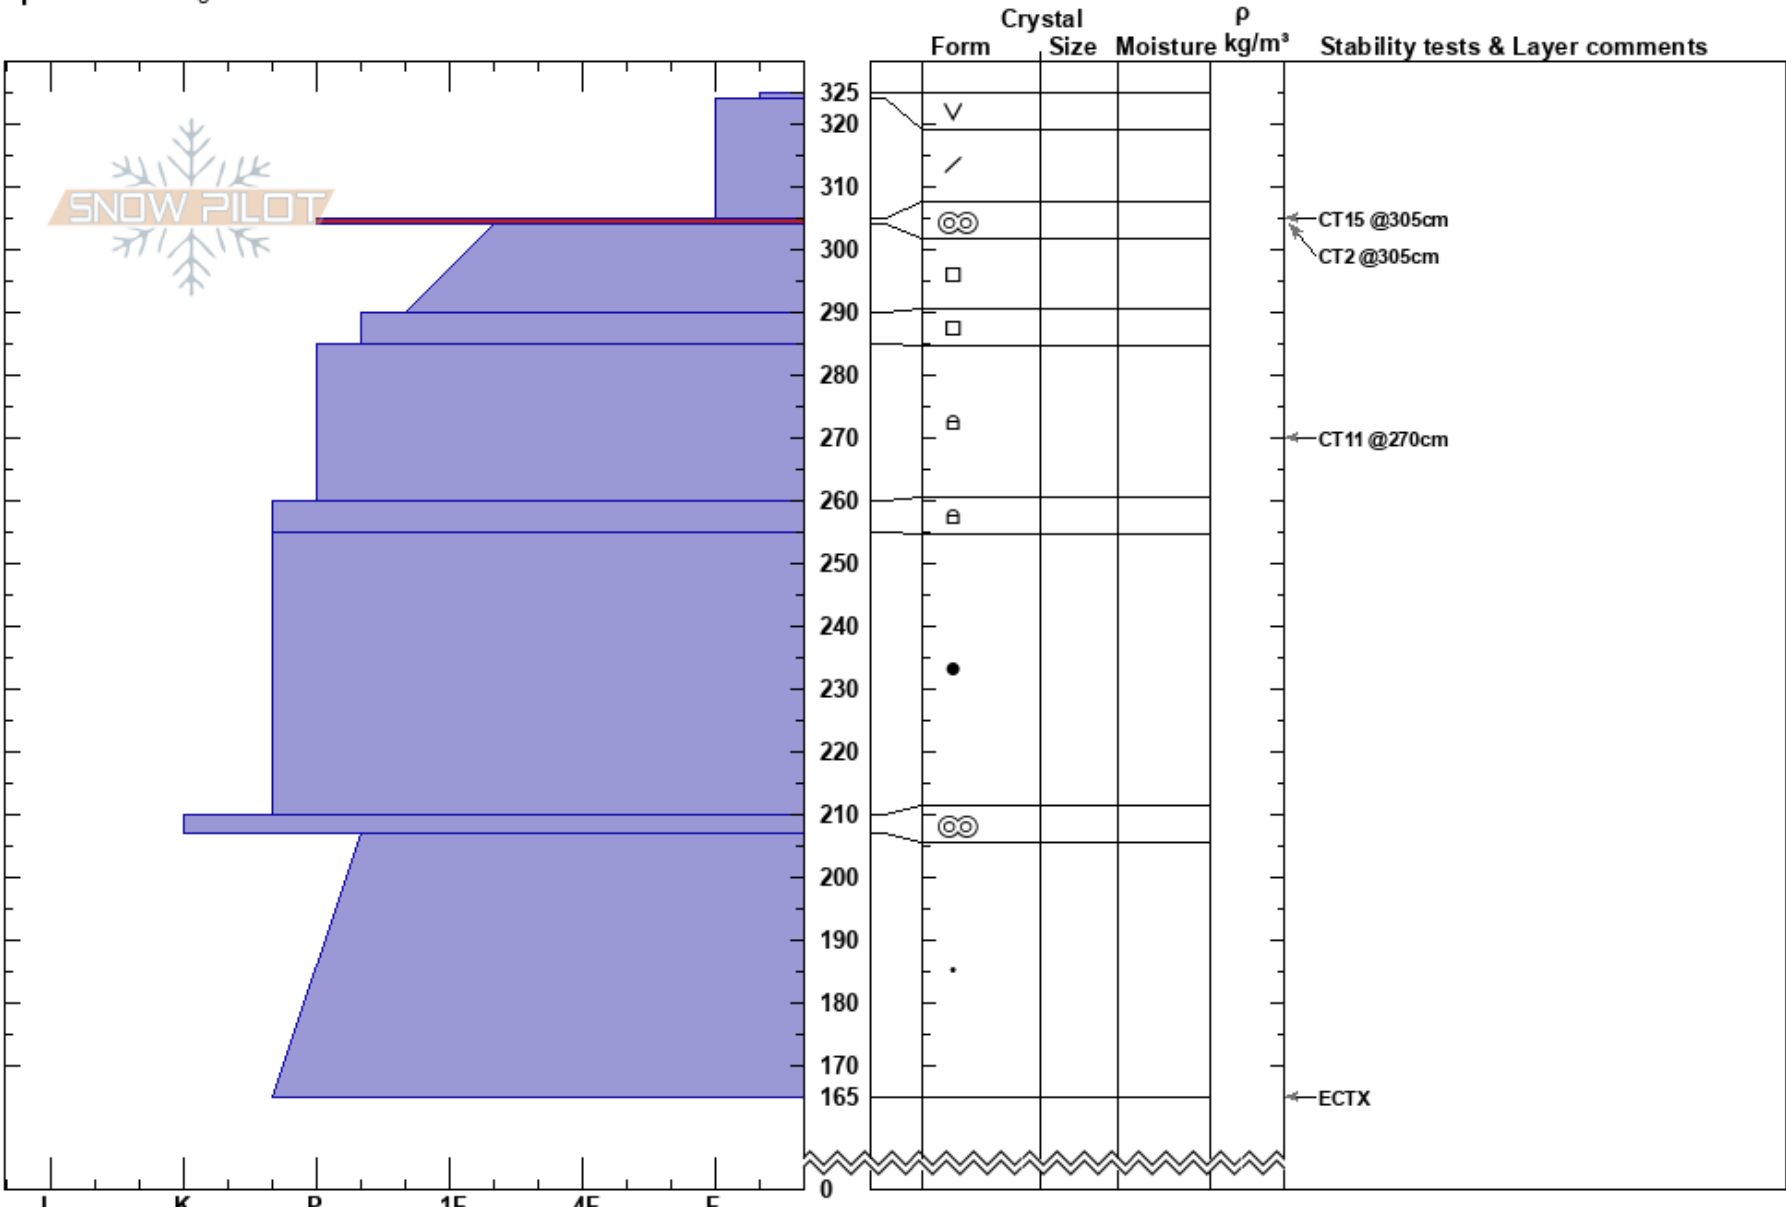

Fremont 5
 Gore Range
 CO
Elevation: 11750 ft
Aspect: 0°
Specifics: Pit dug in a Ski Area

William Vore
 01/15/2019 - 11:00am
Co-ord:
Slope Angle: 33°
Wind Loading: yes

Stability:
Air Temperature: -9°C
Sky Cover: CLR
Precipitation: NO
Wind: S Light Breeze

HS:325
PS: 25 305-304cm:Problematic layer

Notes: Snow could be seen transporting off of ridge tops. ECTX