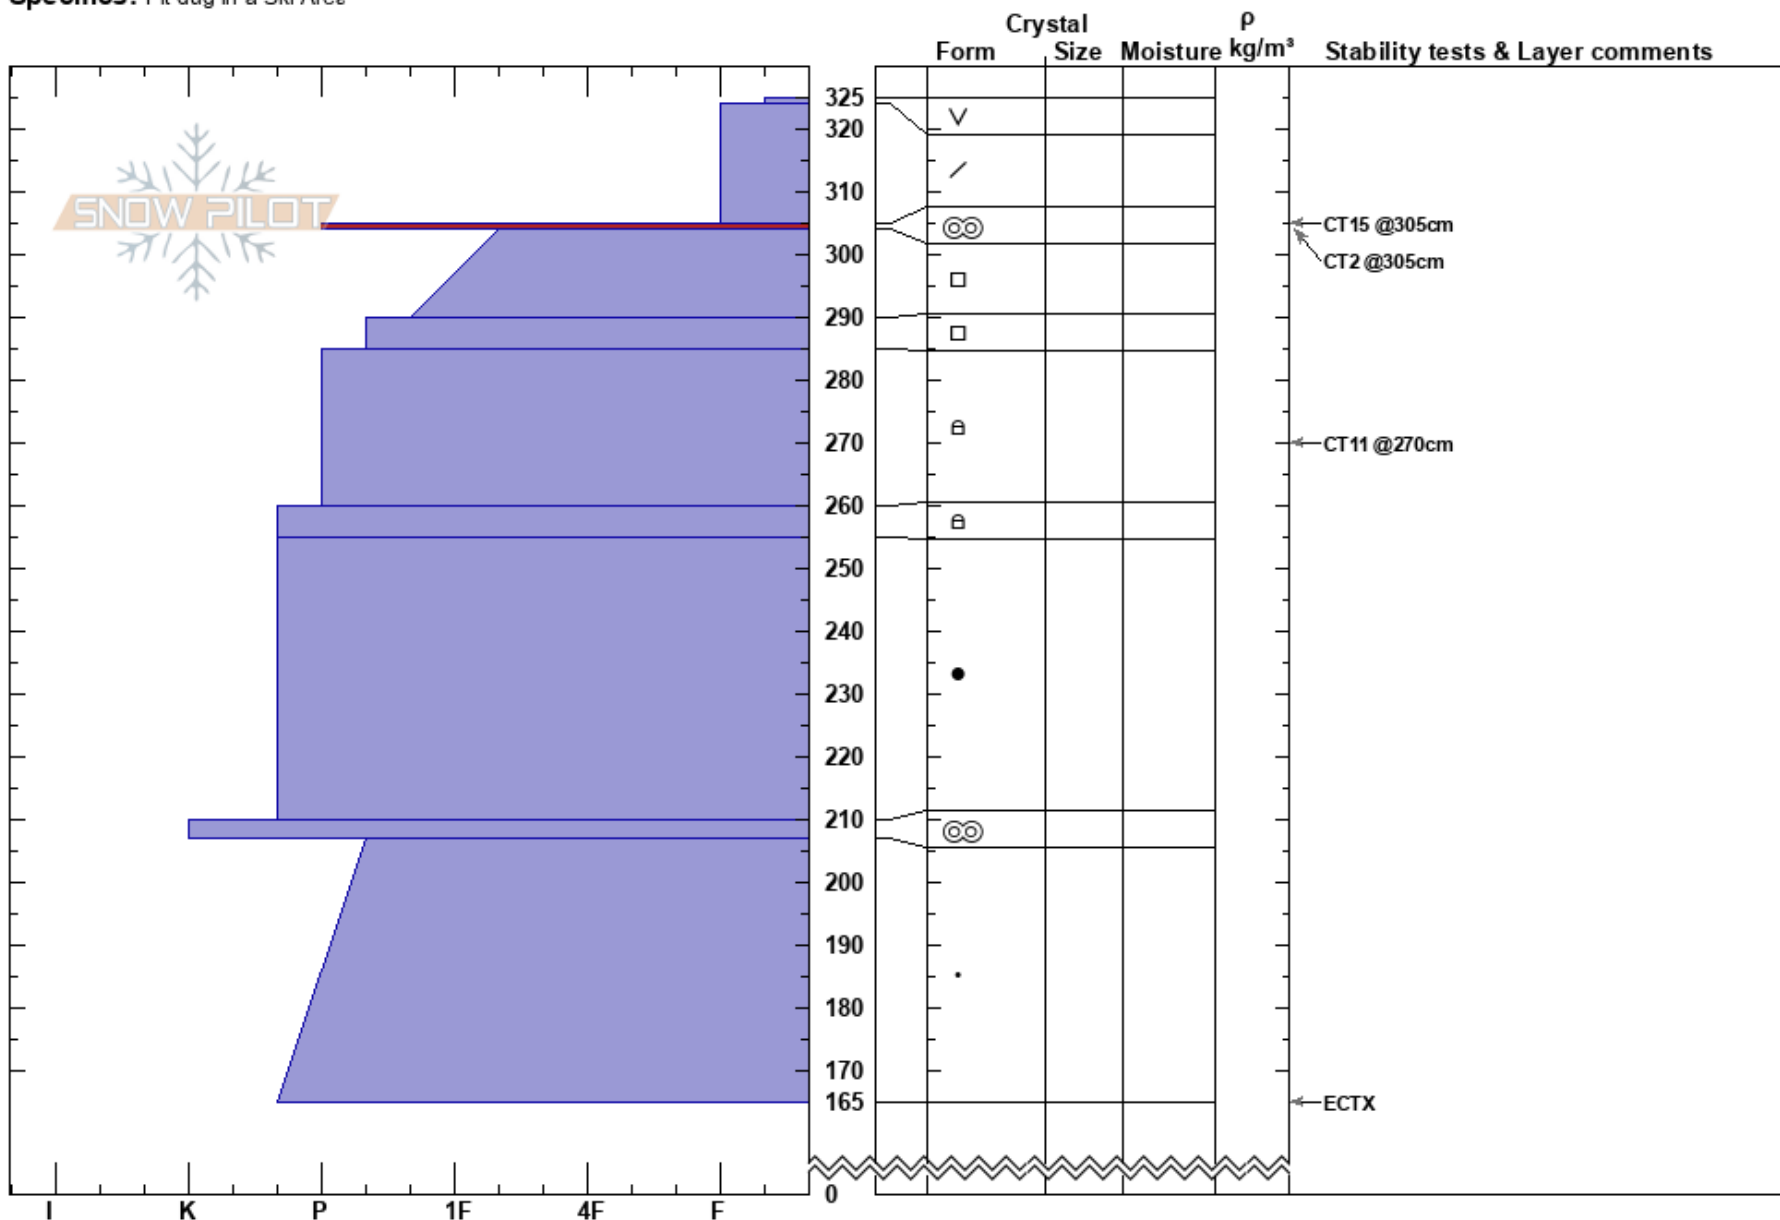

Fremont 5
 Gore Range
 CO
Elevation: 11750 ft
Aspect: 0°
Specifics: Pit dug in a Ski Area

William Vore
 01/15/2019 - 11:00am
Co-ord:
Slope Angle: 33°
Wind Loading: yes

Stability:
Air Temperature: -9°C
Sky Cover: CLR
Precipitation: NO
Wind: S Light Breeze

HS:325
PS: 25 305-304cm:Problematic layer

Notes: Snow could be seen transporting off of ridge tops. ECTX