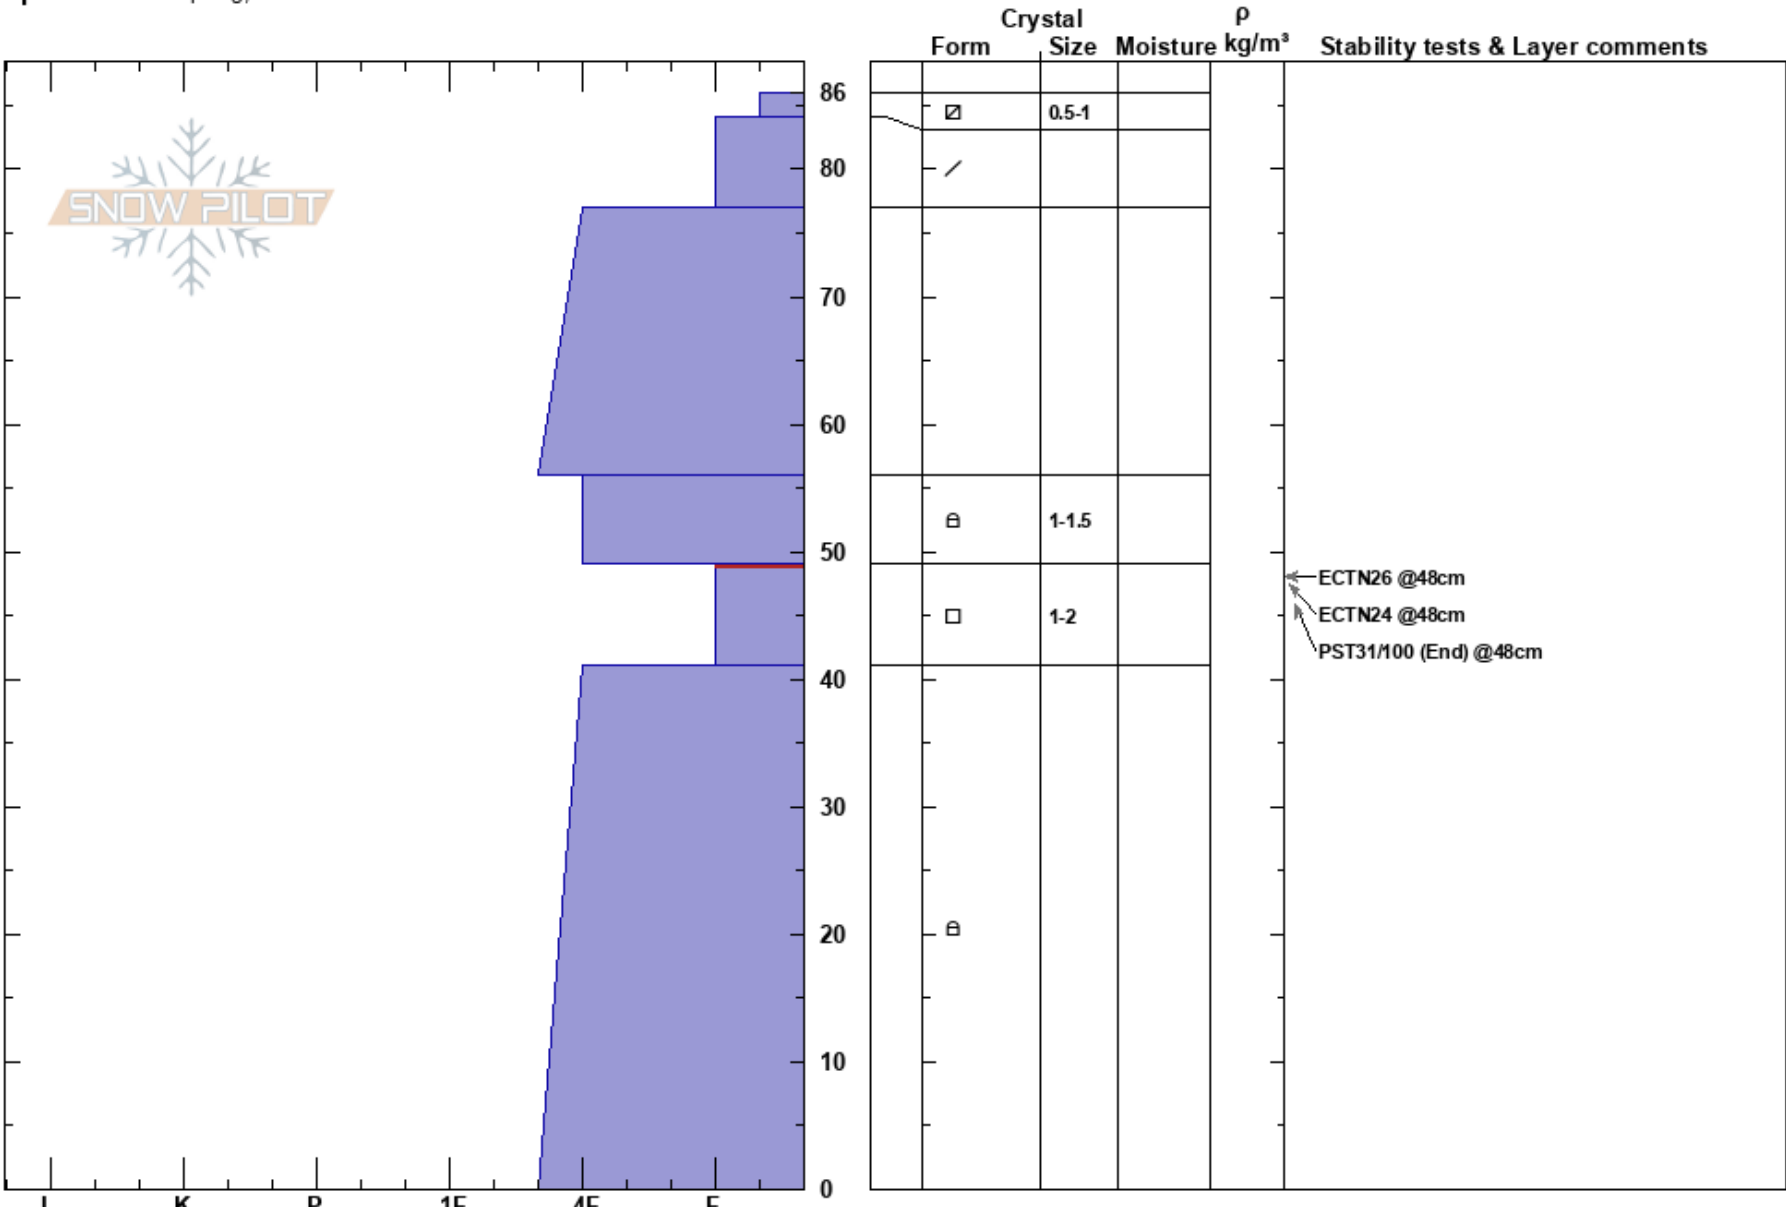

Yellow Mountain, SE  
 Madison Range-N  
 MT  
 Elevation: 9200 ft  
 Aspect: 40°  
 Specifics: Collapsing, localized

Eric Knoff  
 01/12/2019 - 11:34am  
 Co-ord: 45.29706N, -111.32021W  
 Slope Angle: 25°  
 Wind Loading:

Stability: Fair Stable  
 Air Temperature: 0°C  
 Sky Cover: CLR  
 Precipitation: NO  
 Wind: Calm

HS:86  
 49-41cm: Problematic layer

Notes: Poor structure, but improving stability. CPST 25/100 end