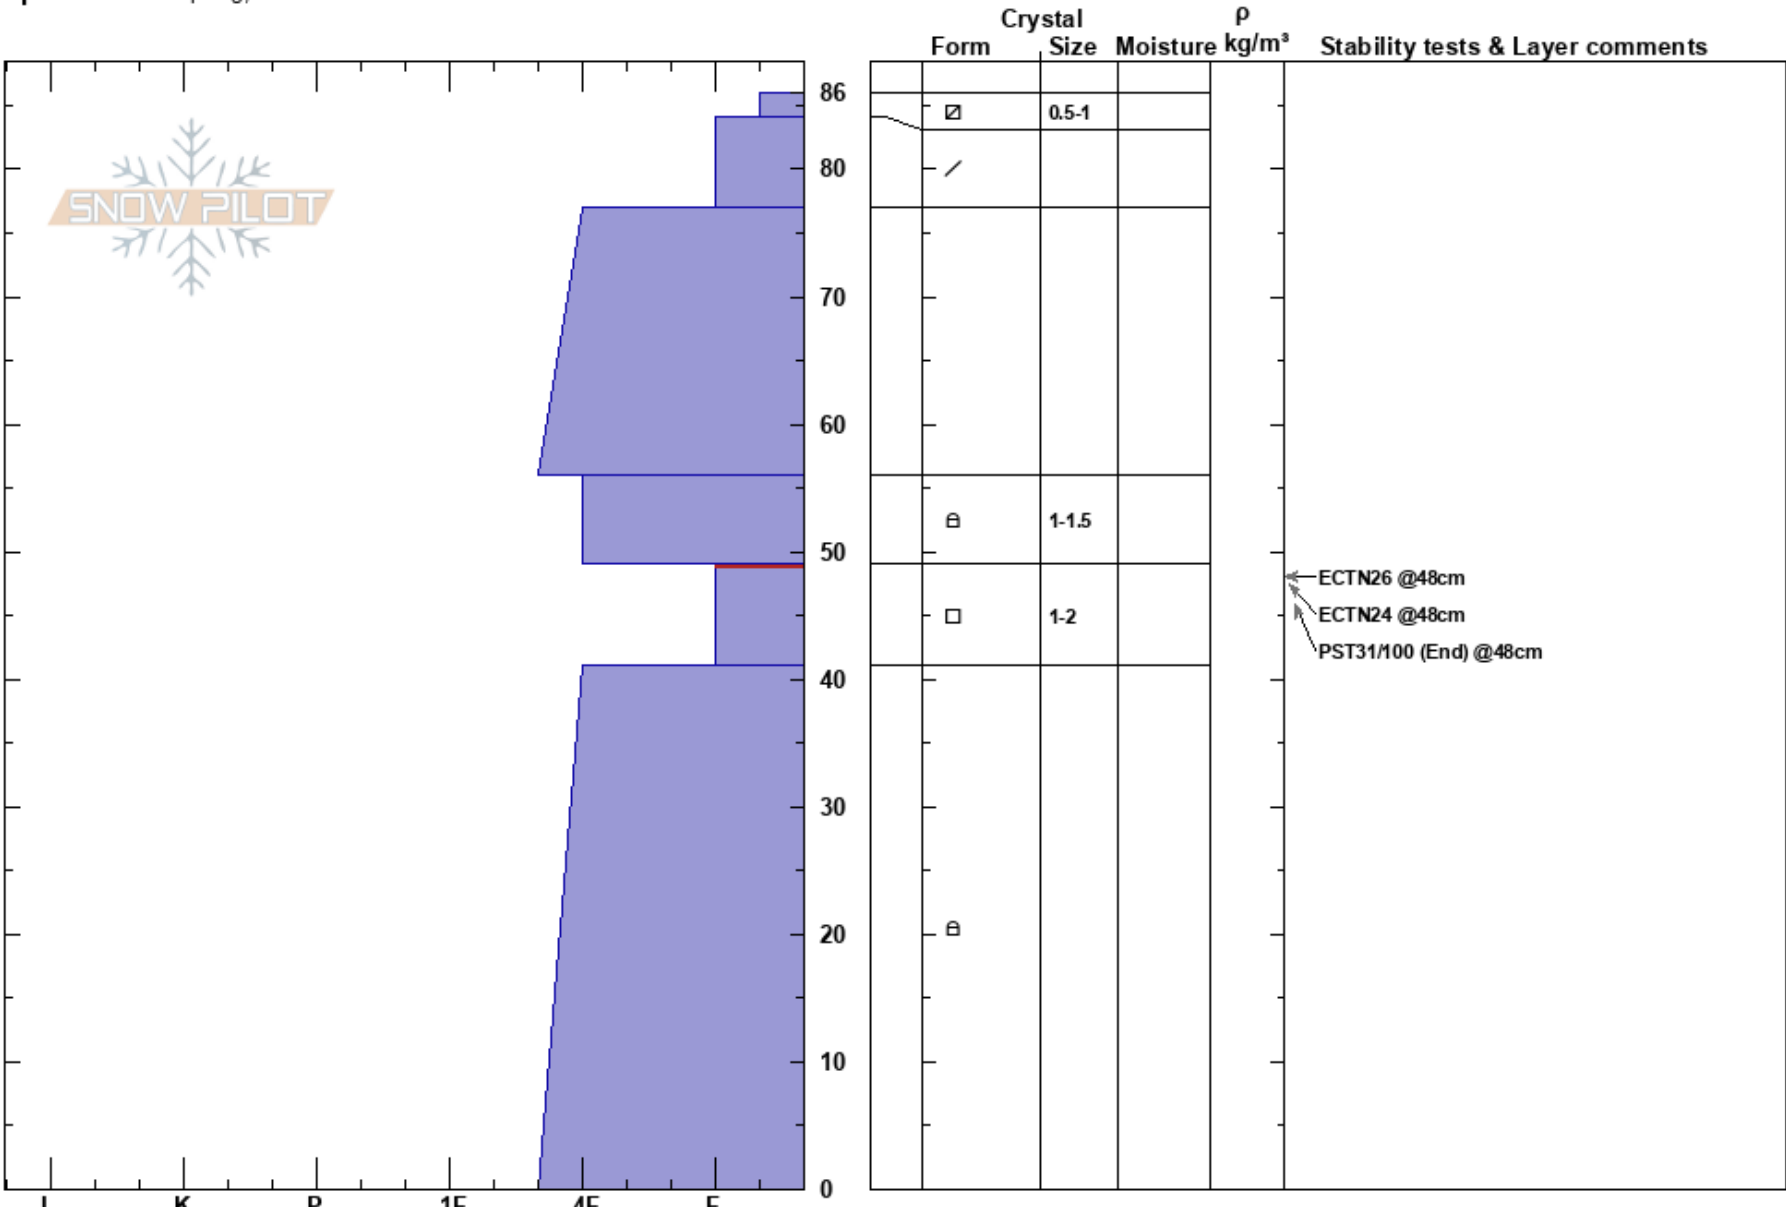

Yellow Mountain, SE
 Madison Range-N
 MT
 Elevation: 9200 ft
 Aspect: 40°
 Specifics: Collapsing, localized

Eric Knoff
 01/12/2019 - 11:34am
 Co-ord: 45.29706N, -111.32021W
 Slope Angle: 25°
 Wind Loading:

Stability: Fair Stable
 Air Temperature: 0°C
 Sky Cover: CLR
 Precipitation: NO
 Wind: Calm

HS:86
 49-41cm: Problematic layer

Notes: Poor structure, but improving stability. CPST 25/100 end