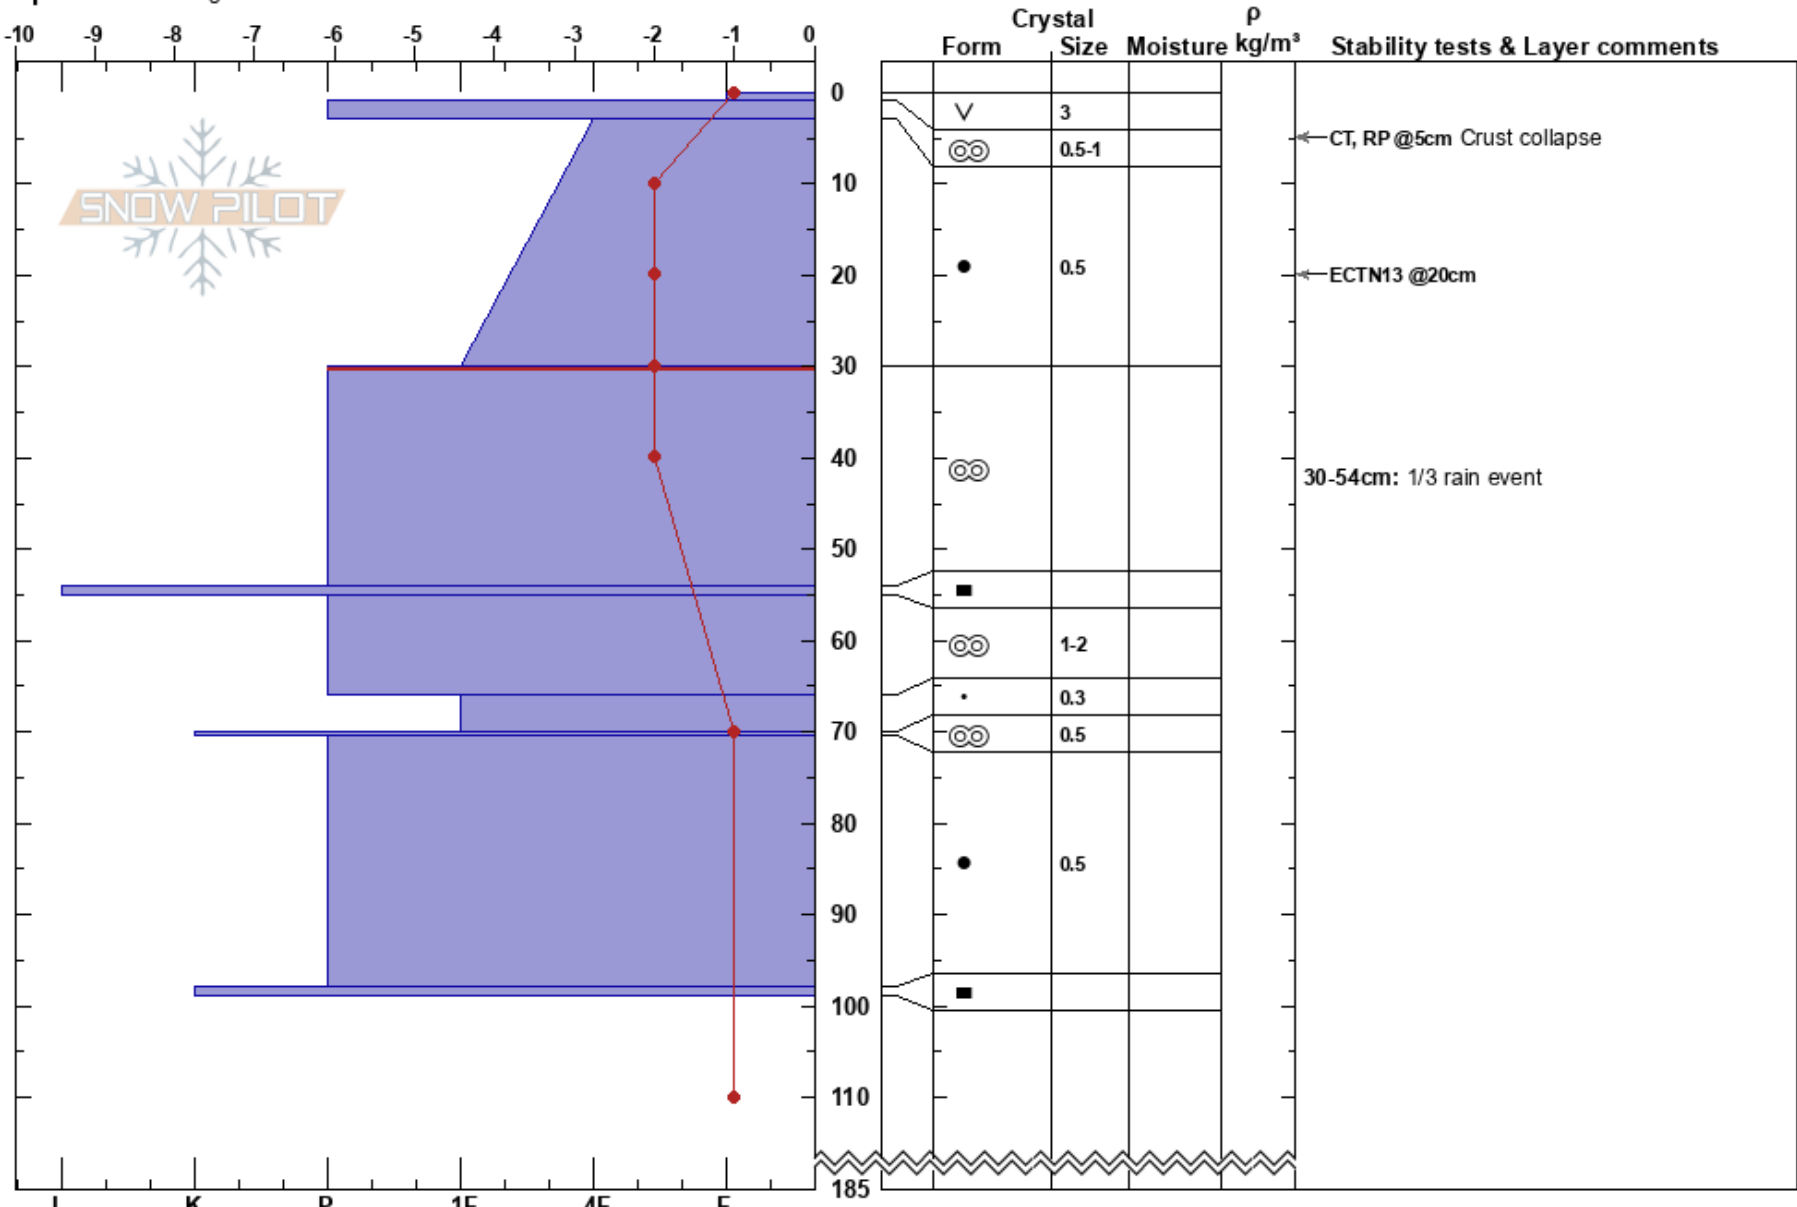

Polaris  
 Central Cascades, West WA  
 Elevation: 5400 ft  
 Aspect: 120°  
 Specifics: Pit dug in a Ski Area

Dan Veenhuizen  
 01/14/2019 - 11:00am  
 Co-ord: 47.73996N, -121.07507W  
 Slope Angle: 25°  
 Wind Loading: no

Stability:  
 Air Temperature: -1°C  
 Sky Cover: CLR  
 Precipitation: NO  
 Wind: E Light Breeze

HS:185  
 Layer Notes:  
 30-54cm: 1/3 rain event  
 30-54cm: Problematic layer

Notes: