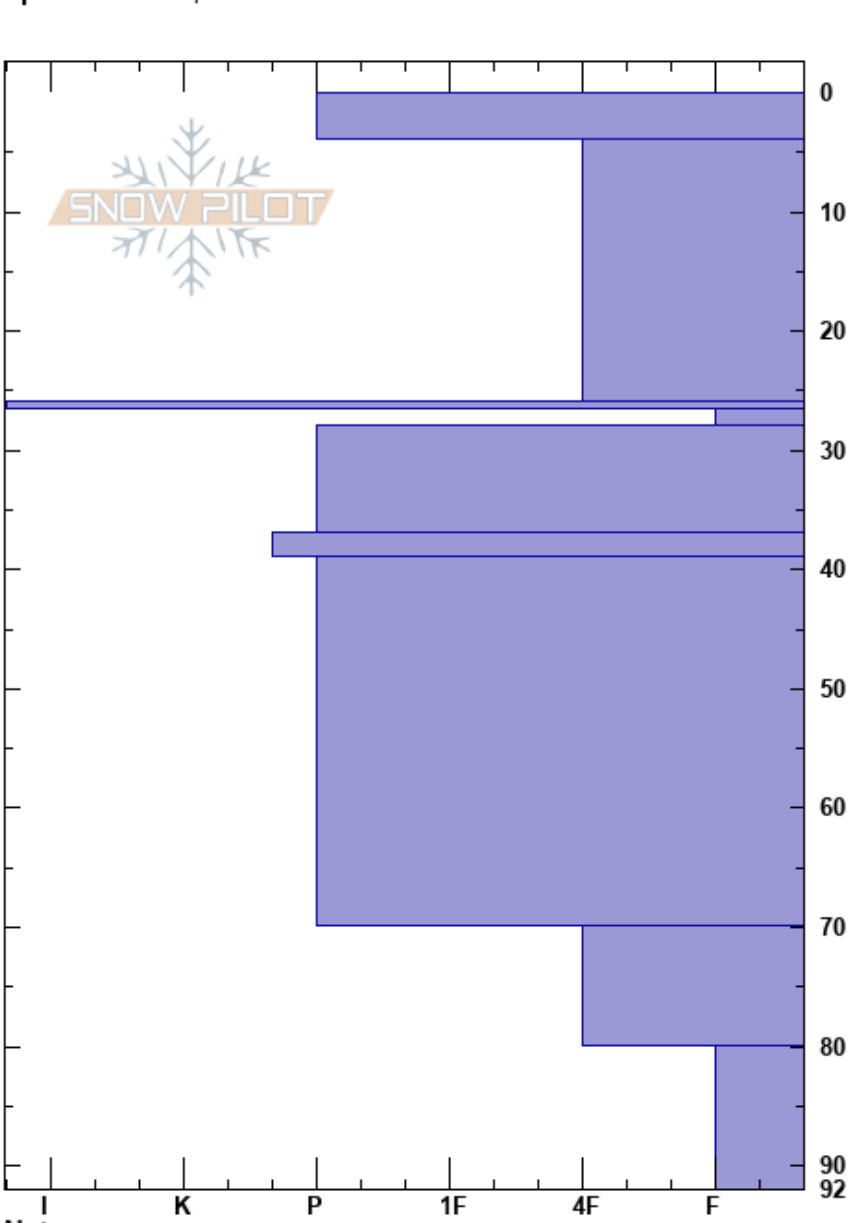

Flygarskalet
 Kittelfjället
 Sweden
Elevation: 860 m
Aspect: 180°
Specifics: Poor pit location

Sven Olofsson
 15/01/2019 - 02:20
Co-ord:
Slope Angle: 26°
Wind Loading: previous

Stability:
Air Temperature: 11°C
Sky Cover: BKN
Precipitation: NO
Wind: E Calm

HS:92
PF:28 37-39cm: In

Layer Notes:

Depth (cm)	Crystal		Moisture	ρ kg/m ³	Stability tests & Layer comments
	Form	Size			
0	○				
10	/				
20					
25	■				
30	□				
35	●				
40	○				37-39cm: In
55	●				
75	□				
85	□				