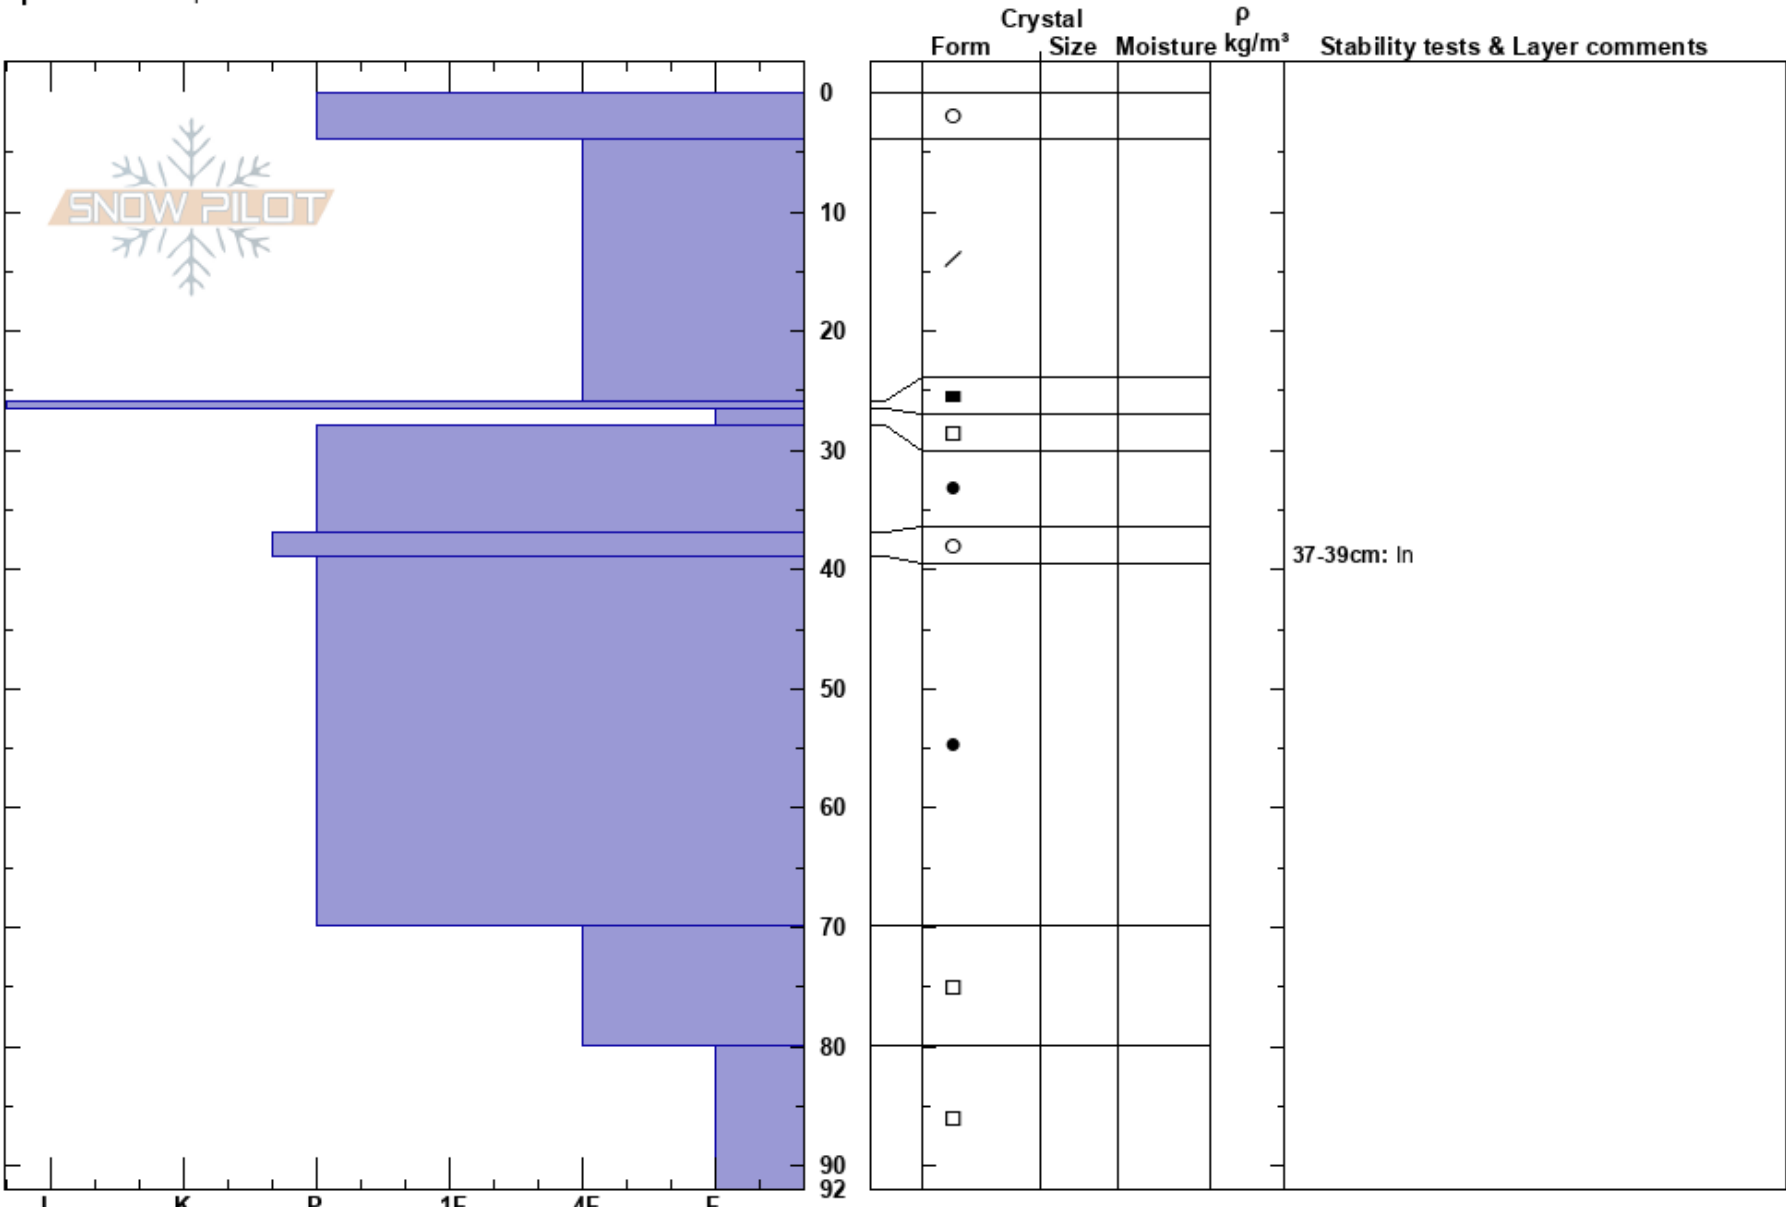

Flygarskalet
 Kittelfjället
 Sweden
Elevation: 860 m
Aspect: 180°
Specifics: Poor pit location

Sven Olofsson
 15/01/2019 - 02:20
Co-ord:
Slope Angle: 26°
Wind Loading: previous

Stability: **HS:92**
Air Temperature: 11°C **PF:28** 37-39cm: In
Sky Cover: BKN
Precipitation: NO
Wind: E Calm