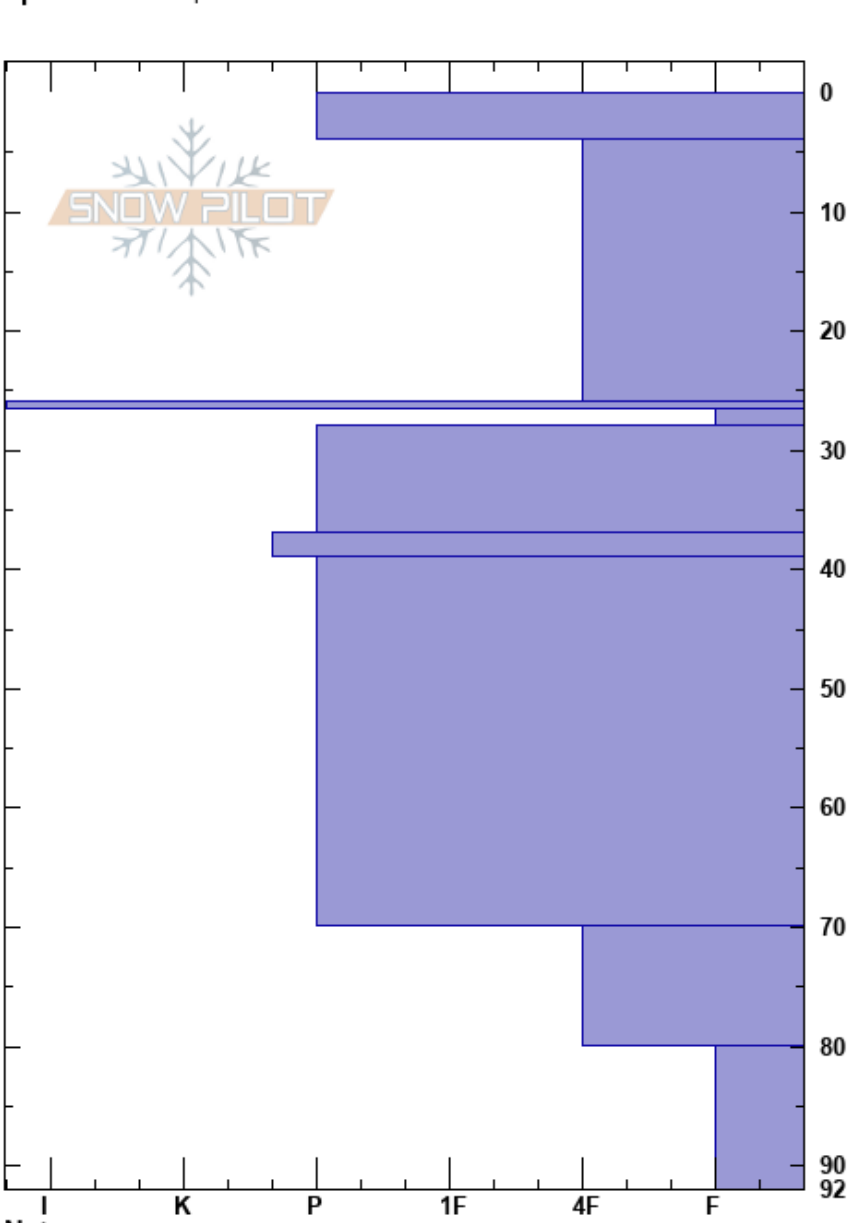

Flygarskalet  
 Kittelfjället  
 Sweden  
**Elevation:** 860 m  
**Aspect:** 180°  
**Specifics:** Poor pit location

Sven Olofsson  
 15/01/2019 - 02:20  
**Co-ord:**  
**Slope Angle:** 26°  
**Wind Loading:** previous

**Stability:**  
**Air Temperature:** 11°C  
**Sky Cover:** BKN  
**Precipitation:** NO  
**Wind:** E Calm

**HS:**92  
**PF:**28 37-39cm: In

**Layer Notes:**

Depth (cm)	Crystal		Moisture	$\rho$ kg/m <sup>3</sup>	Stability tests & Layer comments
	Form	Size			
0	○				
10	/				
20					
25	■				
30	□				
35	●				
40	○				37-39cm: In
55	●				
75	□				
85	□				