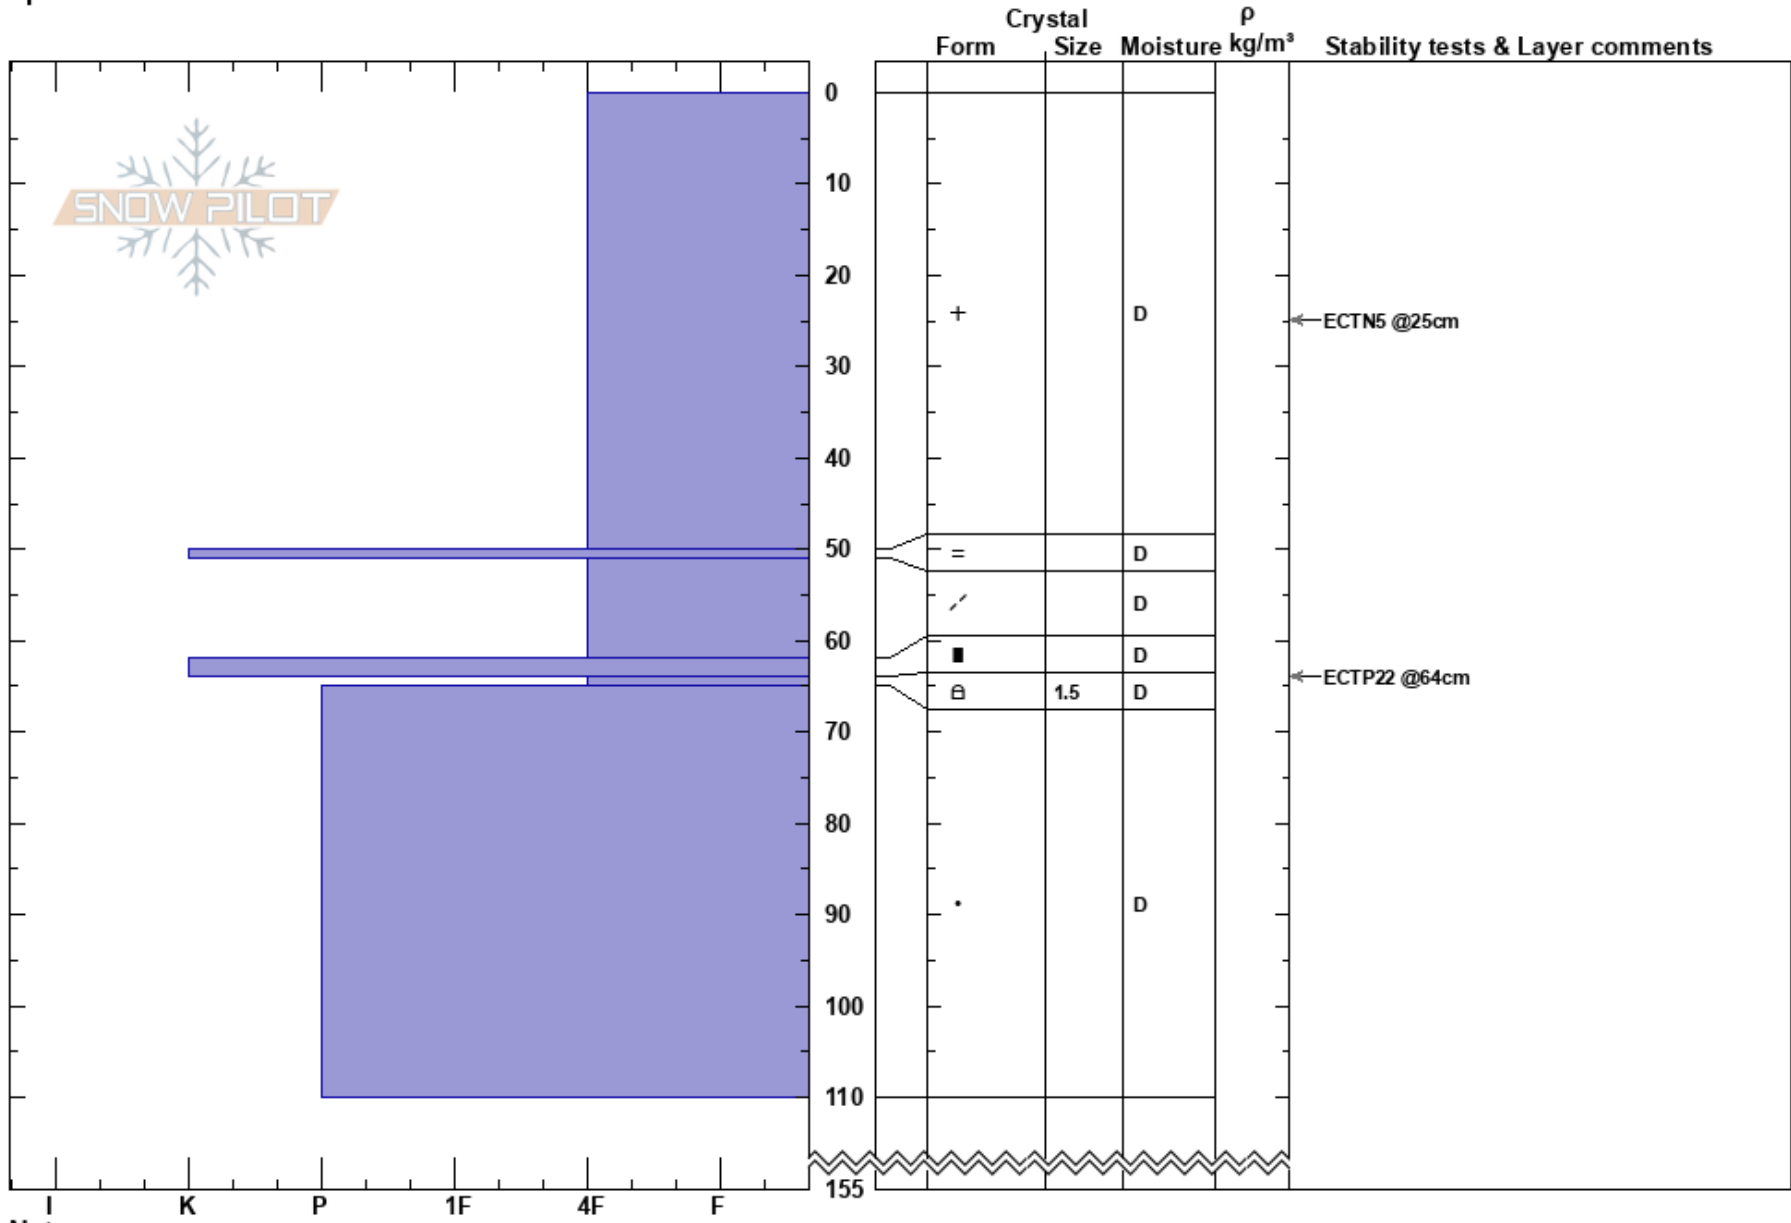

Småhamrarna 190115
 Funäsfjällen
 Sweden
 Elevation: 950 m
 Aspect: S
 Specifics:

Fredrik Norberg
 15/01/2019 - 11:40
 Co-ord: 62.56782N, 12.31436W
 Slope Angle: 28°
 Wind Loading: no

Stability:
 Air Temperature: -8.5°C PF:50
 Sky Cover: OVC
 Precipitation: NO
 Wind: NW Moderate

Layer Notes:

Notes: