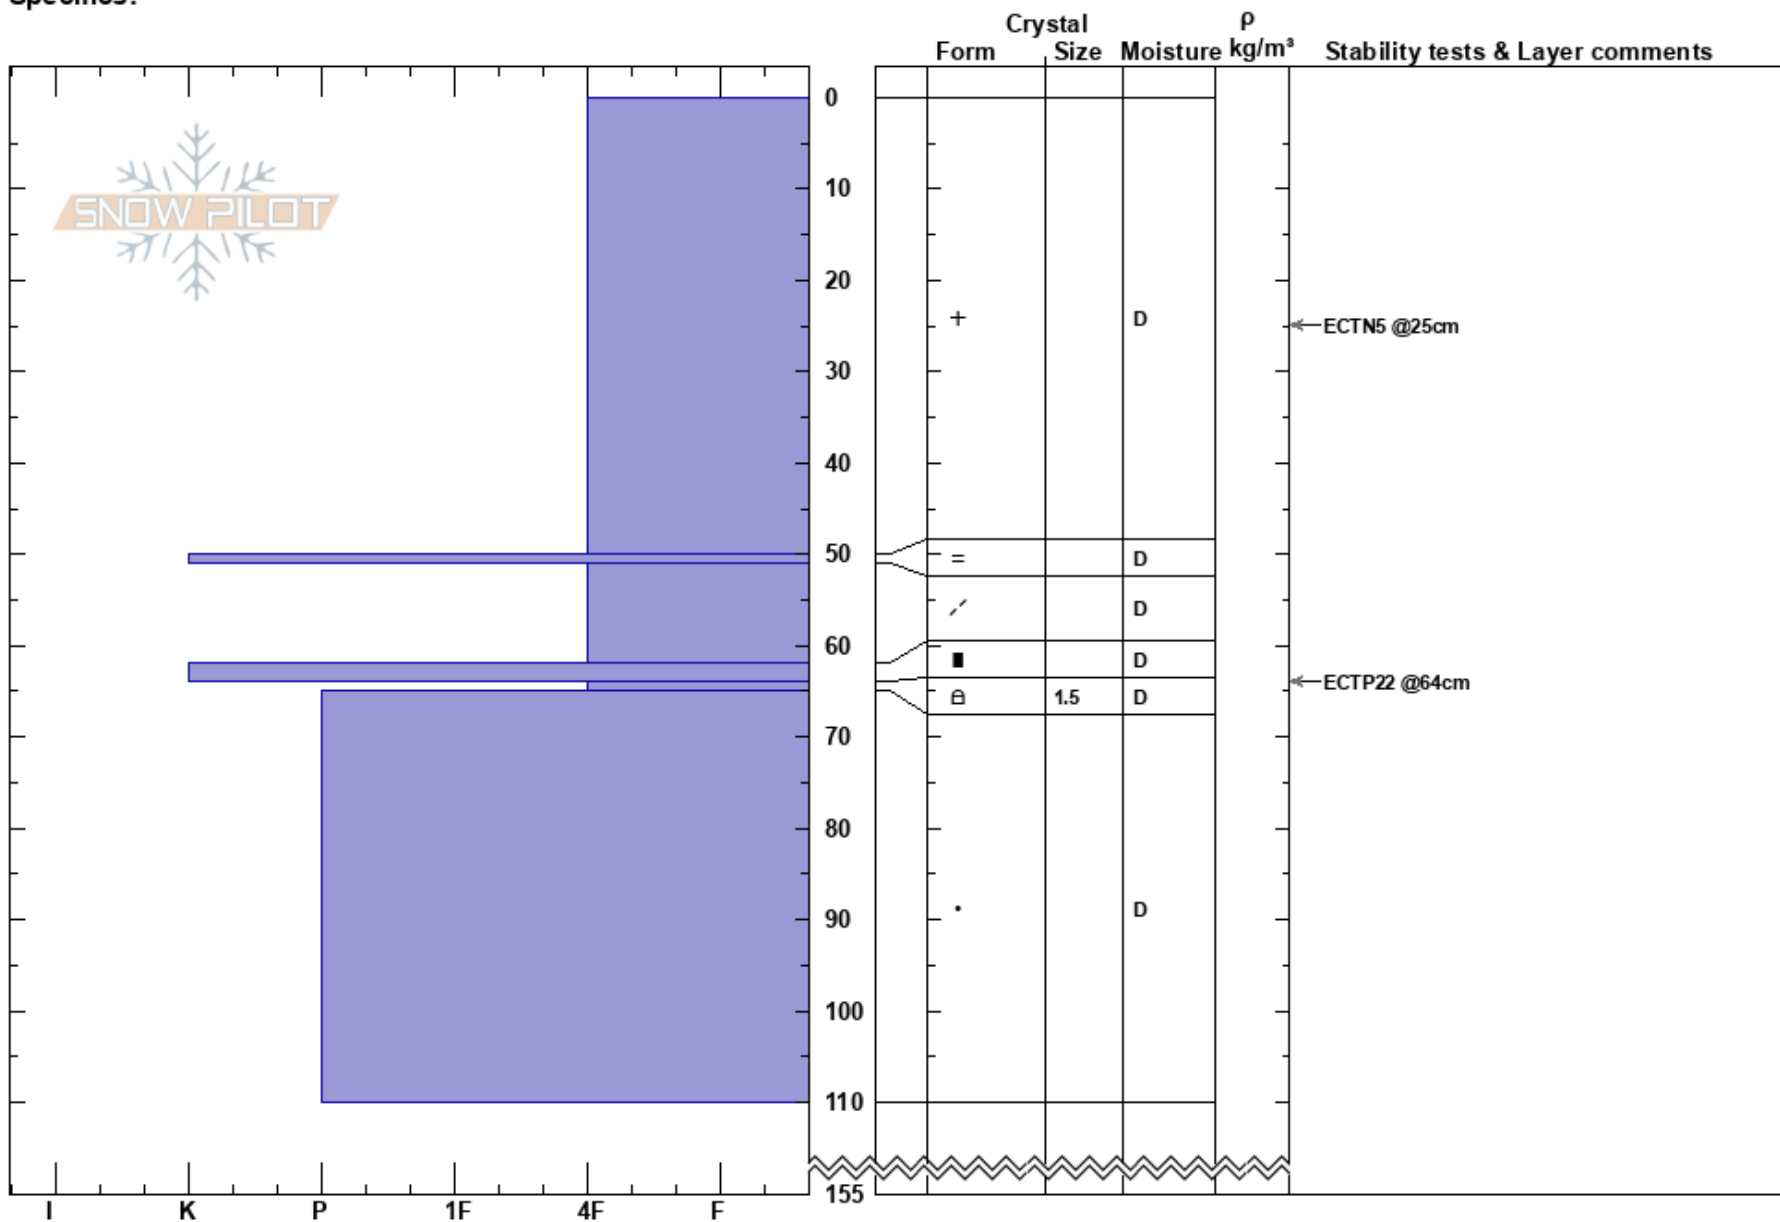

Småhamrarna 190115
 Funäsfjällen
 Sweden
 Elevation: 950 m
 Aspect: S
 Specifics:

Fredrik Norberg
 15/01/2019 - 11:40
 Co-ord: 62.56782N, 12.31436W
 Slope Angle: 28°
 Wind Loading: no

Stability:
 Air Temperature: -8.5°C PF:50
 Sky Cover: OVC
 Precipitation: NO
 Wind: NW Moderate

HS:155 Layer Notes:

Notes: