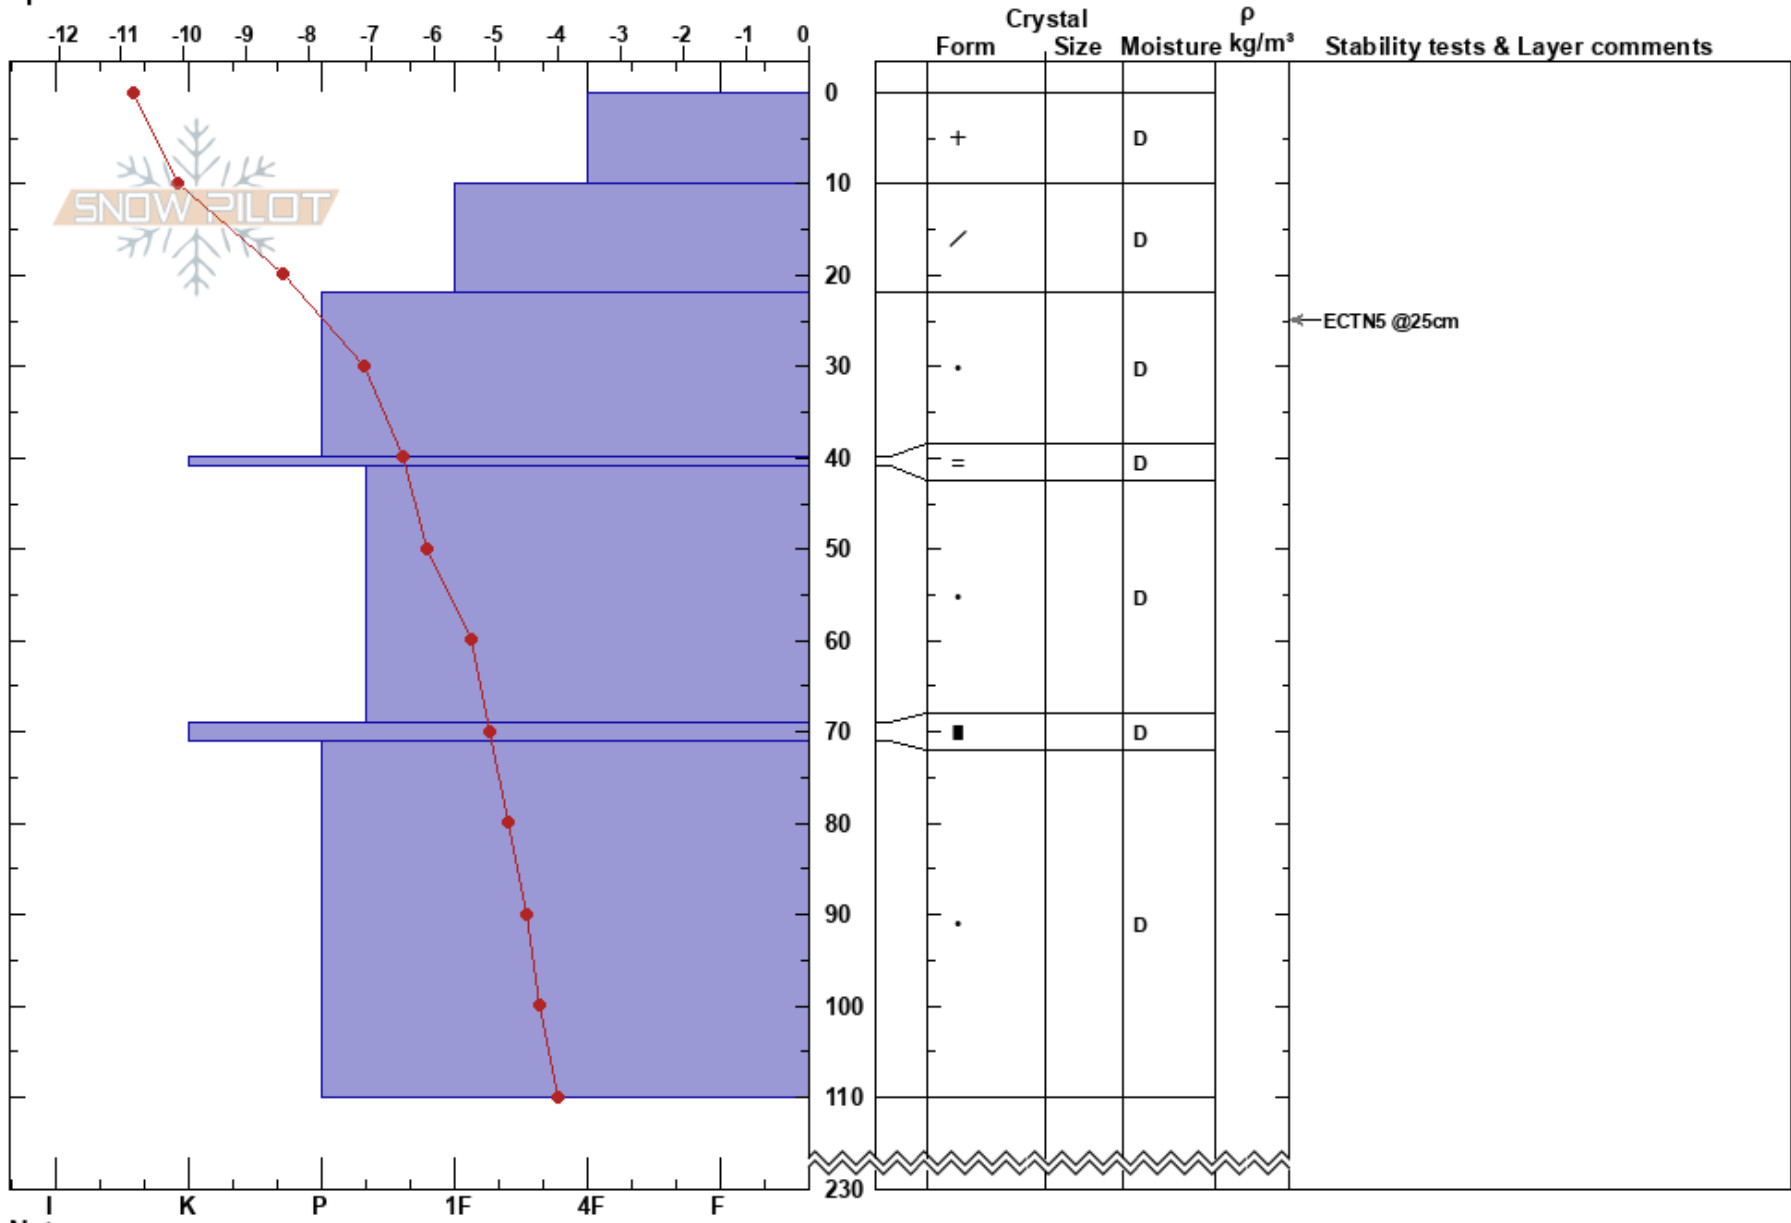

Lillskarven 190115
 Funäsfjällen
 Sweden
 Elevation: 1150 m
 Aspect: SE
 Specifics:

Fredrik Norberg
 15/01/2019 - 10:00
 Co-ord: 62.57213N, 12.36517W
 Slope Angle: 24°
 Wind Loading: no

Stability: HS:230
 Air Temperature: -9.5°C PF:45 40-41cm:Problematic layer
 Sky Cover: OVC
 Precipitation: NO
 Wind: NW Moderate