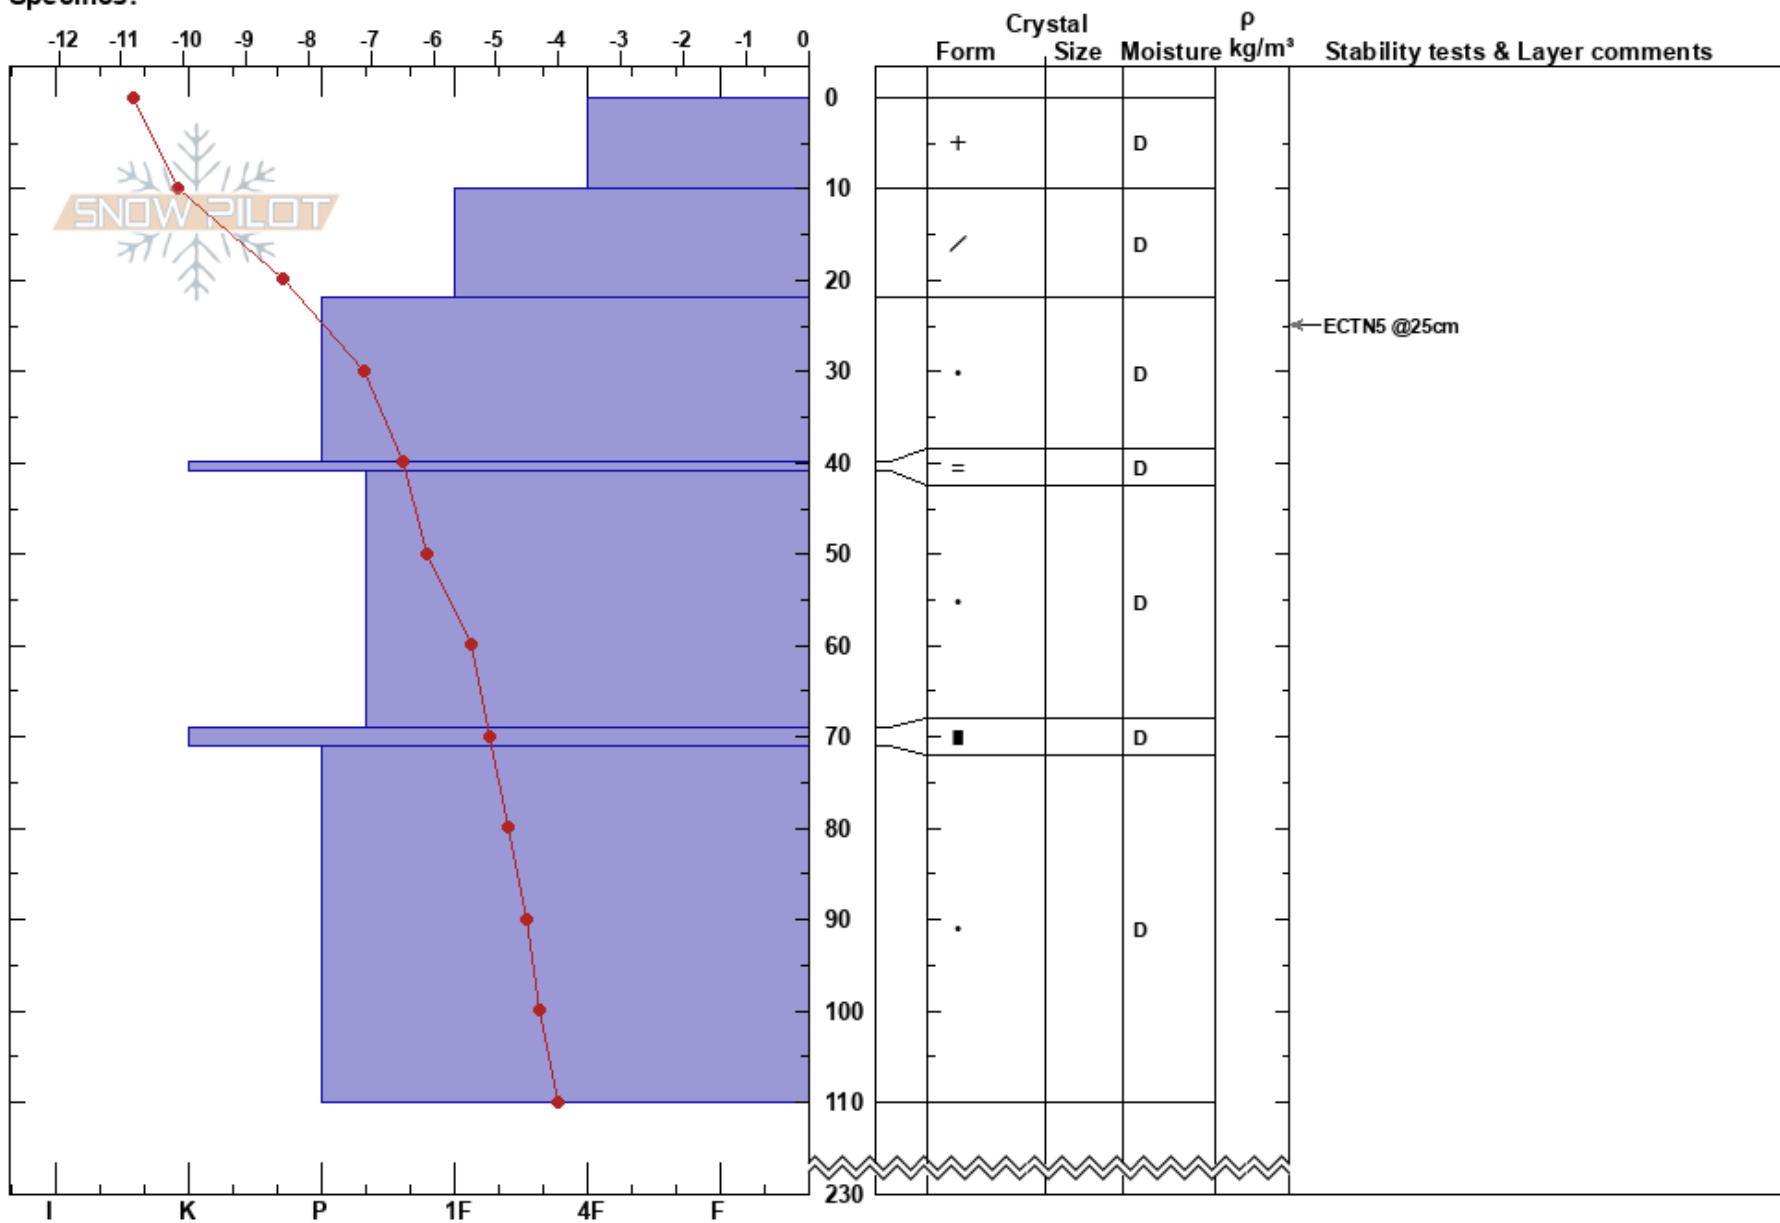

Lillskarven 190115
 Funäsfjällen
 Sweden
 Elevation: 1150 m
 Aspect: SE
 Specifics:

Fredrik Norberg
 15/01/2019 - 10:00
 Co-ord: 62.57213N, 12.36517W
 Slope Angle: 24°
 Wind Loading: no

Stability: HS:230 Layer Notes:
 Air Temperature: -9.5°C PF:45 40-41cm:Problematic layer
 Sky Cover: OVC
 Precipitation: NO
 Wind: NW Moderate