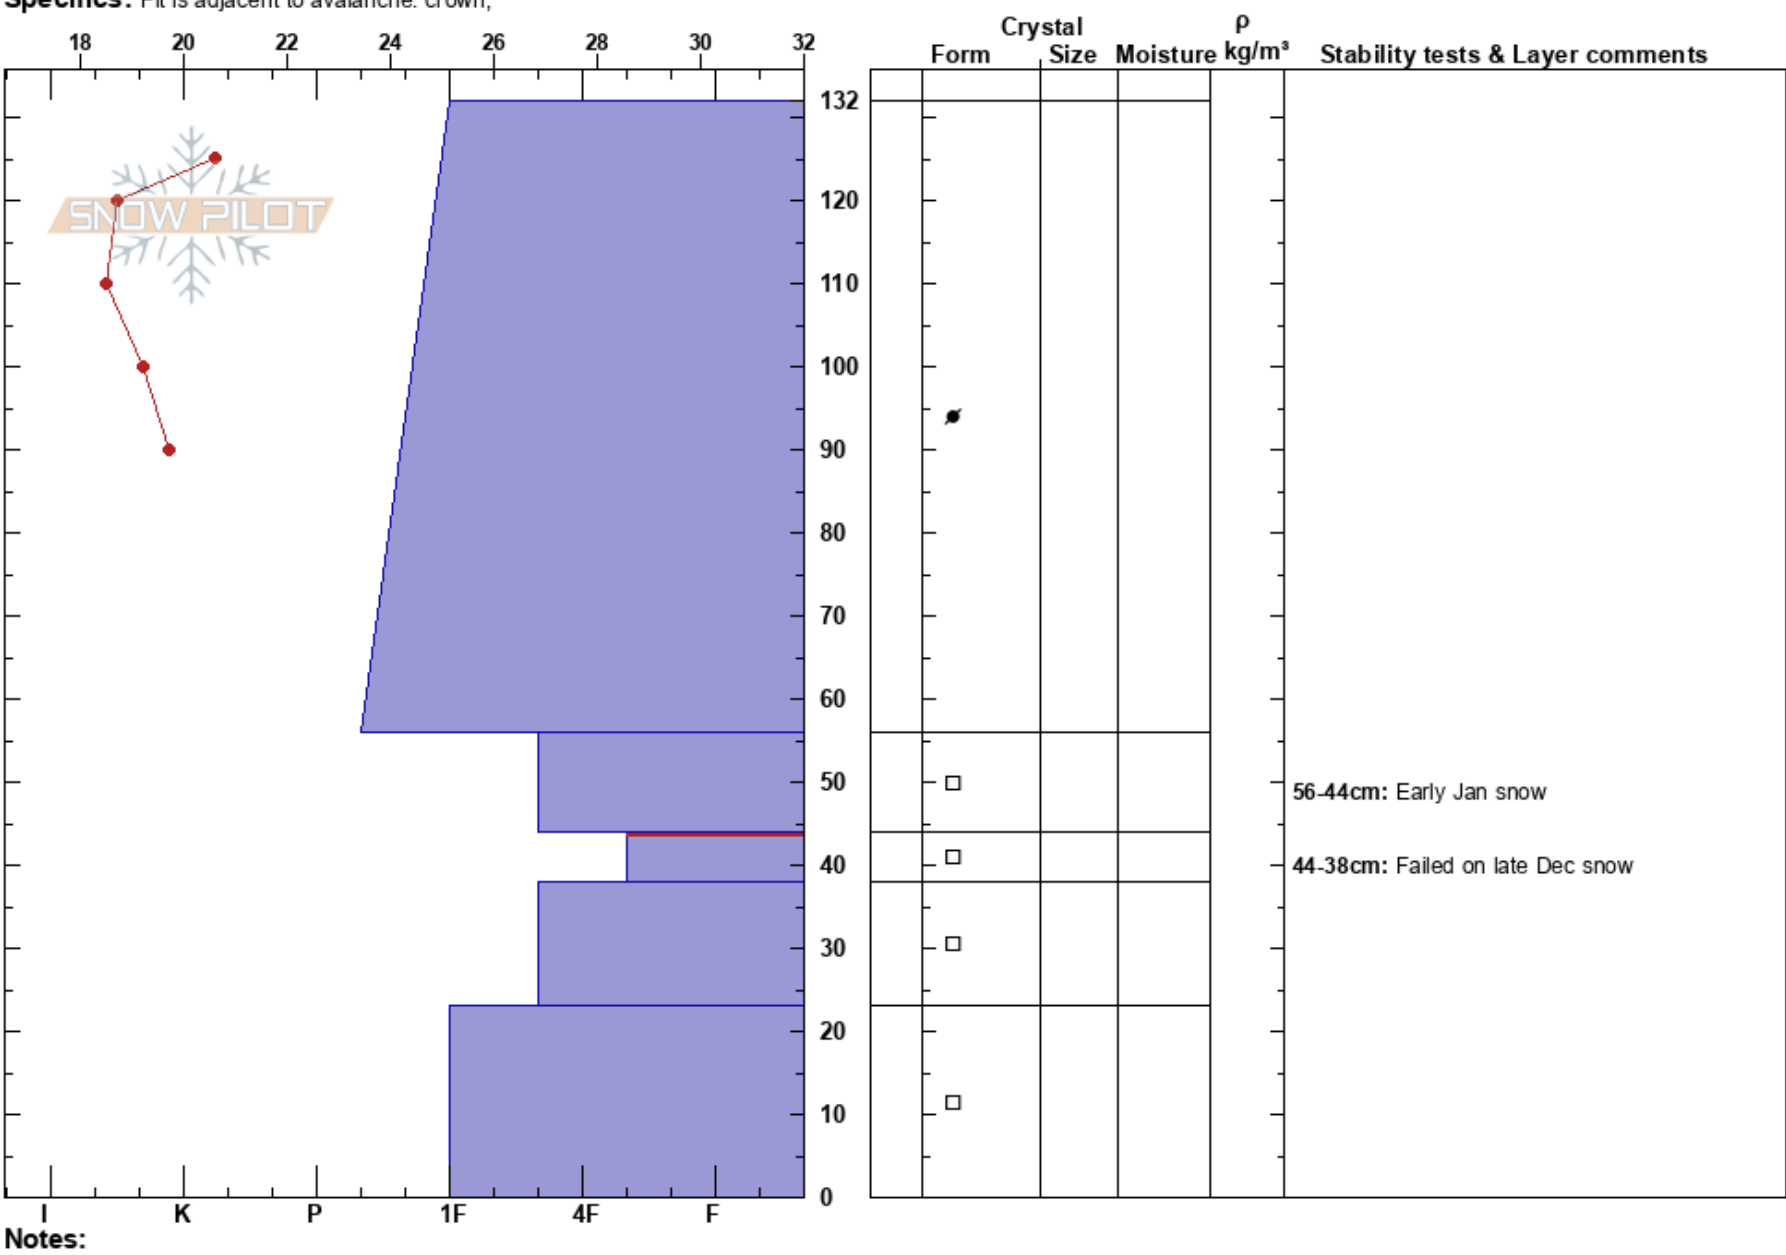

Fairgrounds S crown  
 Bear River Range  
 UT  
 Elevation: 9473 ft  
 Aspect: E  
 Specifics: Pit is adjacent to avalanche: crown;

toby weed  
 01/14/2019 - 12:11pm  
 Co-ord: 41.71058N, -111.71662W  
 Slope Angle: 42°  
 Wind Loading: previous

Stability:  
 Air Temperature: 22°F  
 Sky Cover: FEW  
 Precipitation: NO  
 Wind: SE Moderate

HS:132  
 Layer Notes:  
 56-44cm: Early Jan snow  
 44-38cm: Failed on late Dec snow  
 44-38cm: Problematic layer