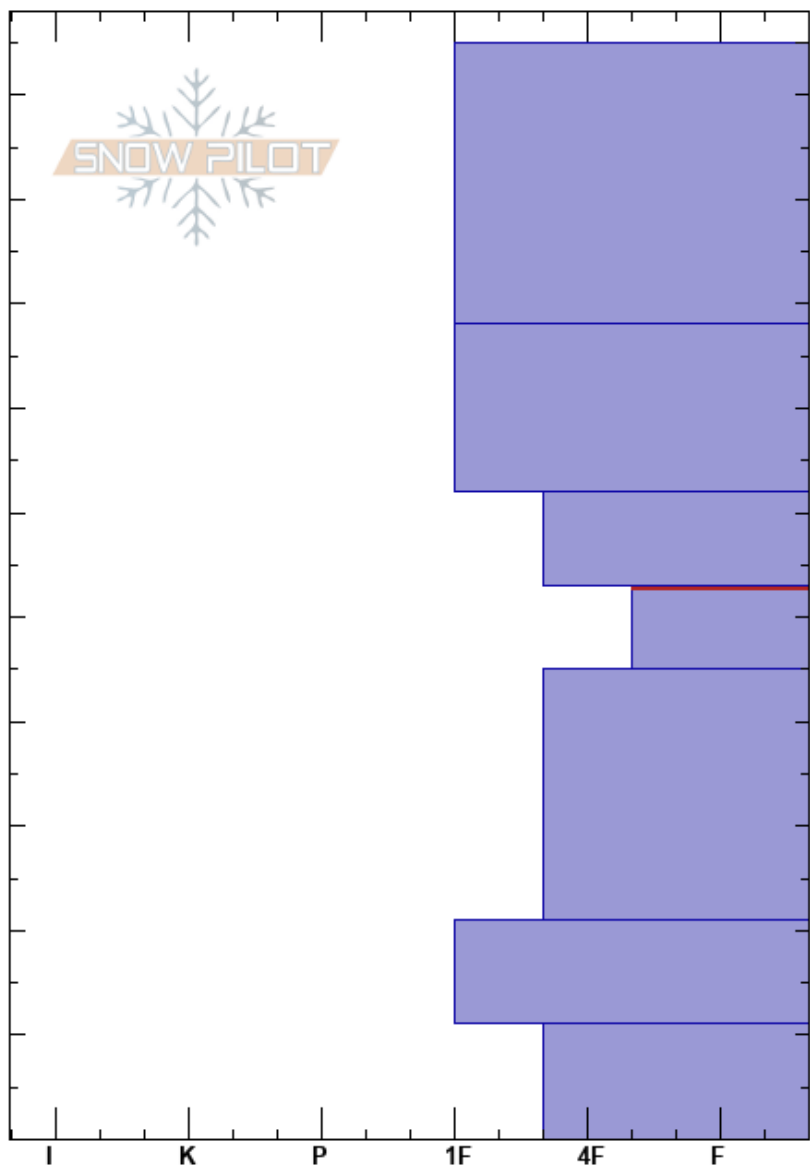

Fairgrounds N crown
 Bear River Range
 UT
 Elevation: 9543 ft
 Aspect: E
 Specifics: Pit is adjacent to avalanche: flank;

toby weed
 01/14/2019 - 2:30pm
 Co-ord: 41.71193N, -111.71704W
 Slope Angle: 41°
 Wind Loading: previous

Stability:
 Air Temperature: 34°F
 Sky Cover: FEW
 Precipitation: NO
 Wind: SE Moderate

HS:105
 Layer Notes:
 105-78cm: snow from 1/7/19
 53-45cm: Failed on Dec snow
 53-45cm: Problematic layer

Depth (cm)	Crystal		Moisture	ρ kg/m ³	Stability tests & Layer comments
	Form	Size			
105					
90					105-78cm: snow from 1/7/19
70					
60	□ (●)				
53	□	1			53-45cm: Failed on Dec snow
45					
30	□				
20	□				
10	□				
0					