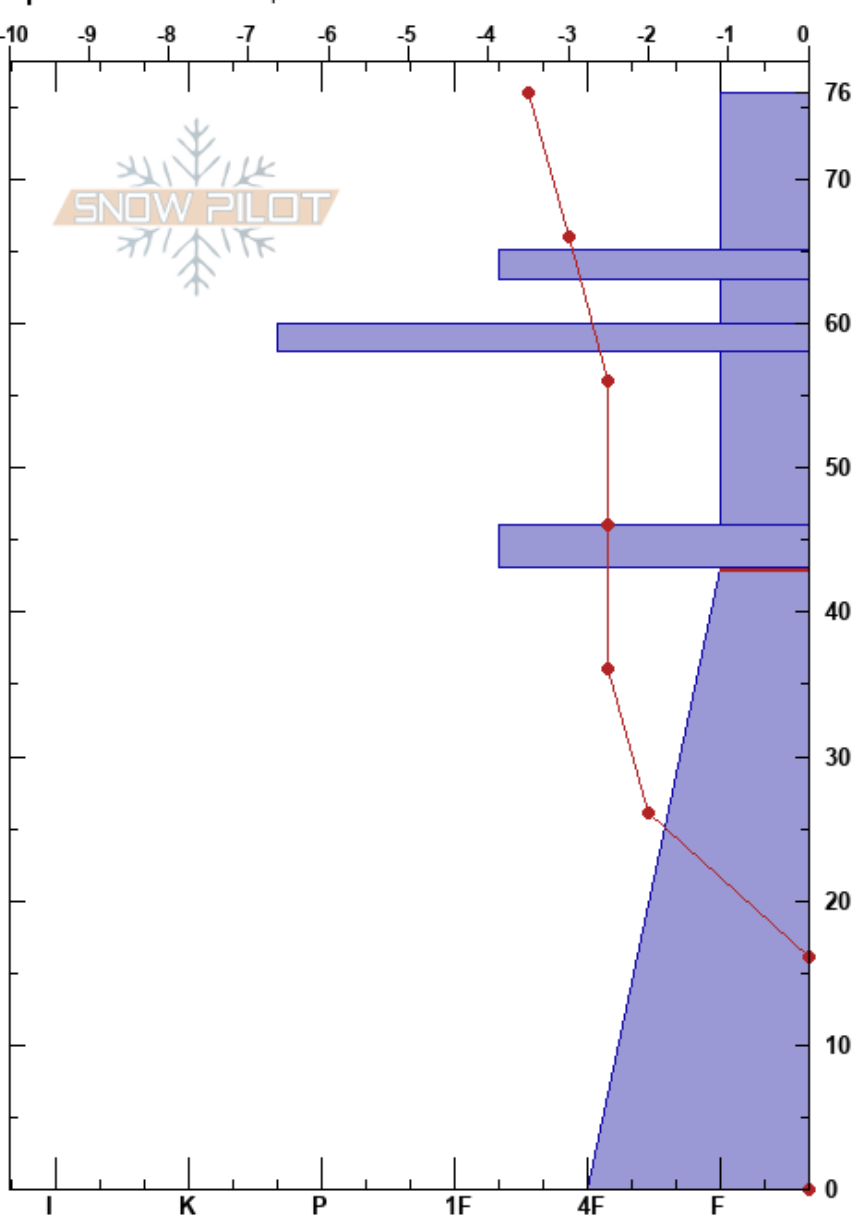

The temptations 1/14  
 Kachina Peaks  
 AZ  
 Elevation: 11600 ft  
 Aspect: 244°  
 Specifics: We skied slope

Paul Dawson  
 01/14/2019 - 3:00pm  
 Co-ord: 35.33805N, -111.68640W  
 Slope Angle: 27°  
 Wind Loading:

Stability: **HS:76**  
 Air Temperature: **PF:76** 43-0cm: Problematic layer  
 Sky Cover:  
 Precipitation:  
 Wind:

Form	Crystal Size	Moisture	$\rho$ kg/m <sup>3</sup>	Stability tests & Layer comments
	1			
■	0.5-1			
□ ( / )	0.5			
⊙ ⊙	1-2			
□ ( ⊕ )	1-0.5			
⊙ ⊙	1.5			
∧ ( ^ )	1-2			

← CT12, Q2 @42cm  
 ← ECTN14 @42cm  
 ← ECTN15 @42cm

Notes: