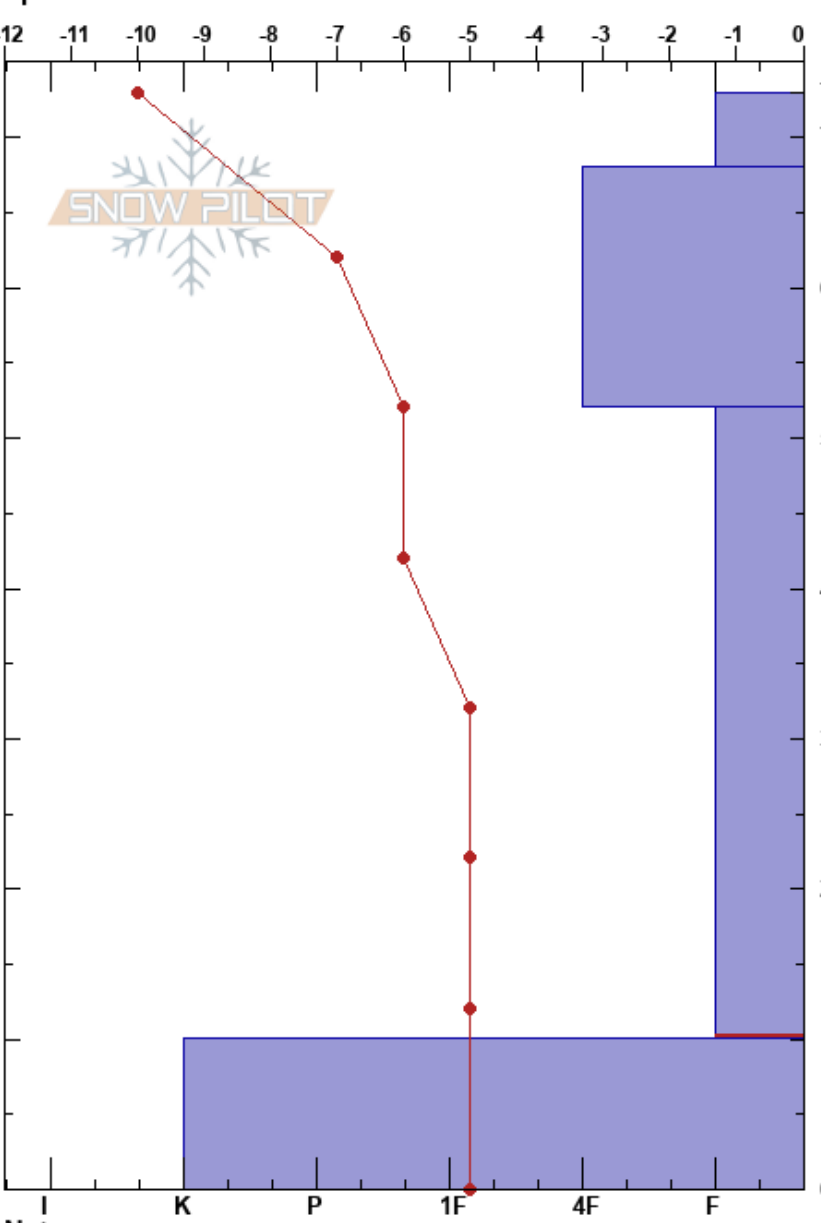

Cleaver ridge north
 Kachina Peaks
 AZ
 Elevation: 10400 ft
 Aspect: 359°
 Specifics:

Paul Dawson
 01/11/2019 - 12:00pm
 Co-ord: 35.34537N, -111.66387W
 Slope Angle: 39°
 Wind Loading:

Stability:
 Air Temperature:
 Sky Cover:
 Precipitation:
 Wind:

HS:73
 Layer Notes:
 52-10cm: Problematic layer

Form	Crystal		ρ kg/m ³	Stability tests & Layer comments
	Size	Moisture		
/	0.3			
□	0.5			
□	1.5			
⊙⊙	1			

- ← ECTPV @10cm
- ← ECTP13 @10cm
- ← ECTP11 @10cm
- ← CT15, Q2 @10cm
- ← PST30100 (End) @10cm