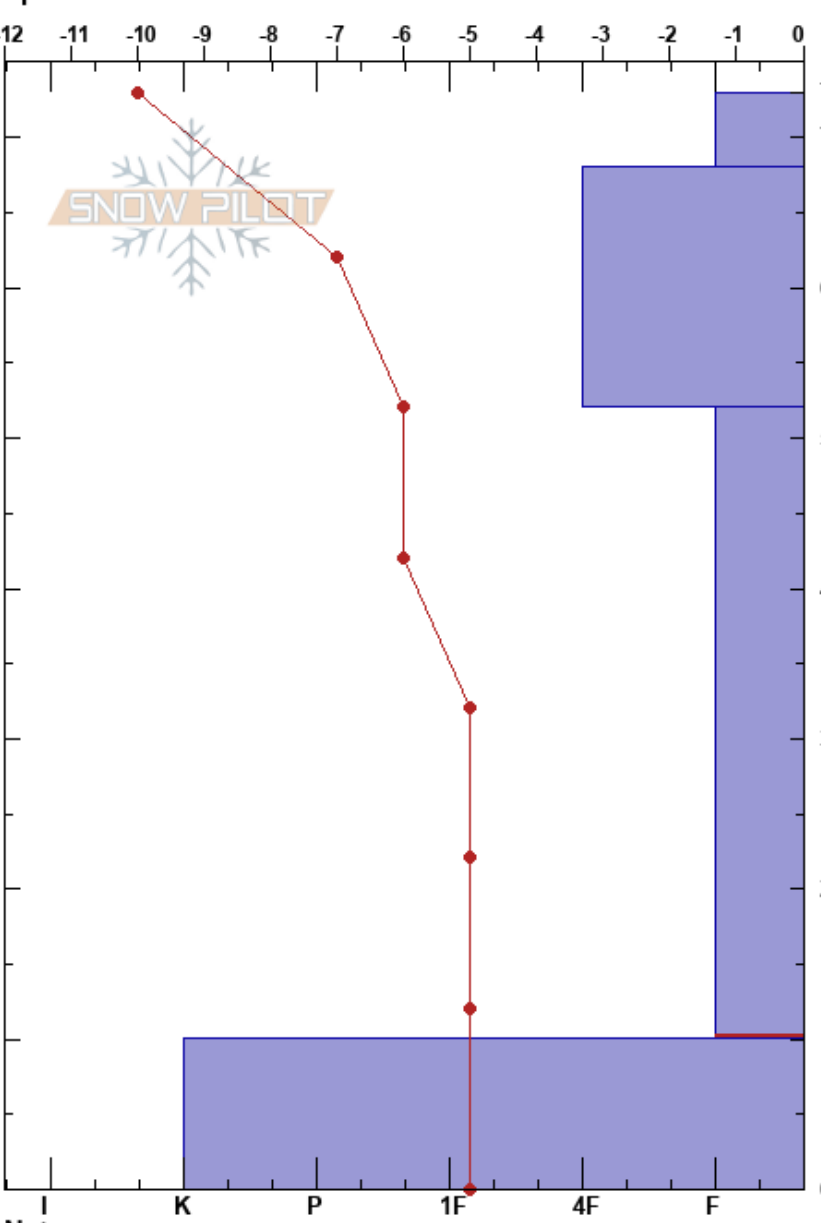

Cleaver ridge north
 Kachina Peaks
 AZ
 Elevation: 10400 ft
 Aspect: 359°
 Specifics:

Paul Dawson
 01/11/2019 - 12:00pm
 Co-ord: 35.34537N, -111.66387W
 Slope Angle: 39°
 Wind Loading:

Stability:
 Air Temperature:
 Sky Cover:
 Precipitation:
 Wind:

HS:73
 Layer Notes:
 52-10cm: Problematic layer

Form	Crystal		ρ kg/m ³	Stability tests & Layer comments
	Size	Moisture		
/	0.3			
□	0.5			
□	1.5			
⊙⊙	1			

ECTPV @10cm
 ECTP13 @10cm
 ECTP11 @10cm
 CT15, Q2 @10cm
 PST30100 (End) @10cm