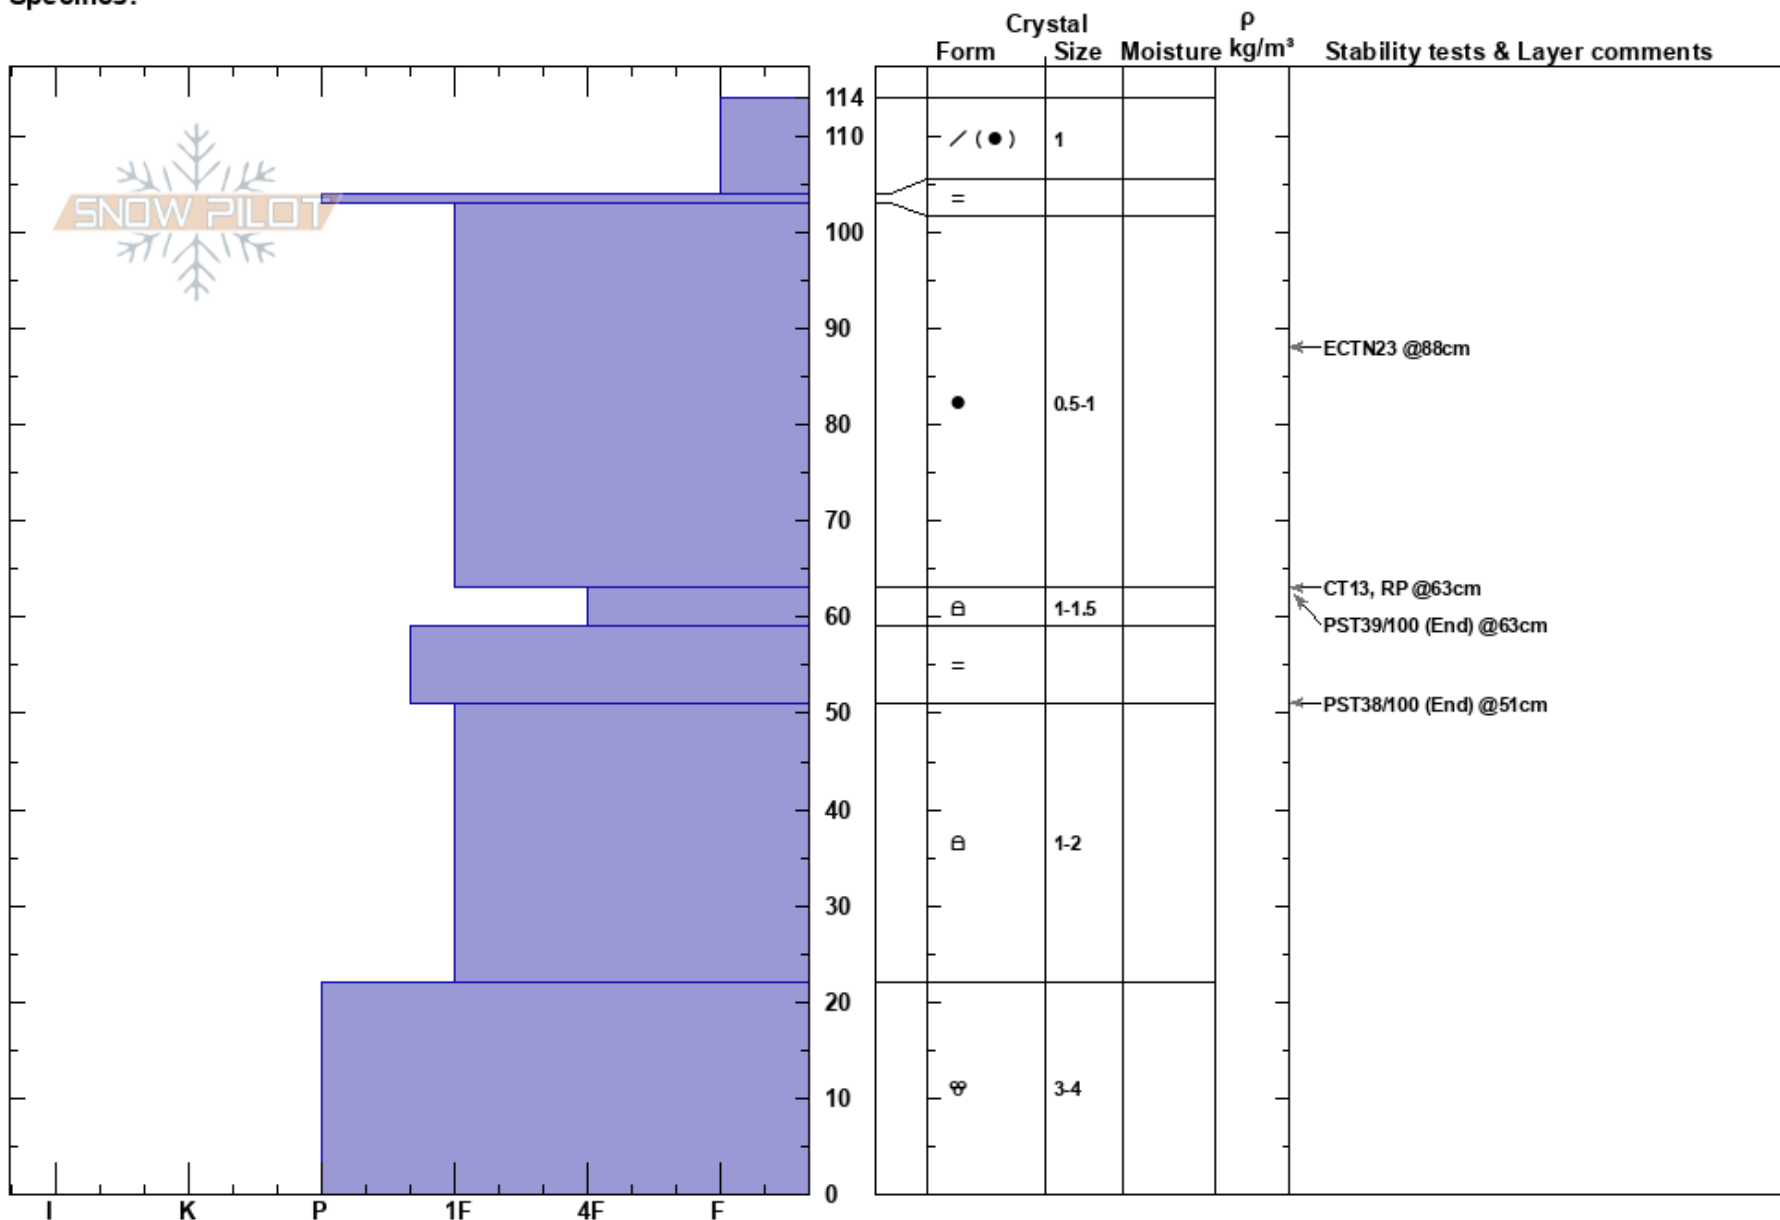

Hidden Peak
 Central Sierra
 CA
 Elevation: 7758 ft
 Aspect: 25°
 Specifics:

David Reichel
 01/14/2019 - 10:30am
 Co-ord: 38.98183N, -120.11622W
 Slope Angle: 21°
 Wind Loading:

Stability: **HS:114**
 Air Temperature: **PF:30** 63-59cm:Problematic layer
 Sky Cover: OVC
 Precipitation: NO
 Wind: Calm

Notes: Pit dug in open area below tree line. Snowpit conducted by Andy Anderson and recorded by David Reichel.