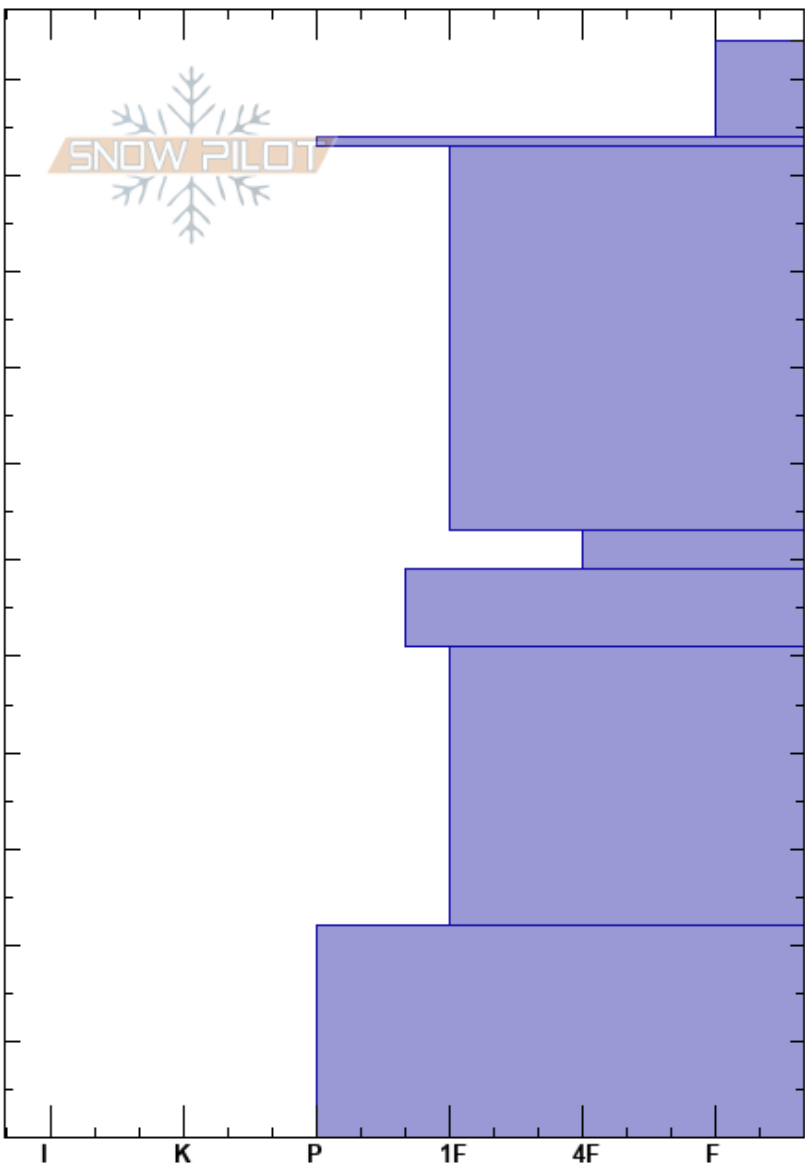

Hidden Peak
 Central Sierra
 CA
 Elevation: 7758 ft
 Aspect: 25°
 Specifics:

David Reichel
 01/14/2019 - 10:30am
 Co-ord: 38.98183N, -120.11622W
 Slope Angle: 21°
 Wind Loading:

Stability:
 Air Temperature:
 Sky Cover: OVC
 Precipitation: NO
 Wind: Calm

HS:114
 PF:30 63-59cm:Problematic layer

Layer Notes:

Crystal Form	Crystal Size	Moisture	ρ kg/m ³	Stability tests & Layer comments
/ (●)	1			
=				
●	0.5-1			← ECTN23 @88cm
⊖	1-1.5			← CT13, RP @63cm ← PST39/100 (End) @63cm
=				← PST38/100 (End) @51cm
⊖	1-2			
⊖	3-4			