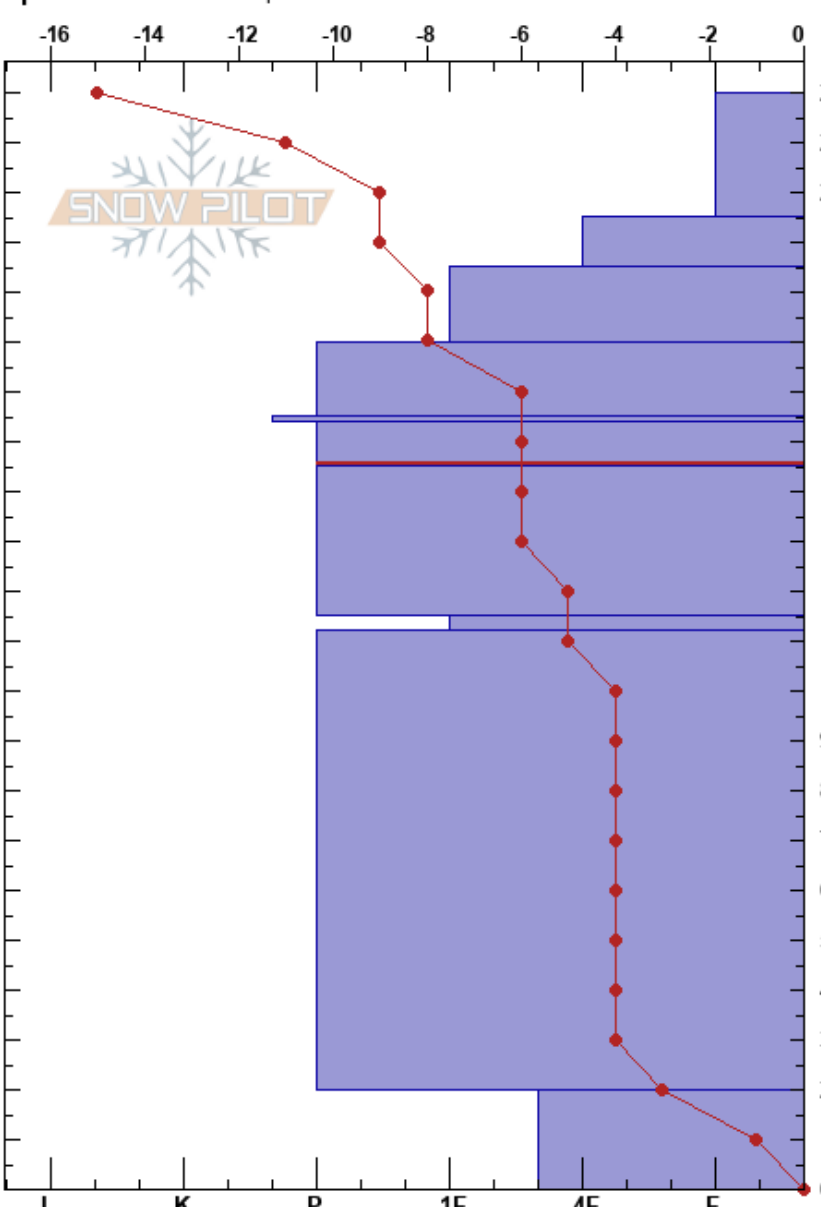

Chicken Scratch
 Teton Range
 WY
 Elevation: 9850 ft
 Aspect: 18°
 Specifics: We skied slope

dave Van ham
 01/14/2019 - 12:00pm
 Co-ord:
 Slope Angle: 40°
 Wind Loading:

Stability: **HS:220**
 Air Temperature: -5°C
 Sky Cover: CLR
 Precipitation: NO
 Wind: Calm
PF:40 154-145cm:Problematic layer
PS:25

Layer Notes:

Form	Crystal		Moisture	ρ kg/m ³	Stability tests & Layer comments
	Size				
/	0.5-1				
• (/)	0.5-1				← STM @195cm BRK
⊖	0.3-1				← CT23, Q3 @185cm
⊖	0.3-1				
⊖⊖	0.5-1				← STM @155cm BRK
⊖	0.5-1.5				← CT27, Q2 @145cm
⊖	0.5-1				
⊖	0.3-2				
⊖	0.5-1				
⊖	1-3				← ECTX