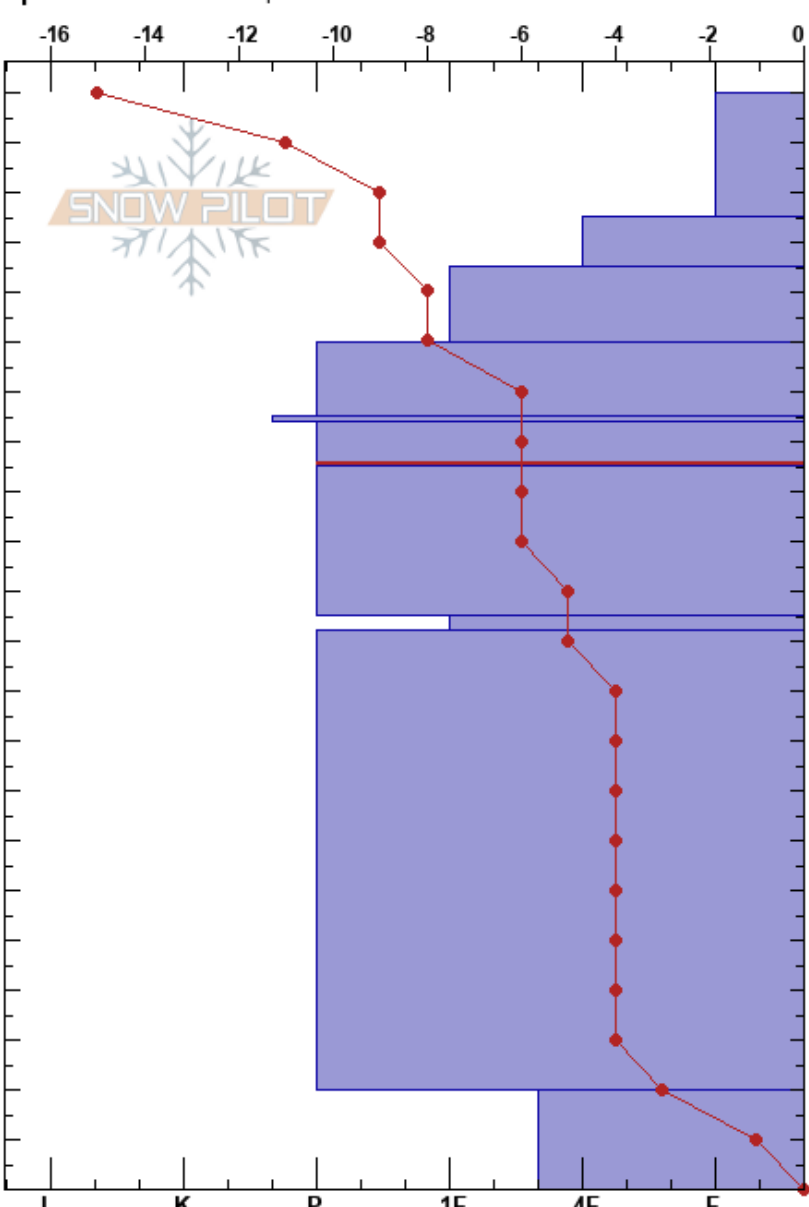

Chicken Scratch
 Teton Range
 WY
 Elevation: 9850 ft
 Aspect: 18°
 Specifics: We skied slope

dave Van ham
 01/14/2019 - 12:00pm
 Co-ord:
 Slope Angle: 40°
 Wind Loading:

Stability: **HS:220**
 Air Temperature: -5°C **PF:40** 154-145cm:Problematic layer
 Sky Cover: CLR **PS:25**
 Precipitation: NO
 Wind: Calm

Crystal		Moisture	ρ kg/m³	Stability tests & Layer comments
Form	Size			
/	0.5-1			
• (/)	0.5-1			← STM @195cm BRK
⊖	0.3-1			← CT23, Q3 @185cm
⊖	0.3-1			
⊙	0.5-1			← STM @155cm BRK
⊖	0.5-1.5			← CT27, Q2 @145cm
⊖	0.5-1			
⊖	0.3-2			
⊖	0.5-1			
□ (⊖)	1-3			← ECTX