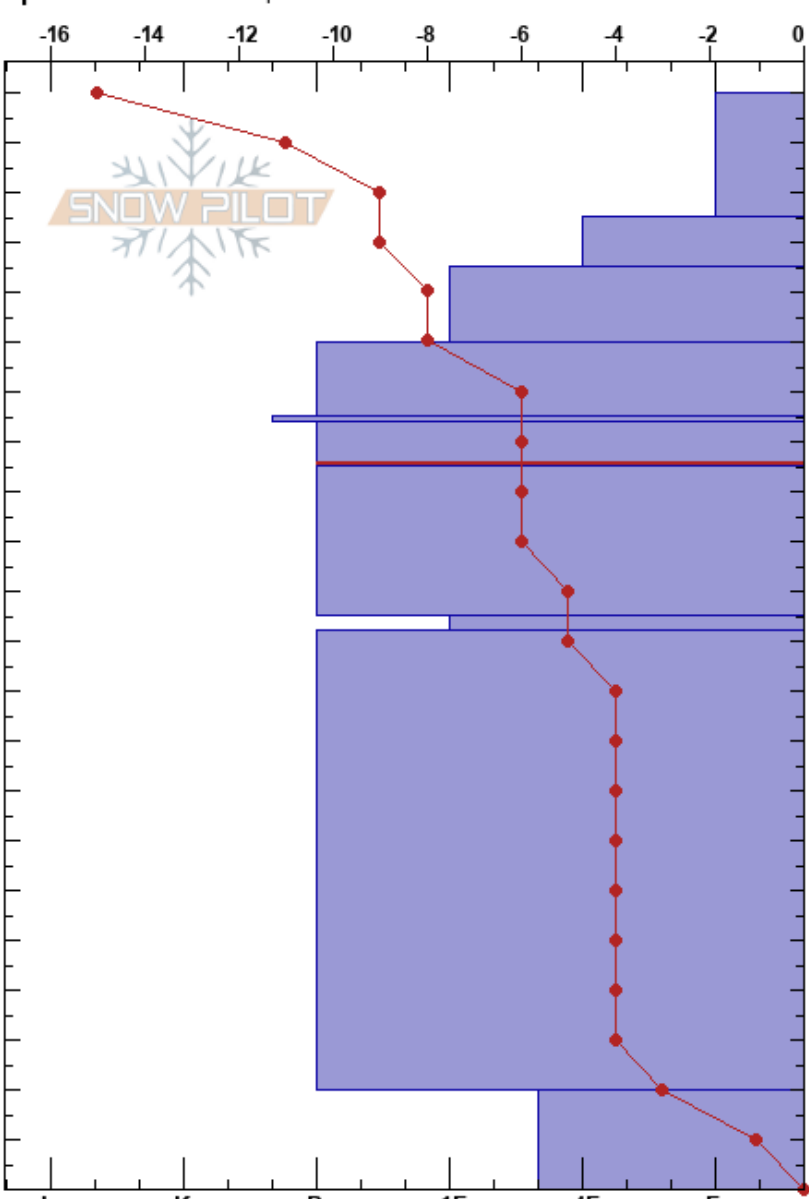

Chicken Scratch
Teton Range
WY
Elevation: 9850 ft
Aspect: 18°
Specifics: We skied slope

dave Van ham
01/14/2019 - 12:00pm
Co-ord:
Slope Angle: 40°
Wind Loading:

Stability: HS:220
Air Temperature: -5°C
Sky Cover: CLR
Precipitation: NO
Wind: Calm
PF:40 154-145cm:Problematic layer
PS:25

Form	Crystal		Moisture	ρ kg/m ³	Stability tests & Layer comments
	Size				
/	0.5-1				
• (/)	0.5-1				← STM @195cm BRK
⊖	0.3-1				← CT23, Q3 @185cm
⊖	0.3-1				
⊗	0.5-1				← STM @155cm BRK
⊖	0.5-1.5				← CT27, Q2 @145cm
⊖	0.5-1				
⊖	0.3-2				
⊖	0.5-1				
⊖	1-3				← ECTX