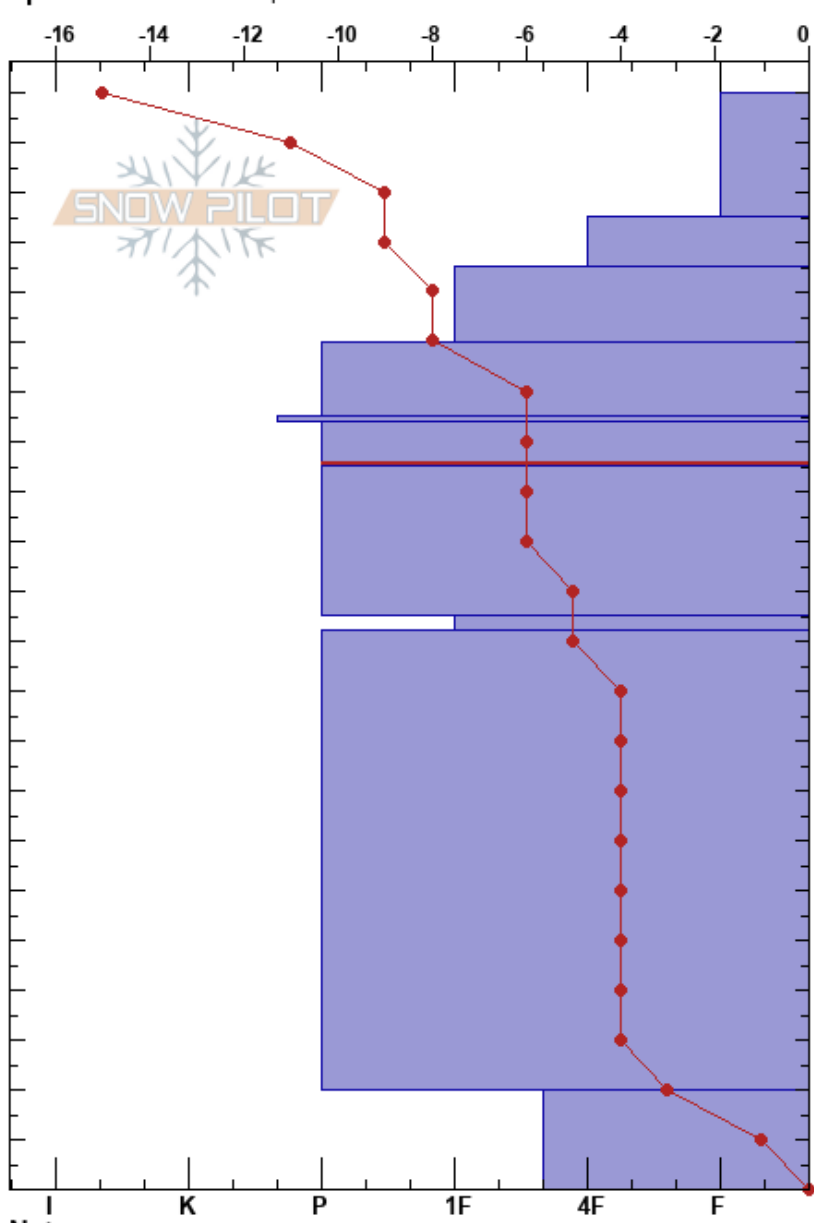

Chicken Scratch  
 Teton Range  
 WY  
 Elevation: 9850 ft  
 Aspect: 18°  
 Specifics: We skied slope

dave Van ham  
 01/14/2019 - 12:00pm  
 Co-ord:  
 Slope Angle: 40°  
 Wind Loading:

Stability: **HS:220**  
 Air Temperature: -5°C  
 Sky Cover: CLR  
 Precipitation: NO  
 Wind: Calm  
**PF:40** 154-145cm:Problematic layer  
**PS:25**

**Layer Notes:**

Form	Crystal Size	Moisture	$\rho$ kg/m <sup>3</sup>	Stability tests & Layer comments
/	0.5-1			
• (/)	0.5-1			← STM @195cm BRK
⊖	0.3-1			← CT23, Q3 @185cm
⊖	0.3-1			
⊙⊙	0.5-1			← STM @155cm BRK
⊖	0.5-1.5			← CT27, Q2 @145cm
⊖	0.5-1			
⊖	0.3-2			
⊖	0.5-1			
⊖	1-3			← ECTX