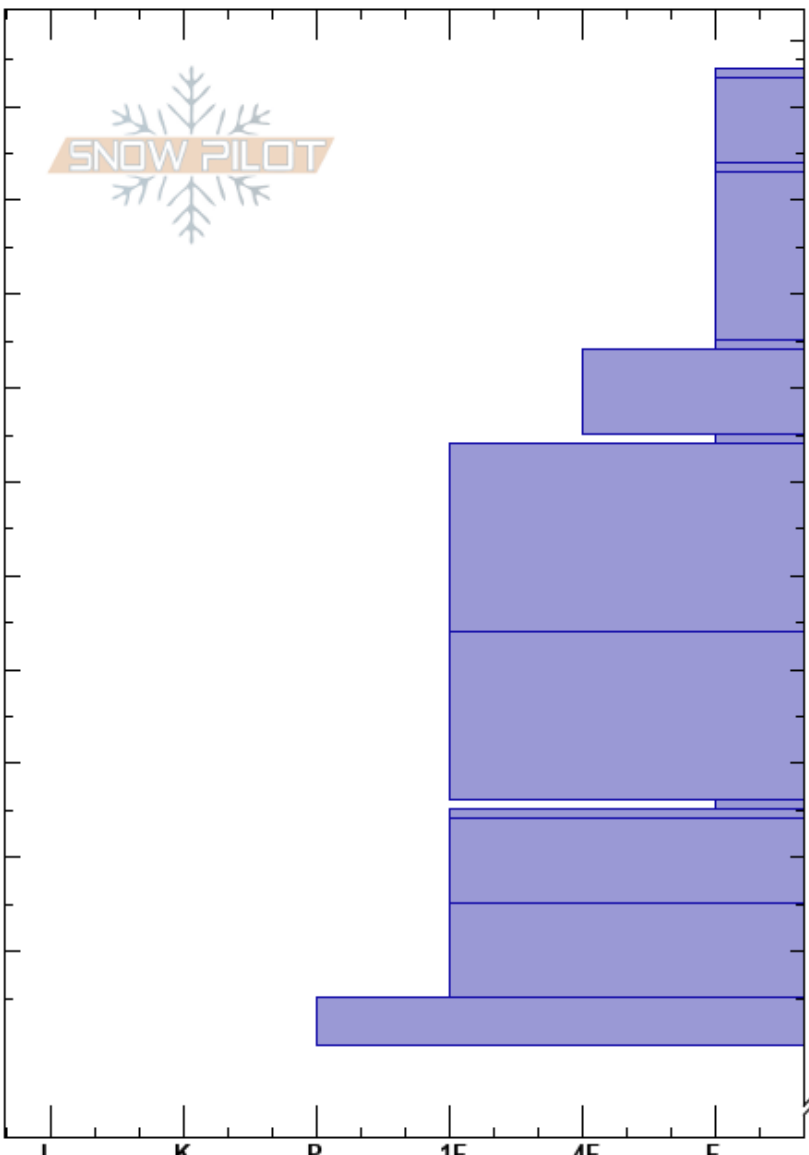

Teton Pass near Glory
 Teton Range
 WY
Elevation: 8500 ft
Aspect: 325°
Specifics:

Sarah Newsome
 01/14/2019 - 2:45pm
Co-ord: 43.49580N, -110.95744W
Slope Angle: 20°
Wind Loading:

Stability: **HS:**147
Air Temperature: 2°C
Sky Cover: FEW
Precipitation: NO
Wind: Calm
Layer Notes:
 115-114cm:Problematic layer

Elevation (m)	Crystal		Moisture	ρ kg/m ³	Stability tests & Layer comments
	Form	Size			
147					
140	∇	20			
	□	0.5			
130	∇	4			
	⊖	1			
120					
	∇	15			CT11, SP @115cm
110	⊖	1			CT15, SP @115cm
	∇	1			PST100/100 (End) @115cm
100					CT, SC @105cm CT35
	⊖	1			
90					
	○	1.5			
80					
	∇	3			
70					
	∇	1.5			
60	○ (⊖)	1.5			
50	●				
40					
0					