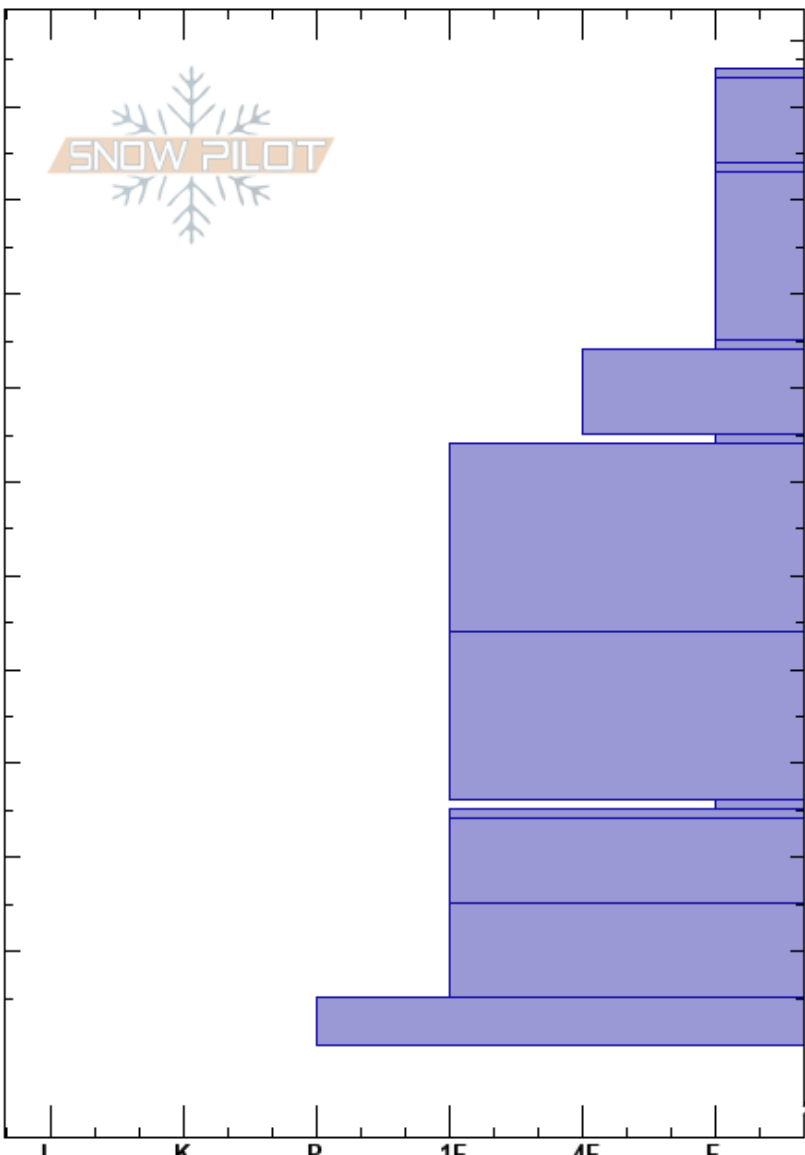

Teton Pass near Glory
 Teton Range
 WY
Elevation: 8500 ft
Aspect: 325°
Specifics:

Sarah Newsome
 01/14/2019 - 2:45pm
Co-ord: 43.49580N, -110.95744W
Slope Angle: 20°
Wind Loading:

Stability: **HS:**147
Air Temperature: 2°C
Sky Cover: FEW
Precipitation: NO
Wind: Calm
Layer Notes:
 115-114cm:Problematic layer

Elevation (cm)	Crystal		Moisture	ρ kg/m ³	Stability tests & Layer comments
	Form	Size			
147					
140	∇	20			
	□	0.5			
130	∇	4			
	⊖	1			
120					
	∇	15			CT11, SP @115cm
110	⊖	1			CT15, SP @115cm
	∇	1			PST100/100 (End) @115cm
100					CT, SC @105cm CT35
	⊖	1			
90					
	○	1.5			
80					
	∇	3			
70					
	∇	1.5			
60	○ (⊖)	1.5			
50	●				
40					
0					