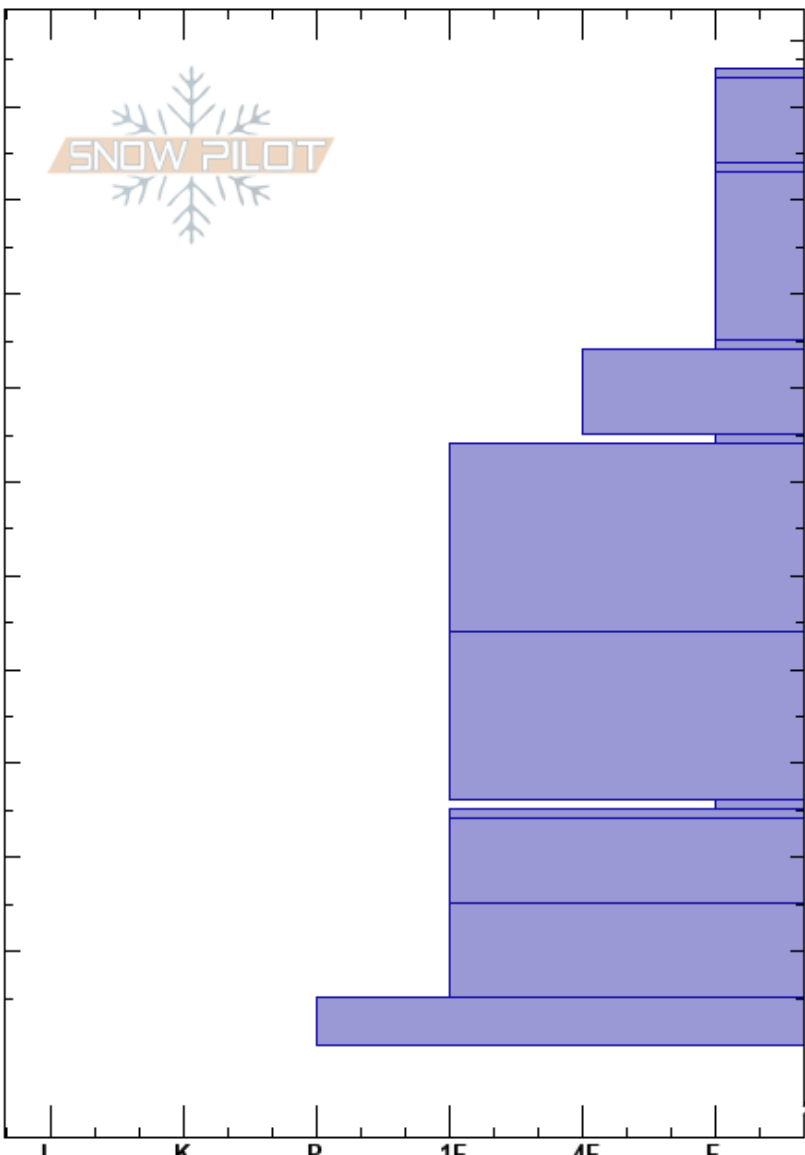

Teton Pass near Glory  
 Teton Range  
 WY  
 Elevation: 8500 ft  
 Aspect: 325°  
 Specifics:

Sarah Newsome  
 01/14/2019 - 2:45pm  
 Co-ord: 43.49580N, -110.95744W  
 Slope Angle: 20°  
 Wind Loading:

Stability: **HS:147**  
 Air Temperature: 2°C  
 Sky Cover: FEW  
 Precipitation: NO  
 Wind: Calm  
 Layer Notes: 115-114cm:Problematic layer

Elevation (cm)	Crystal		Moisture	$\rho$ kg/m <sup>3</sup>	Stability tests & Layer comments
	Form	Size			
147					
140	∇	20			
	□	0.5			
130	∇	4			
	⊖	1			
120					
	∇	15			CT11, SP @115cm
110	⊖	1			CT15, SP @115cm
	∇	1			PST100/100 (End) @115cm
100					CT, SC @105cm CT35
	⊖	1			
90					
	○	1.5			
80					
	∇	3			
70					
	∇	1.5			
60	○ (⊖)	1.5			
50	●				
40					
0					