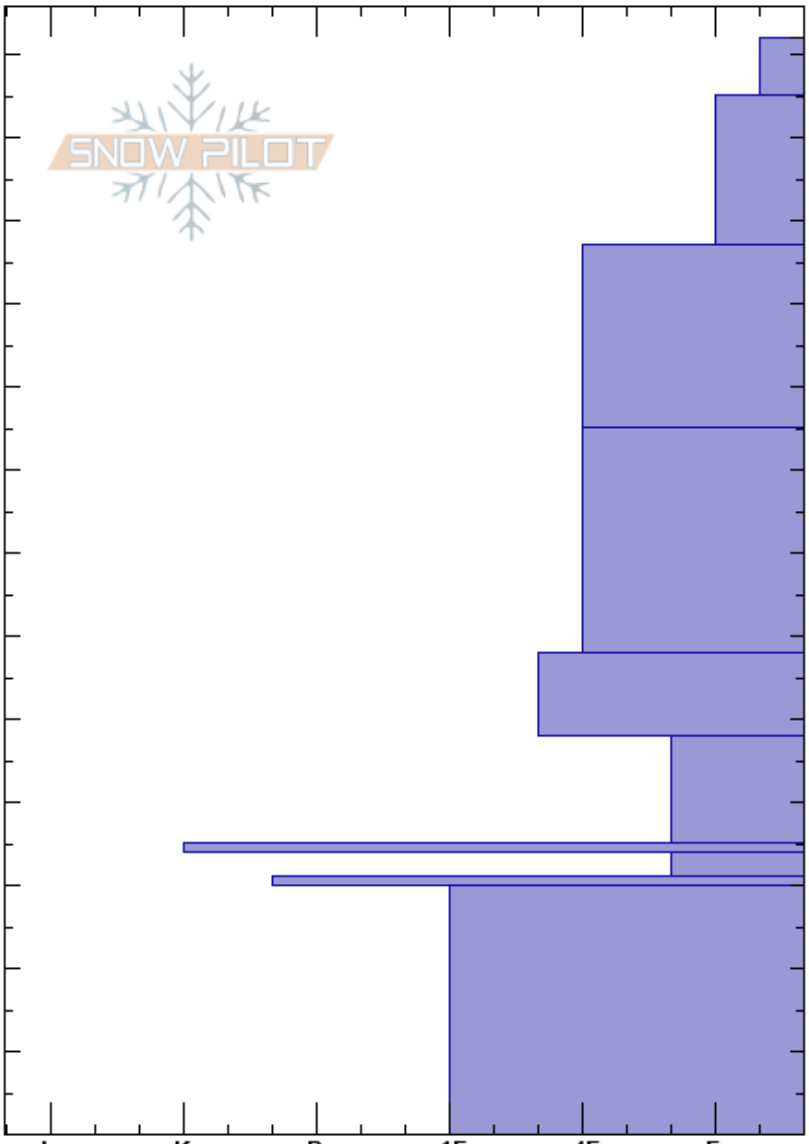

Buck Ridge - 1/15/17
 Madison Range-N
 MT
 Elevation: 9200 ft
 Aspect: 30°
 Specifics: Ski tracks on slope

Eric Knoff
 01/15/2017 - 1:30pm
 Co-ord:
 Slope Angle: 32°
 Wind Loading: no

Stability: Fair Stable
 Air Temperature: -5°C
 Sky Cover: CLR
 Precipitation: NO
 Wind: SW Calm

HS:132
 48-35cm: Problematic layer

Crystal Form	Crystal Size	Moisture	ρ kg/m ³	Stability tests & Layer comments
+				
+				
/				
☐	0.5-1			
☐	0.5-1			
☐	1.5-3			← CT18, Q2 @48cm ← ECTN25 @48cm
■				
☐				
■				
⊖	2-3			