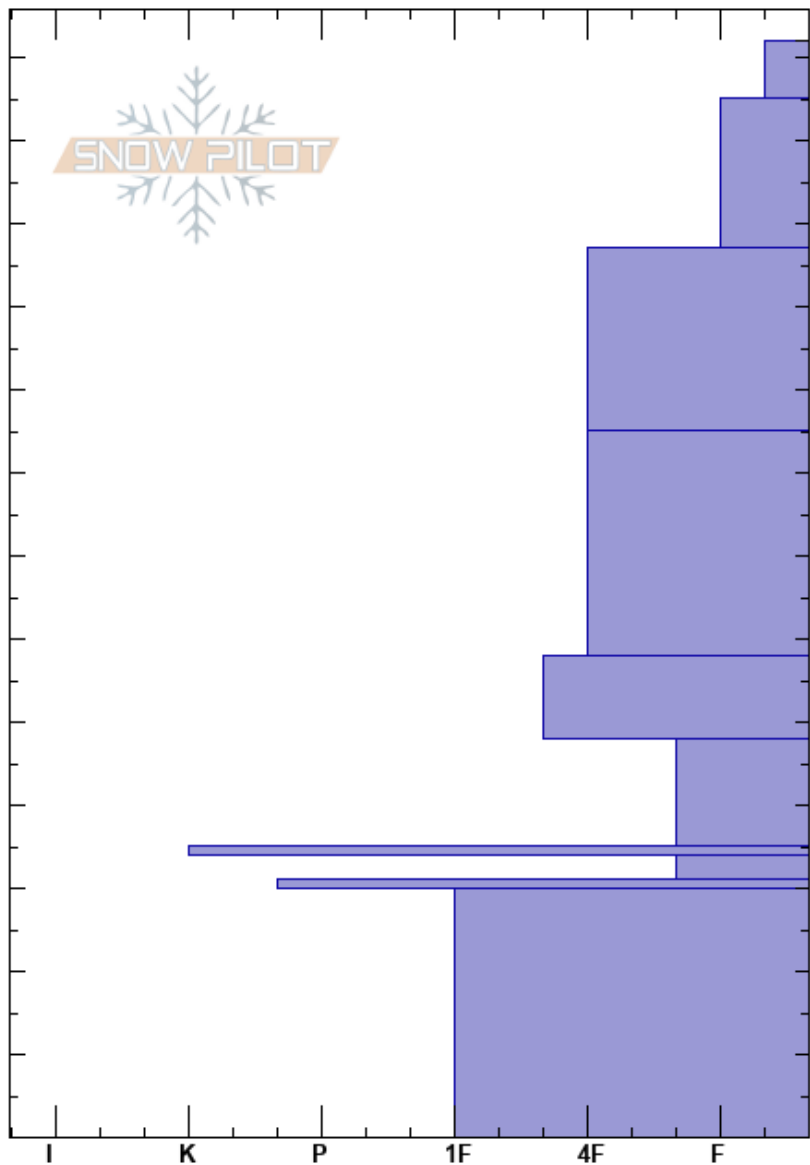

Buck Ridge - 1/15/17
 Madison Range-N
 MT
 Elevation: 9200 ft
 Aspect: 30°
 Specifics: Ski tracks on slope

Eric Knoff
 01/15/2017 - 1:30pm
 Co-ord:
 Slope Angle: 32°
 Wind Loading: no

Stability: Fair Stable
 Air Temperature: -5°C
 Sky Cover: CLR
 Precipitation: NO
 Wind: SW Calm

HS:132
 Layer Notes:
 48-35cm: Problematic layer

Crystal Form	Crystal Size	Moisture	ρ kg/m ³	Stability tests & Layer comments
+				
+				
/				
☐	0.5-1			
☐	0.5-1			
☐	1.5-3			CT18, Q2 @48cm ECTN25 @48cm
■				
☐				
■				
⊖	2-3			