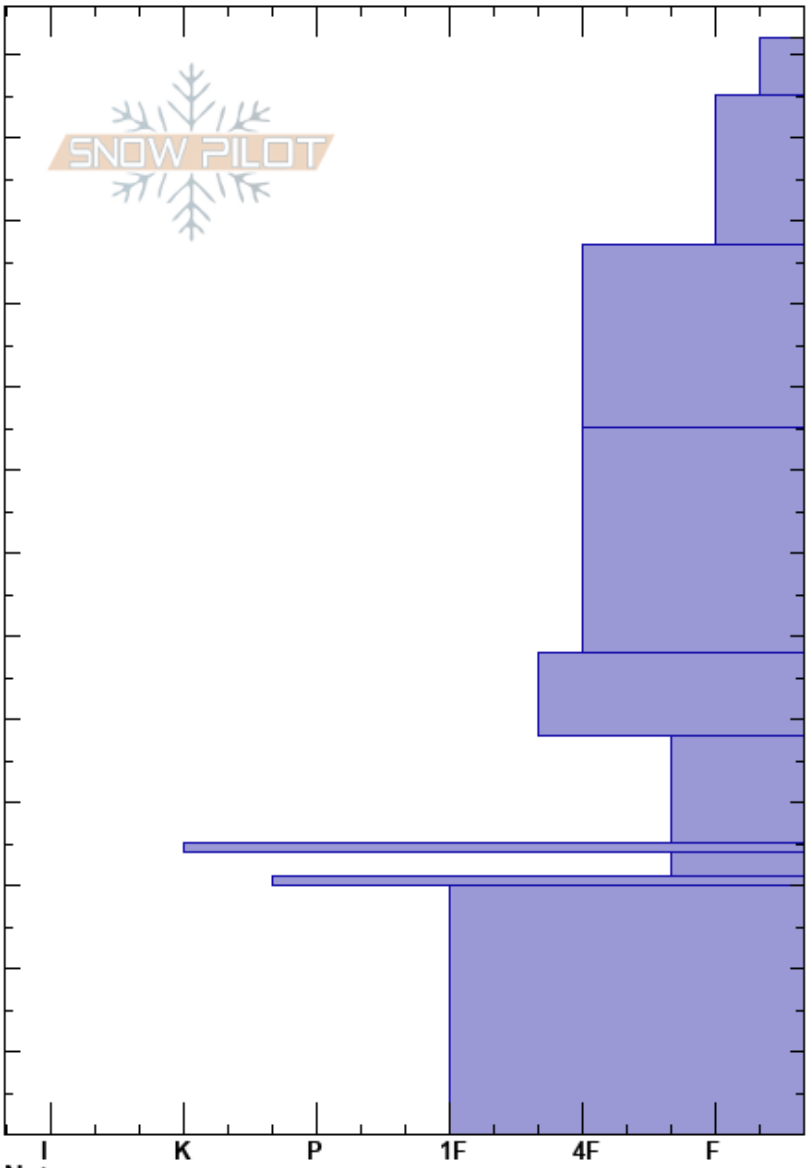

Buck Ridge - 1/15/17
 Madison Range-N
 MT
 Elevation: 9200 ft
 Aspect: 30°
 Specifics: Ski tracks on slope

Eric Knoff
 01/15/2017 - 1:30pm
 Co-ord:
 Slope Angle: 32°
 Wind Loading: no

Stability: Fair Stable
 Air Temperature: -5°C
 Sky Cover: CLR
 Precipitation: NO
 Wind: SW Calm

HS:132
 48-35cm: Problematic layer

Crystal Form	Crystal Size	Moisture	ρ kg/m ³	Stability tests & Layer comments
+				
+				
/				
☐	0.5-1			
☐	0.5-1			
☐	1.5-3			← CT18, Q2 @48cm ← ECTN25 @48cm
■				
☐				
■				
⊖	2-3			