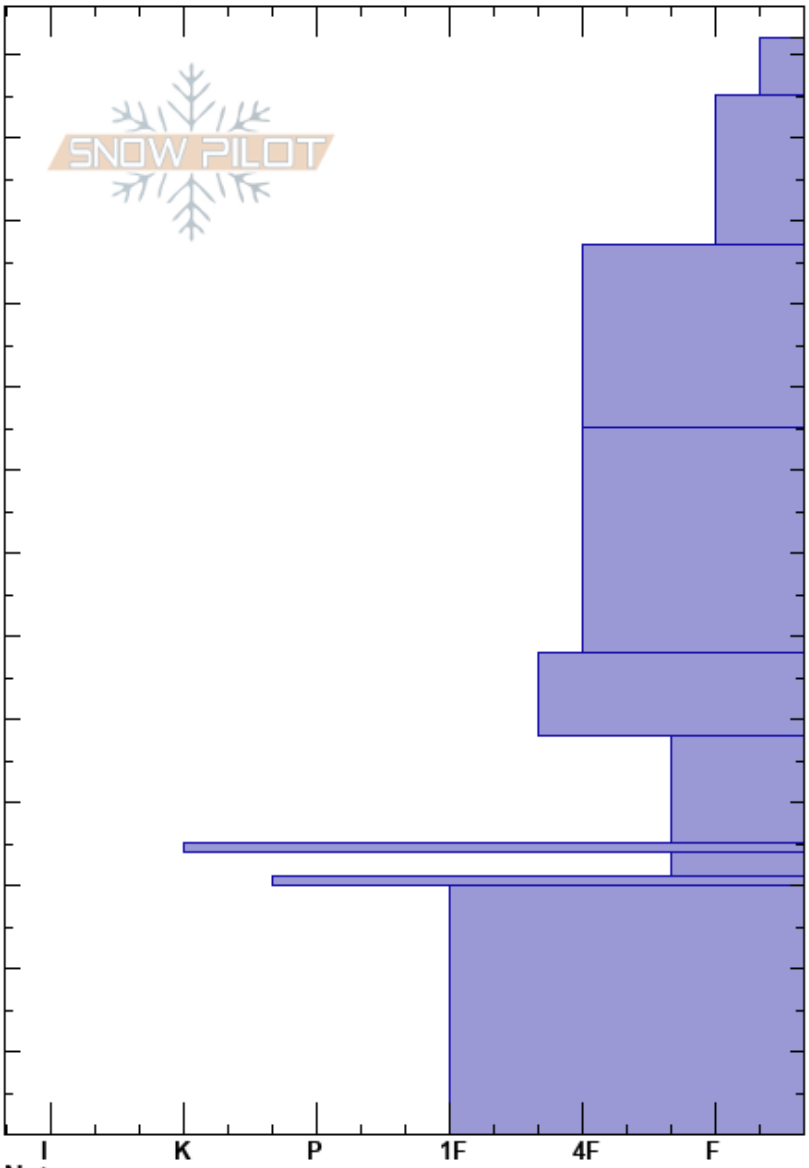

Buck Ridge - 1/15/17  
 Madison Range-N  
 MT  
 Elevation: 9200 ft  
 Aspect: 30°  
 Specifics: Ski tracks on slope

Eric Knoff  
 01/15/2017 - 1:30pm  
 Co-ord:  
 Slope Angle: 32°  
 Wind Loading: no

Stability: Fair Stable  
 Air Temperature: -5°C  
 Sky Cover: CLR  
 Precipitation: NO  
 Wind: SW Calm

HS:132  
 48-35cm: Problematic layer

Crystal Form	Crystal Size	Moisture	$\rho$ kg/m <sup>3</sup>	Stability tests & Layer comments
+				
+				
/				
☐	0.5-1			
☐	0.5-1			
☐	1.5-3			← CT18, Q2 @48cm ← ECTN25 @48cm
■				
☐				
■				
⊖	2-3			