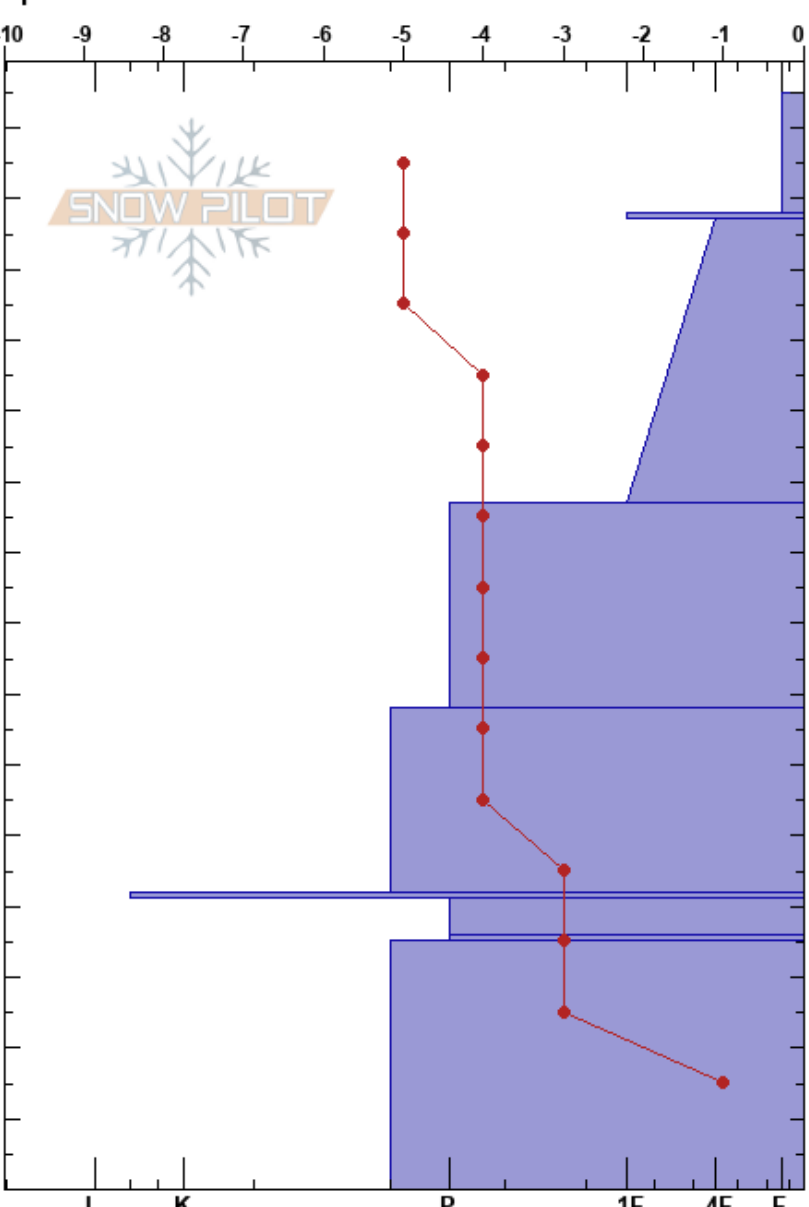

Tumalo Butte - COAC
 Mt Bachelor Area
 OR
 Elevation: 7440 m
 Aspect: 334°
 Specifics:

Clifford Agocs
 01/11/2019 - 11:20am
 Co-ord: 10T 608797W 4873436N
 Slope Angle: 29°
 Wind Loading: no

Stability: **HS:155**
 Air Temperature: -2°C
 Sky Cover: BKN
 Precipitation: NO
 Wind: Calm

Layer Notes:
 137-97cm: Problematic layer
 36-35cm: Buried Surface Hoar

Form	Crystal Size	Moisture	ρ kg/m ³	Stability tests & Layer comments
/ (•)	1			
⊙⊙				
•	1-2			← CT15, RP @126cm ← CT27, RP @117cm
•	1			← ECTN23 @90cm
•	0.5			
■				
•	1			
⊙⊙(V)	1-5			36-35cm: Buried Surface Hoar
	1-2			