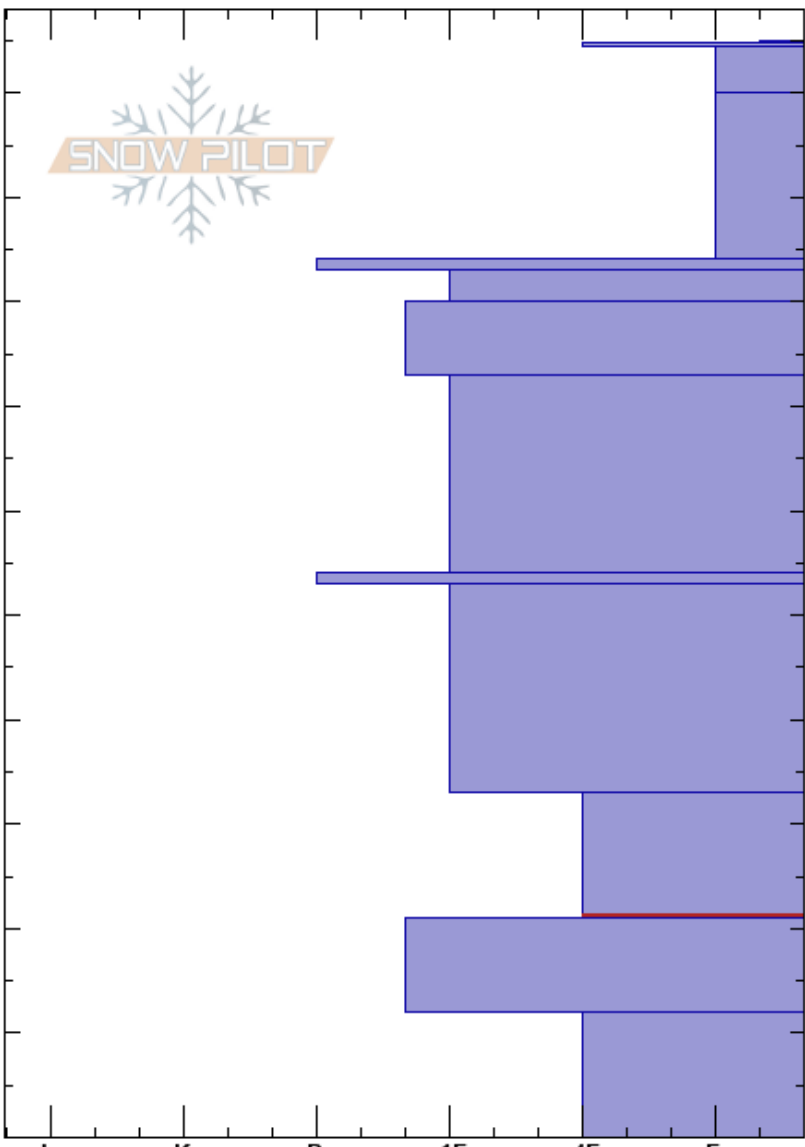

Crystal 2  
 Bitterroot  
 MT  
 Elevation: 5600 ft  
 Aspect: 151°  
 Specifics:

Logan King  
 01/14/2019 - 1:00am  
 Co-ord: 46.65636N, -114.60170W  
 Slope Angle: 26°  
 Wind Loading: no

Stability:  
 Air Temperature: 2°C  
 Sky Cover: CLR  
 Precipitation: NO  
 Wind: Calm

HS:105  
 PF:25 33-21cm:Problematic layer

Layer Notes:

Height (cm)	Crystal		Moisture	$\rho$ kg/m <sup>3</sup>	Stability tests & Layer comments
	Form	Size			
105	V				
100	-				← ECTN3 @100cm
95	F				
90	F (/)				
85	⊙				
83	•				← ECTN24 @83cm
80	•				
75	•				
70	•				
65	•				
60	•				
55	⊙				
53	•				← ECTN28 @53cm
50	•				
45	•				
40	•				
35	•				
30	⊖				
25	•				
21	•				← ECTP30 @21cm
20	⊖				
15	•				
10	⊖	4			
0					