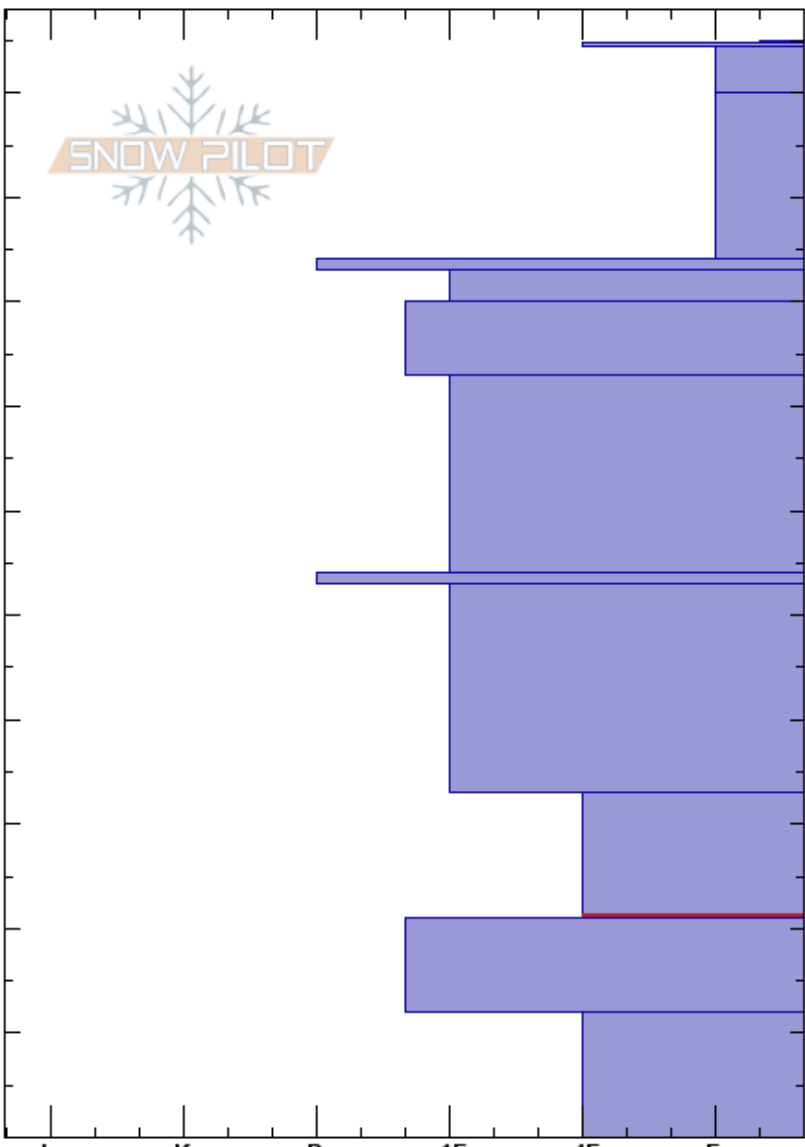

Crystal 2  
 Bitterroot  
 MT  
 Elevation: 5600 ft  
 Aspect: 151°  
 Specifics:

Logan King  
 01/14/2019 - 1:00am  
 Co-ord: 46.65636N, -114.60170W  
 Slope Angle: 26°  
 Wind Loading: no

Stability:  
 Air Temperature: 2°C  
 Sky Cover: CLR  
 Precipitation: NO  
 Wind: Calm

HS:105  
 PF:25 33-21cm:Problematic layer

Layer Notes:

Height (cm)	Crystal		Moisture	$\rho$ kg/m <sup>3</sup>	Stability tests & Layer comments
	Form	Size			
105	V				
100	-				← ECTN3 @100cm
95	F				
90	F (/)				
85	⊙				
83	•				← ECTN24 @83cm
80	•				
75	•				
70	•				
65	•				
60	•				
55	⊙				
53	•				← ECTN28 @53cm
50	•				
45	•				
40	•				
35	•				
30	⊕				
25	•				
21	⊕				← ECTP30 @21cm
20	•				
15	•				
10	⊕	4			
0					