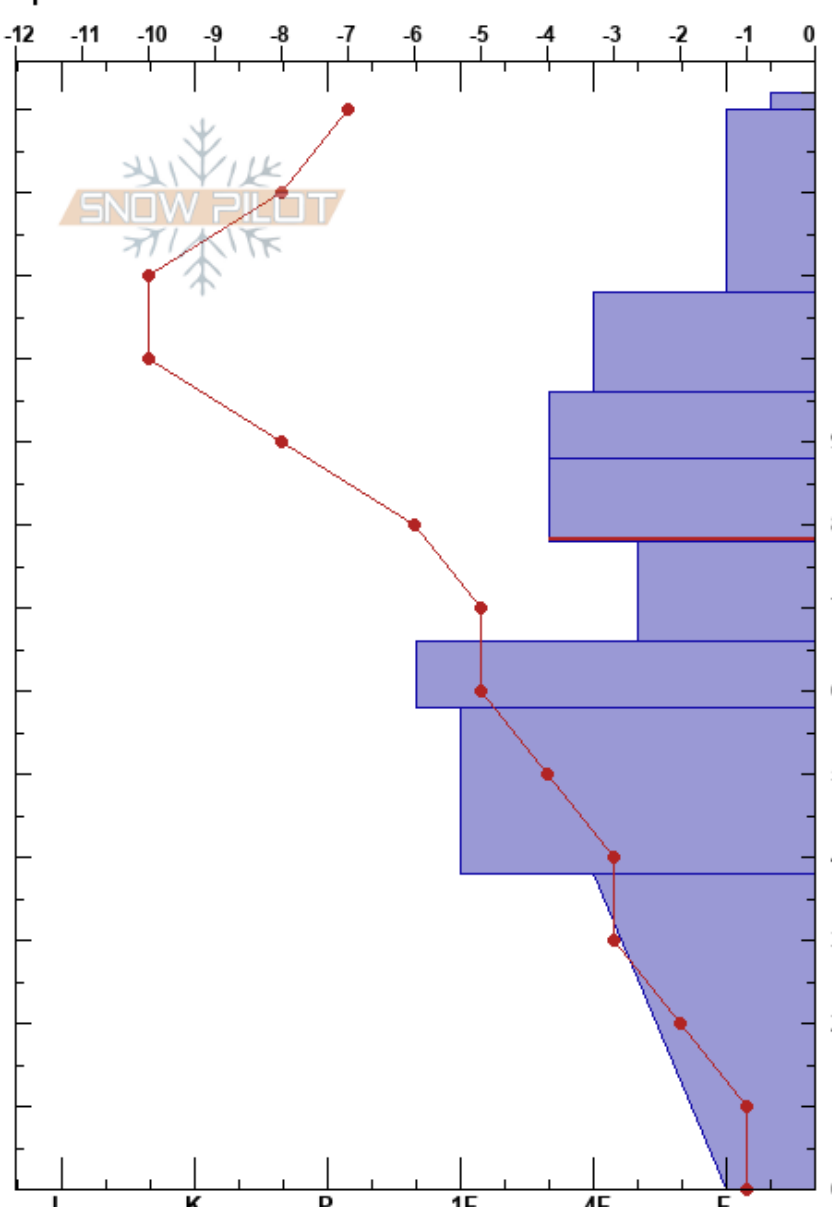

Park Place South
 Gore Range
 CO
 Elevation: 12000 ft
 Aspect: 90°
 Specifics:

Nick Slaton
 01/14/2019 - 1:30pm
 Co-ord: 39.46848N, -106.15275W
 Slope Angle: 33°
 Wind Loading: no

Stability: **HS:132**
 Air Temperature: 28°C PF:20 88-78cm:Problematic layer
 Sky Cover: CLR
 Precipitation: NO
 Wind: NW Calm

Height (cm)	Crystal		ρ kg/m ³	Stability tests & Layer comments
	Form	Size		
132	V	10	D	
120	.	1	D	
110	•	1.5	D	← ECTN24 @110cm ← STE @110cm ← CT18, Q3 @110cm
100	•	1.5	D	
90	•	1.5	D	
80	•	1.5	D	← CT25, Q1 @80cm ← STH @80cm
70	•	2	D	
60	•	2	D	← STM @60cm
50	□	4	D	
40				
30				
20	^	6	D	
10				
0				