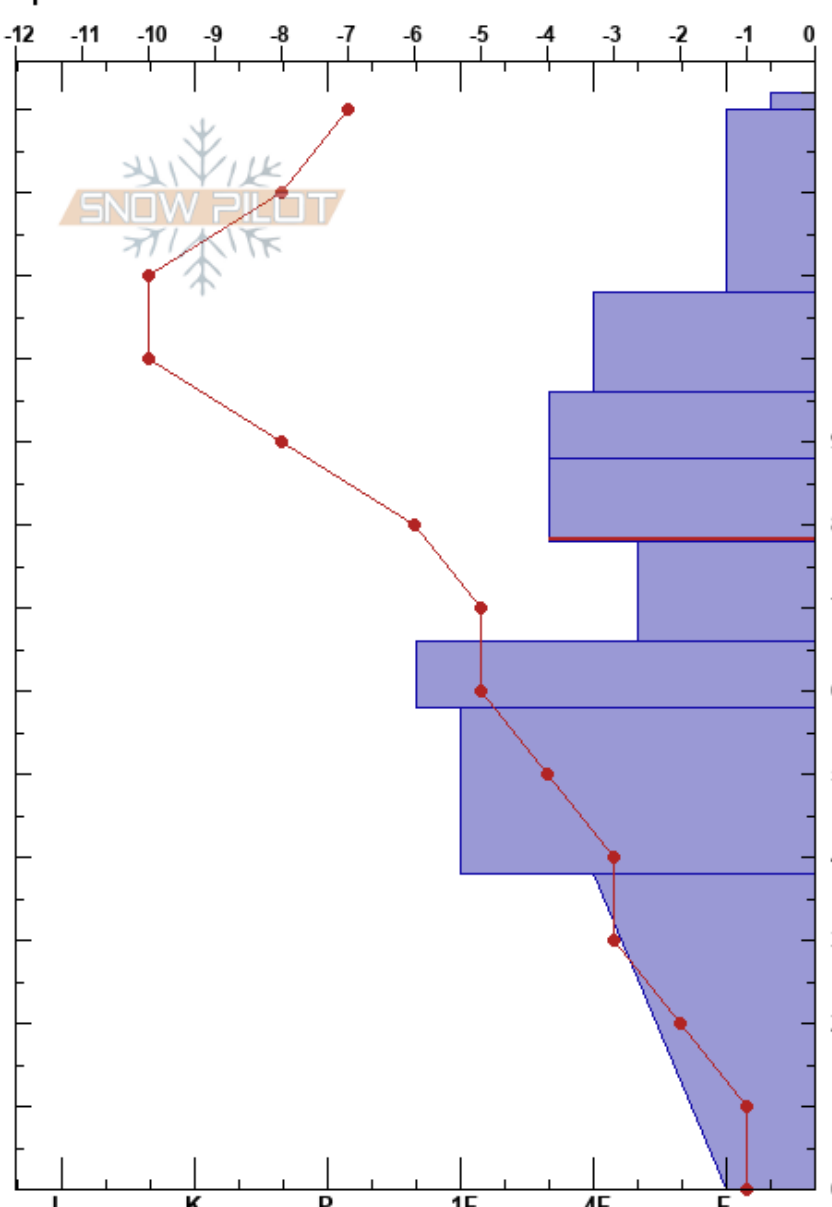

Park Place South  
 Gore Range  
 CO  
 Elevation: 12000 ft  
 Aspect: 90°  
 Specifics:

Nick Slaton  
 01/14/2019 - 1:30pm  
 Co-ord: 39.46848N, -106.15275W  
 Slope Angle: 33°  
 Wind Loading: no

Stability: **HS:132**  
 Air Temperature: 28°C PF:20 88-78cm:Problematic layer  
 Sky Cover: CLR  
 Precipitation: NO  
 Wind: NW Calm

Height (cm)	Crystal		$\rho$ kg/m <sup>3</sup>	Stability tests & Layer comments
	Form	Size		
132	V	10	D	
120	.	1	D	
110				← ECTN24 @110cm ← STE @110cm ← CT18, Q3 @110cm
100	•	1.5	D	
90	•	1.5	D	
80	•	1.5	D	← CT25, Q1 @80cm ← STH @80cm
70	•	2	D	
60	•	2	D	← STM @60cm
50	□	4	D	
40				
30				
20	^	6	D	
10				
0				