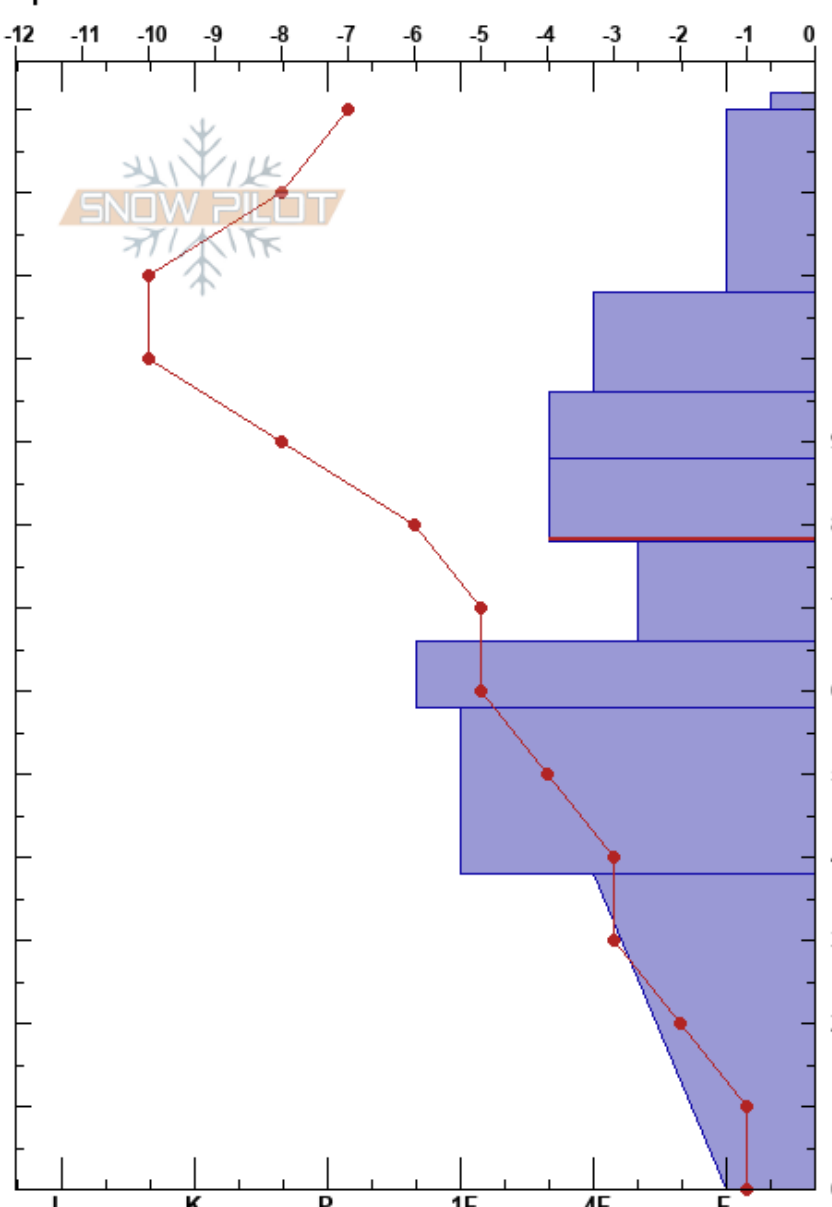

Park Place South
 Gore Range
 CO
 Elevation: 12000 ft
 Aspect: 90°
 Specifics:

Nick Slaton
 01/14/2019 - 1:30pm
 Co-ord: 39.46848N, -106.15275W
 Slope Angle: 33°
 Wind Loading: no

Stability: **HS:132**
 Air Temperature: 28°C PF:20 88-78cm:Problematic layer
 Sky Cover: CLR
 Precipitation: NO
 Wind: NW Calm

Height (cm)	Crystal		Moisture	ρ kg/m ³	Stability tests & Layer comments
	Form	Size			
132	V	10	D		
120	.	1	D		
110					← ECTN24 @110cm
100	•	1.5	D		← STE @110cm
90	•	1.5	D		← CT18, Q3 @110cm
80	•	1.5	D		← CT25, Q1 @80cm
70	•	2	D		← STH @80cm
60	•	2	D		← STM @60cm
50	□	4	D		
40					
30					
20	^	6	D		
10					
0					