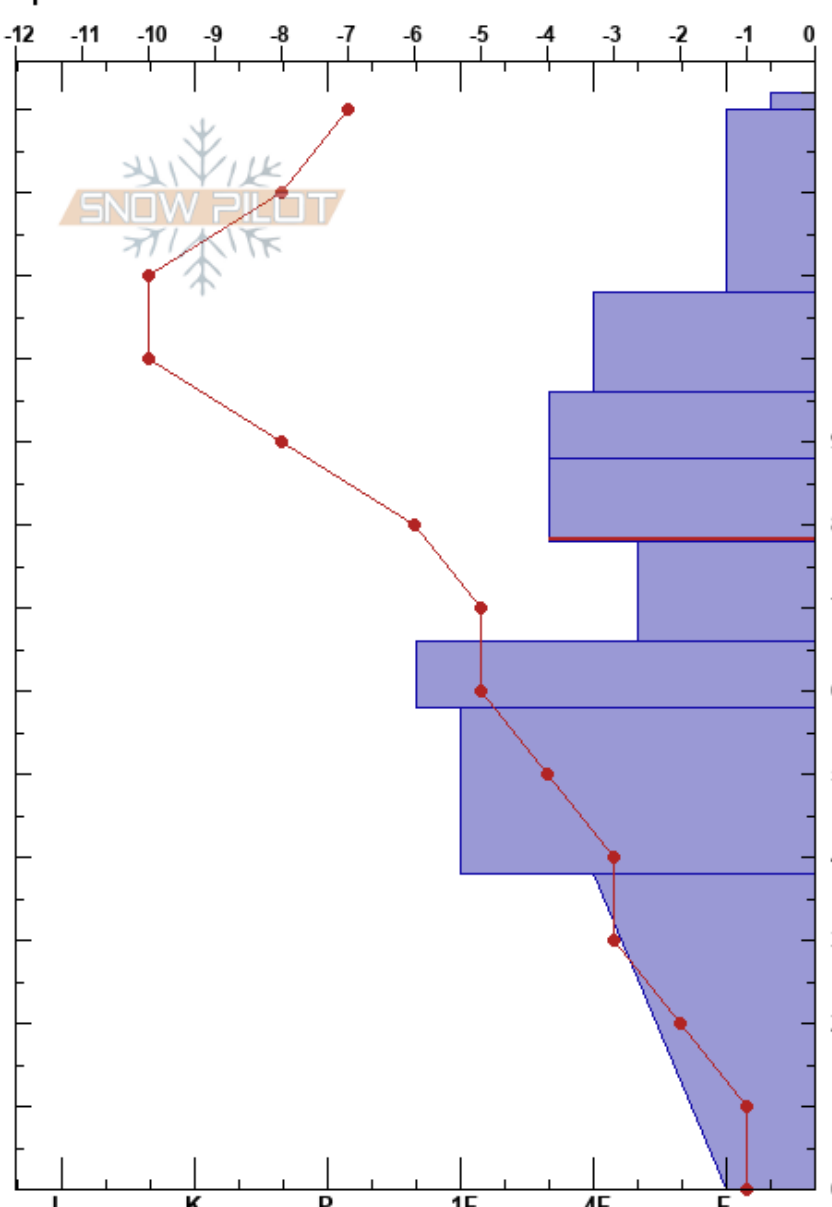

Park Place South
 Gore Range
 CO
 Elevation: 12000 ft
 Aspect: 90°
 Specifics:

Nick Slaton
 01/14/2019 - 1:30pm
 Co-ord: 39.46848N, -106.15275W
 Slope Angle: 33°
 Wind Loading: no

Stability: **HS:132**
 Air Temperature: 28°C PF:20 88-78cm:Problematic layer
 Sky Cover: CLR
 Precipitation: NO
 Wind: NW Calm

Height (cm)	Crystal		Moisture	ρ kg/m ³	Stability tests & Layer comments
	Form	Size			
132	V	10	D		
120	.	1	D		
110					← ECTN24 @110cm ← STE @110cm ← CT18, Q3 @110cm
100	•	1.5	D		
90	•	1.5	D		
80	•	1.5	D		← CT25, Q1 @80cm ← STH @80cm
70	•	2	D		
60	•	2	D		← STM @60cm
50	□	4	D		
40					
30					
20	^	6	D		
10					
0					