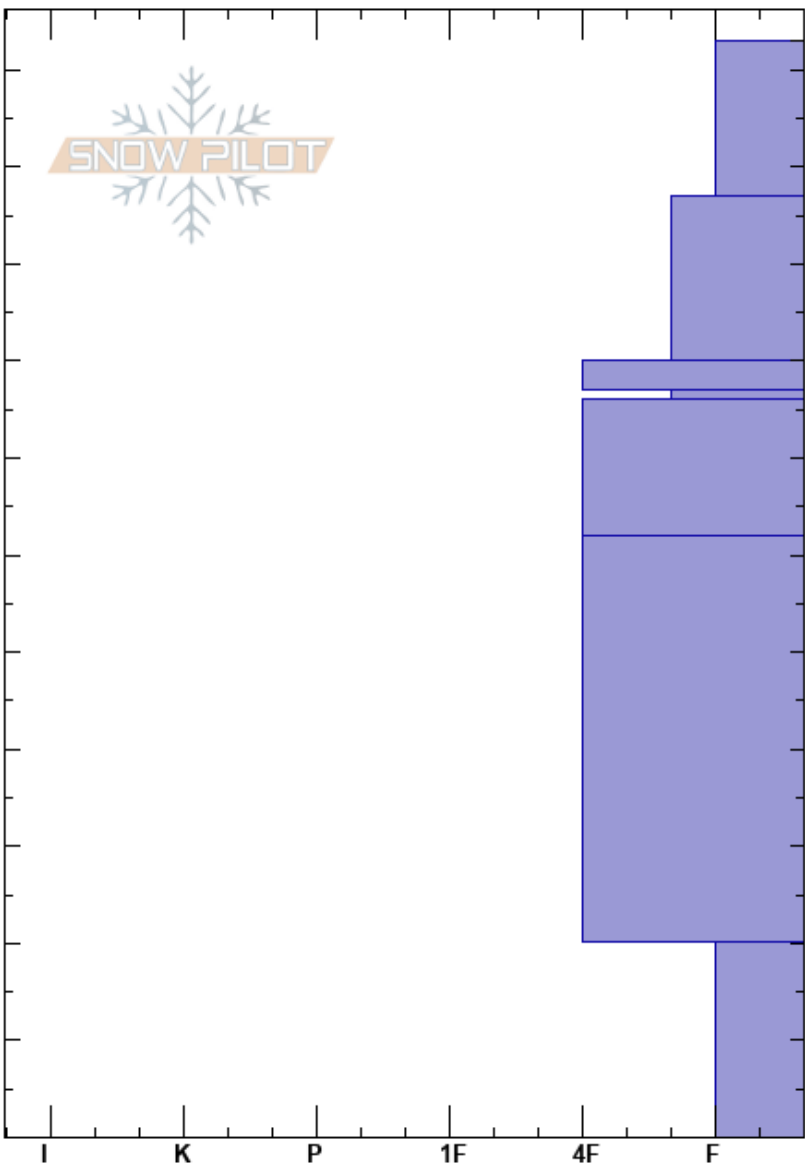

Bacon Rind - 1/12/17
 Madison Range-S
 MT
 Elevation: 8900 ft
 Aspect: 60°
 Specifics: We skied slope

Eric Knoff
 01/17/2017 - 1:00pm
 Co-ord:
 Slope Angle: 23°
 Wind Loading: no

Stability: Fair Stable
 Air Temperature: -5°C
 Sky Cover: CLR
 Precipitation: NO
 Wind: SW Calm

HS:113
 PF:80 77-76cm:Problematic layer

Layer Notes:

Depth (cm)	Crystal		Moisture	ρ kg/m ³	Stability tests & Layer comments
	Form	Size			
113					
110					
100	+				
90	+				
80					
77	∅	0.5-1			← ECTP18 @77cm
70	/				
60					
40	⊖	1-2			
30					
20					← PST28/100 (End) @20cm
10	^	1.5-3			
0					← ECTX At 20 cm's