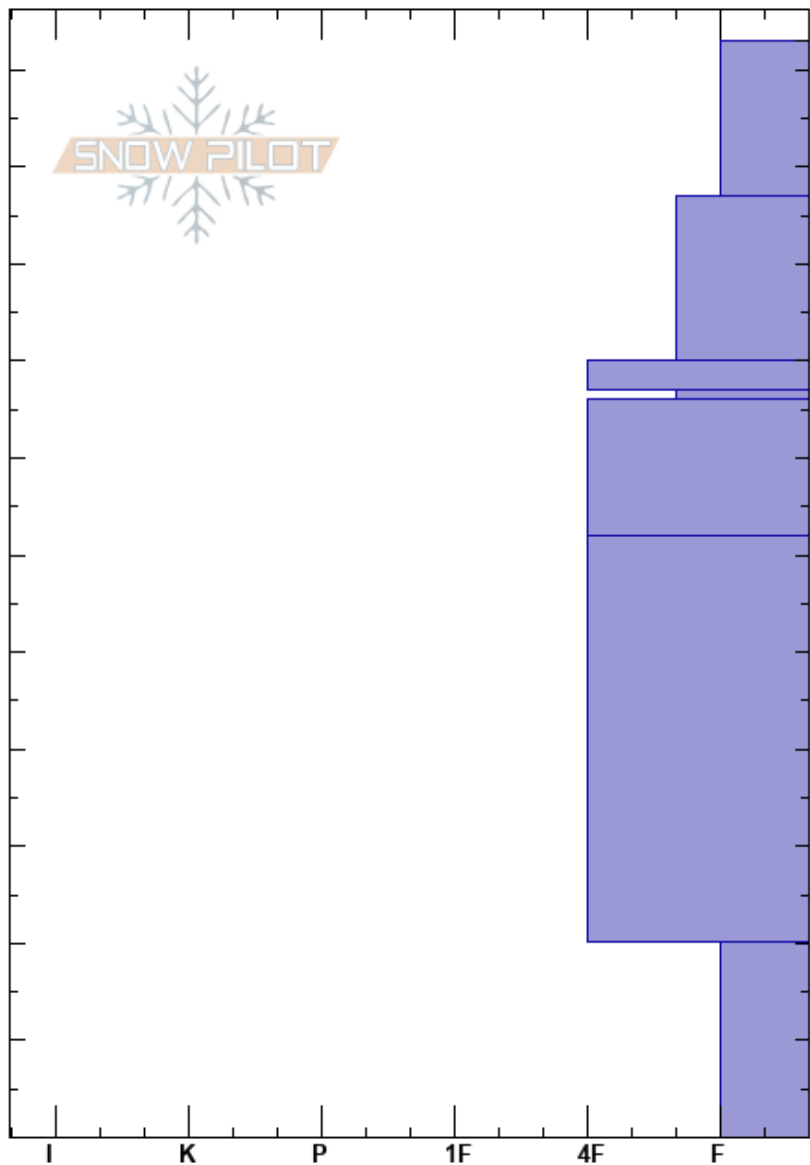

Bacon Rind - 1/12/17
 Madison Range-S
 MT
 Elevation: 8900 ft
 Aspect: 60°
 Specifics: We skied slope

Eric Knoff
 01/17/2017 - 1:00pm
 Co-ord:
 Slope Angle: 23°
 Wind Loading: no

Stability: Fair Stable
 Air Temperature: -5°C
 Sky Cover: CLR
 Precipitation: NO
 Wind: SW Calm

HS:113
 PF:80 77-76cm:Problematic layer

Layer Notes:

Elevation (ft)	Crystal		Moisture	ρ kg/m ³	Stability tests & Layer comments
	Form	Size			
113					
110					
100	+				
90	+				
80	∅	0.5-1			← ECTP18 @77cm
70	/				
60					
50					
40	⊖	1-2			
30					
20					← PST28/100 (End) @20cm
10	^	1.5-3			
0					← ECTX At 20 cm's