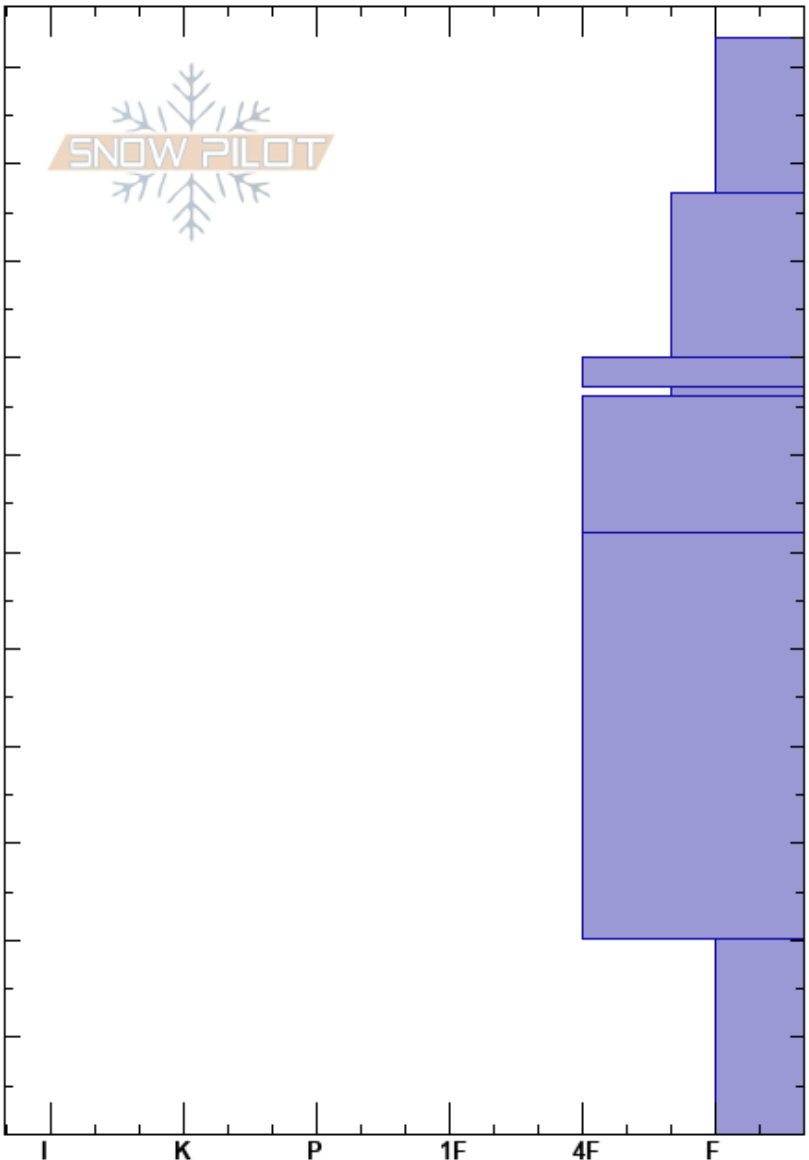

Bacon Rind - 1/12/17
 Madison Range-S
 MT
 Elevation: 8900 ft
 Aspect: 60°
 Specifics: We skied slope

Eric Knoff
 01/17/2017 - 1:00pm
 Co-ord:
 Slope Angle: 23°
 Wind Loading: no

Stability: Fair Stable
 Air Temperature: -5°C
 Sky Cover: CLR
 Precipitation: NO
 Wind: SW Calm

HS:113
 PF:80 77-76cm:Problematic layer

Layer Notes:

Depth (cm)	Crystal		Moisture	ρ kg/m ³	Stability tests & Layer comments
	Form	Size			
113					
110					
100	+				
90	+				
80					
77	∅	0.5-1			← ECTP18 @77cm
70	/				
60					
40	⊖	1-2			
30					
20					← PST28/100 (End) @20cm
10	^	1.5-3			
0					← ECTX At 20 cm's