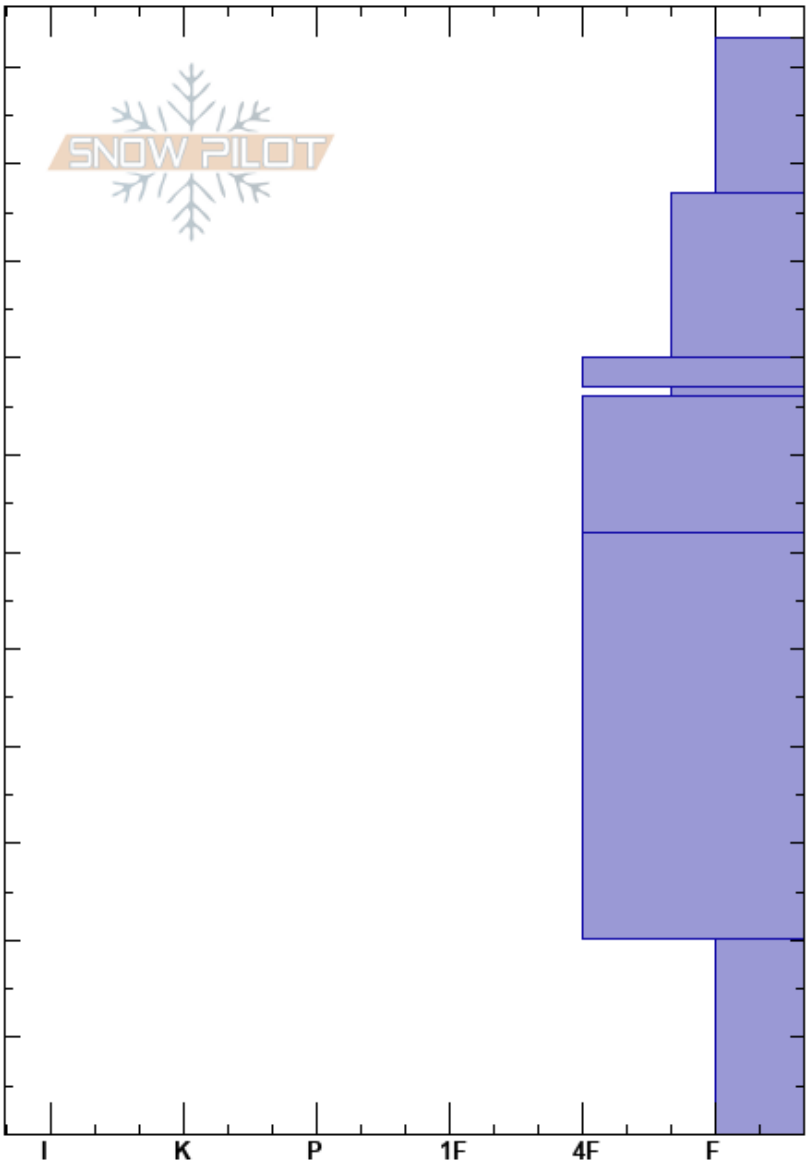

Bacon Rind - 1/12/17
 Madison Range-S
 MT
 Elevation: 8900 ft
 Aspect: 60°
 Specifics: We skied slope

Eric Knoff
 01/17/2017 - 1:00pm
 Co-ord:
 Slope Angle: 23°
 Wind Loading: no

Stability: Fair Stable
 Air Temperature: -5°C
 Sky Cover: CLR
 Precipitation: NO
 Wind: SW Calm

HS:113
 PF:80 77-76cm:Problematic layer

Layer Notes:

Elevation (ft)	Crystal		Moisture	ρ kg/m ³	Stability tests & Layer comments
	Form	Size			
113					
110					
100	+				
90	+				
80					
77	∅	0.5-1			← ECTP18 @77cm
70	/				
60					
40	⊖	1-2			
20					← PST28/100 (End) @20cm
10	^	1.5-3			
0					← ECTX At 20 cm's