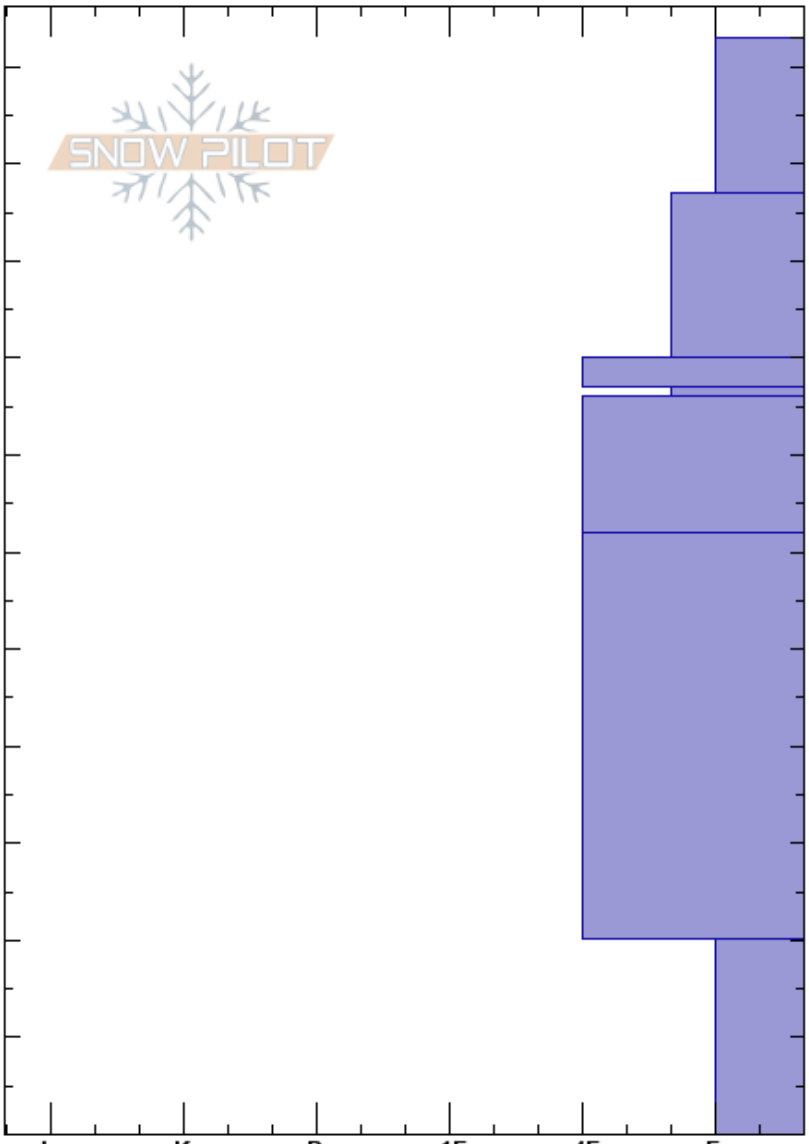

Bacon Rind - 1/12/17
 Madison Range-S
 MT
 Elevation: 8900 ft
 Aspect: 60°
 Specifics: We skied slope

Eric Knoff
 01/17/2017 - 1:00pm
 Co-ord:
 Slope Angle: 23°
 Wind Loading: no

Stability: Fair Stable
 Air Temperature: -5°C
 Sky Cover: CLR
 Precipitation: NO
 Wind: SW Calm

HS:113
 PF:80 77-76cm:Problematic layer

Layer Notes:

Depth (cm)	Crystal		Moisture	ρ kg/m ³	Stability tests & Layer comments
	Form	Size			
113					
110					
100	+				
90	+				
80					
77	∅	0.5-1			← ECTP18 @77cm
70	/				
60					
40	⊖	1-2			
30					
20					← PST28/100 (End) @20cm
10	^	1.5-3			
0					← ECTX At 20 cm's