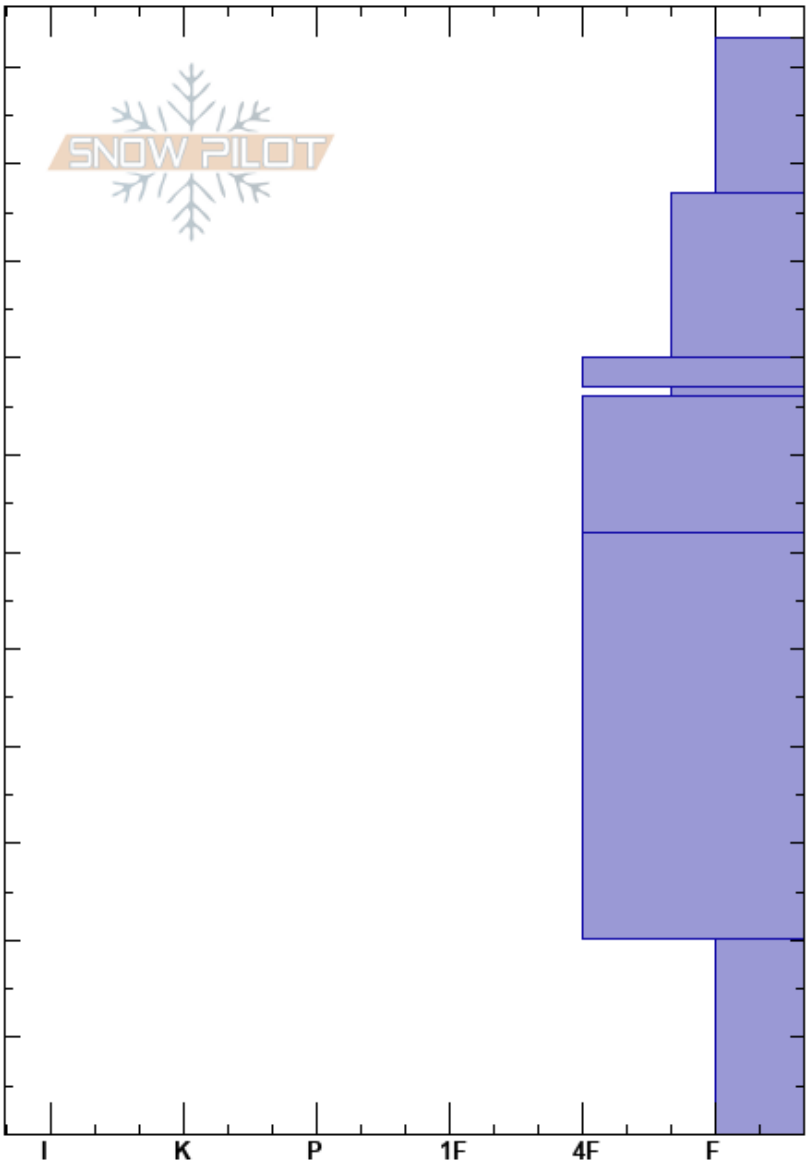

Bacon Rind - 1/12/17
 Madison Range-S
 MT
 Elevation: 8900 ft
 Aspect: 60°
 Specifics: We skied slope

Eric Knoff
 01/17/2017 - 1:00pm
 Co-ord:
 Slope Angle: 23°
 Wind Loading: no

Stability: Fair Stable
 Air Temperature: -5°C
 Sky Cover: CLR
 Precipitation: NO
 Wind: SW Calm

HS:113
 PF:80 77-76cm:Problematic layer

Layer Notes:

| Height (cm) | Crystal | | Moisture | ρ kg/m ³ | Stability tests & Layer comments |
|-------------|---------|-------|----------|--------------------------|----------------------------------|
| | Form | Size | | | |
| 113 | | | | | |
| 110 | | | | | |
| 100 | + | | | | |
| 90 | + | | | | |
| 80 | | | | | |
| 75-85 | ∅ | 0.5-1 | | | ← ECTP18 @77cm |
| 70 | / | | | | |
| 60 | | | | | |
| 40 | ⊖ | 1-2 | | | |
| 30 | | | | | |
| 20 | | | | | ← PST28/100 (End) @20cm |
| 10 | ^ | 1.5-3 | | | |
| 0 | | | | | ← ECTX At 20 cm's |