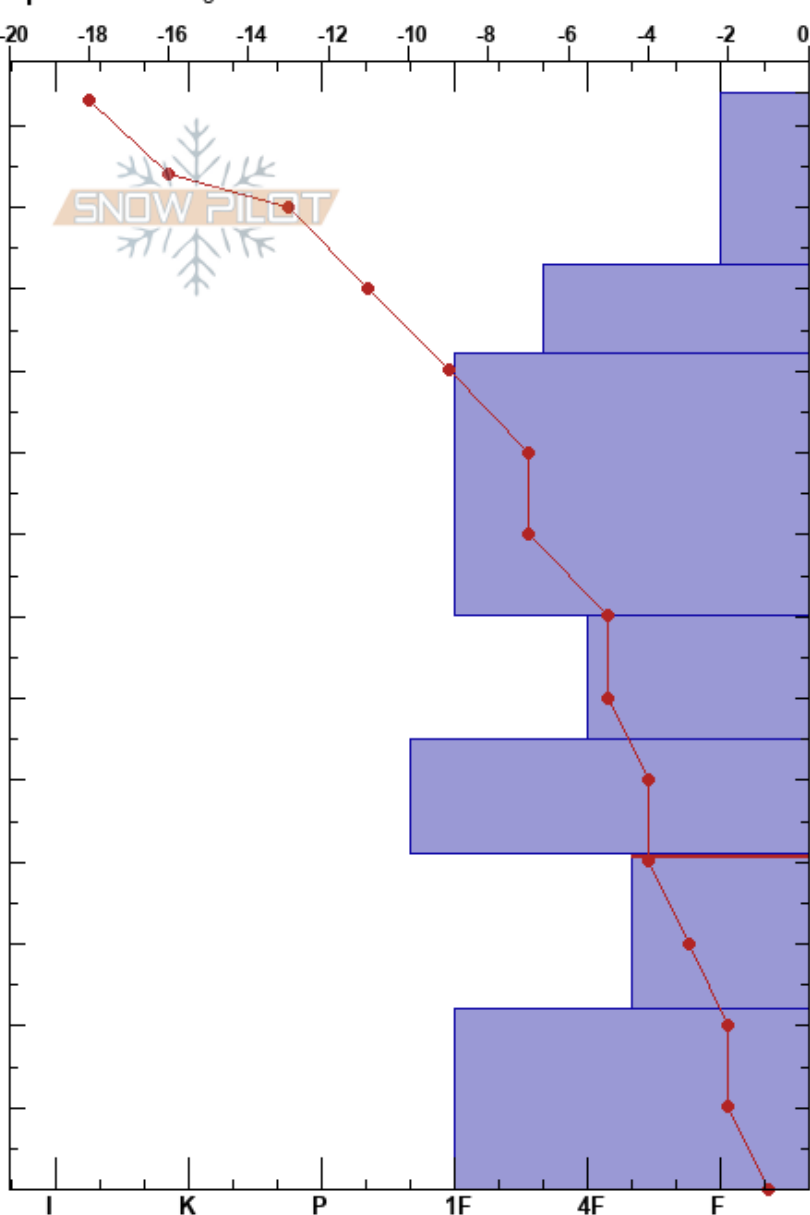

Review Jason Rogers
 San Juan Range 01/14/2019 - 10:30am
 CO Co-ord: 37.89093N, -107.83131W
 Elevation: 11574 ft
 Aspect: 343°
 Slope Angle: 30°
 Wind Loading: no
 Specifics: Pit dug in a Ski Area

Stability: HS:134
 Air Temperature: -9°C PF:60 41-22cm:Problematic layer
 Sky Cover: FEW PS:30
 Precipitation: NO
 Wind: SW Calm

Form	Crystal Size	Moisture	ρ kg/m ³	Stability tests & Layer comments
+ (/)	1-2			
/ (□)	1			← CT4, Q3 @113cm
☐	0.5-1			
☐	1			
☐	0.5			← PST45/100 (End) @41cm
^	3-4			
^	4-5			
				← ECTX

Notes: