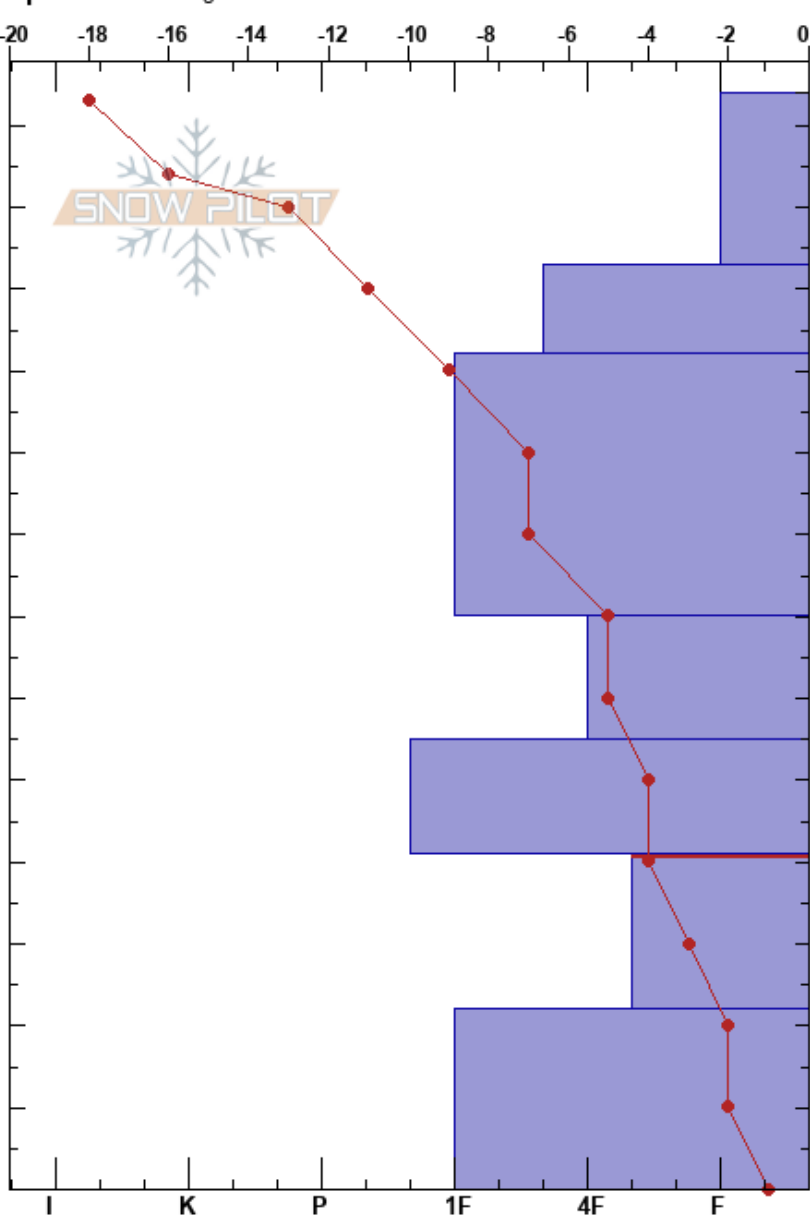

Review Jason Rogers  
 San Juan Range 01/14/2019 - 10:30am  
 CO Co-ord: 37.89093N, -107.83131W  
 Elevation: 11574 ft  
 Aspect: 343°  
 Slope Angle: 30°  
 Wind Loading: no  
 Specifics: Pit dug in a Ski Area

Stability: HS:134  
 Air Temperature: -9°C PF:60 41-22cm:Problematic layer  
 Sky Cover: FEW PS:30  
 Precipitation: NO  
 Wind: SW Calm

Form	Crystal Size	Moisture	$\rho$ kg/m <sup>3</sup>	Stability tests & Layer comments
+ ( / )	1-2			
/ ( □ )	1			← CT4, Q3 @113cm
☐	0.5-1			
☐	1			
☐	0.5			← PST45/100 (End) @41cm
^	3-4			
^	4-5			
				← ECTX