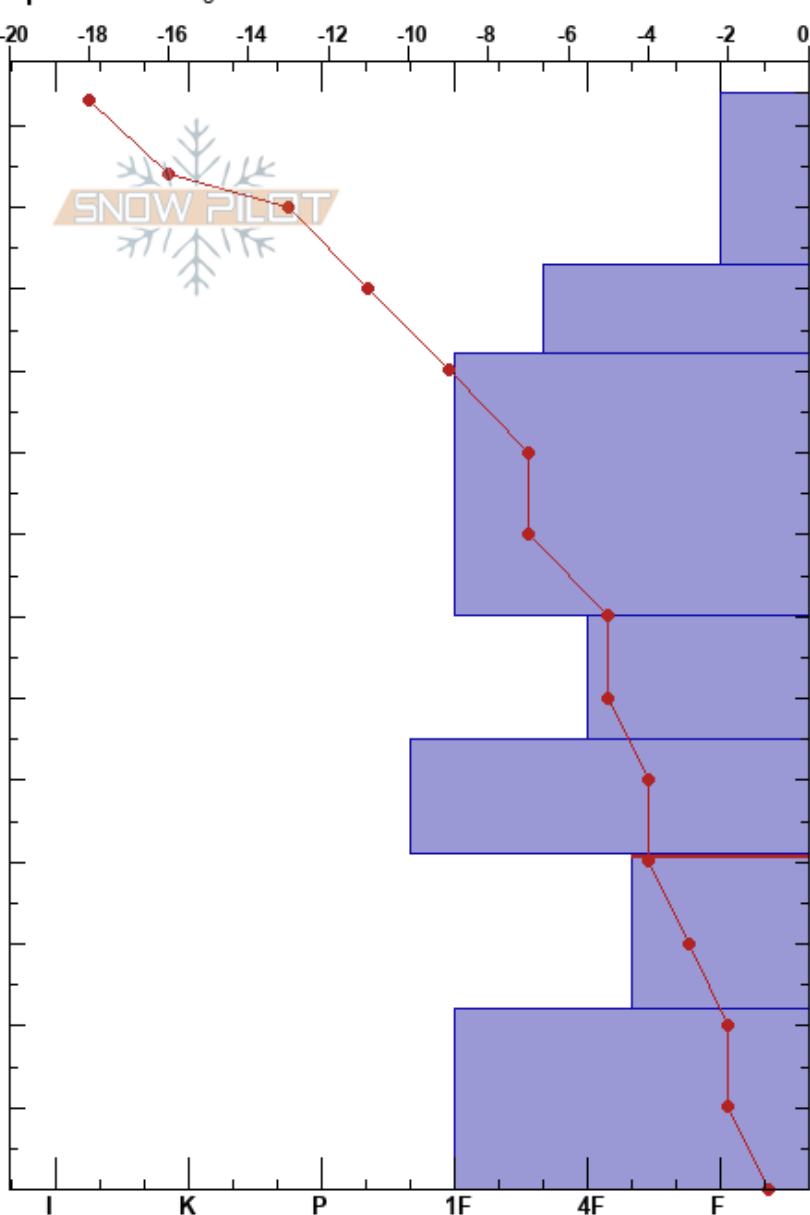

Review Jason Rogers
 San Juan Range 01/14/2019 - 10:30am
 CO Co-ord: 37.89093N, -107.83131W
 Elevation: 11574 ft
 Aspect: 343°
 Slope Angle: 30°
 Wind Loading: no
 Specifics: Pit dug in a Ski Area

Stability: HS:134
 Air Temperature: -9°C PF:60 41-22cm:Problematic layer
 Sky Cover: FEW PS:30
 Precipitation: NO
 Wind: SW Calm

Form	Crystal Size	Moisture	ρ kg/m ³	Stability tests & Layer comments
+ (/)	1-2			
/ (□)	1			← CT4, Q3 @113cm
⊖	0.5-1			
□	1			
□	0.5			← PST45/100 (End) @41cm
^	3-4			
^	4-5			
				← ECTX

Notes: