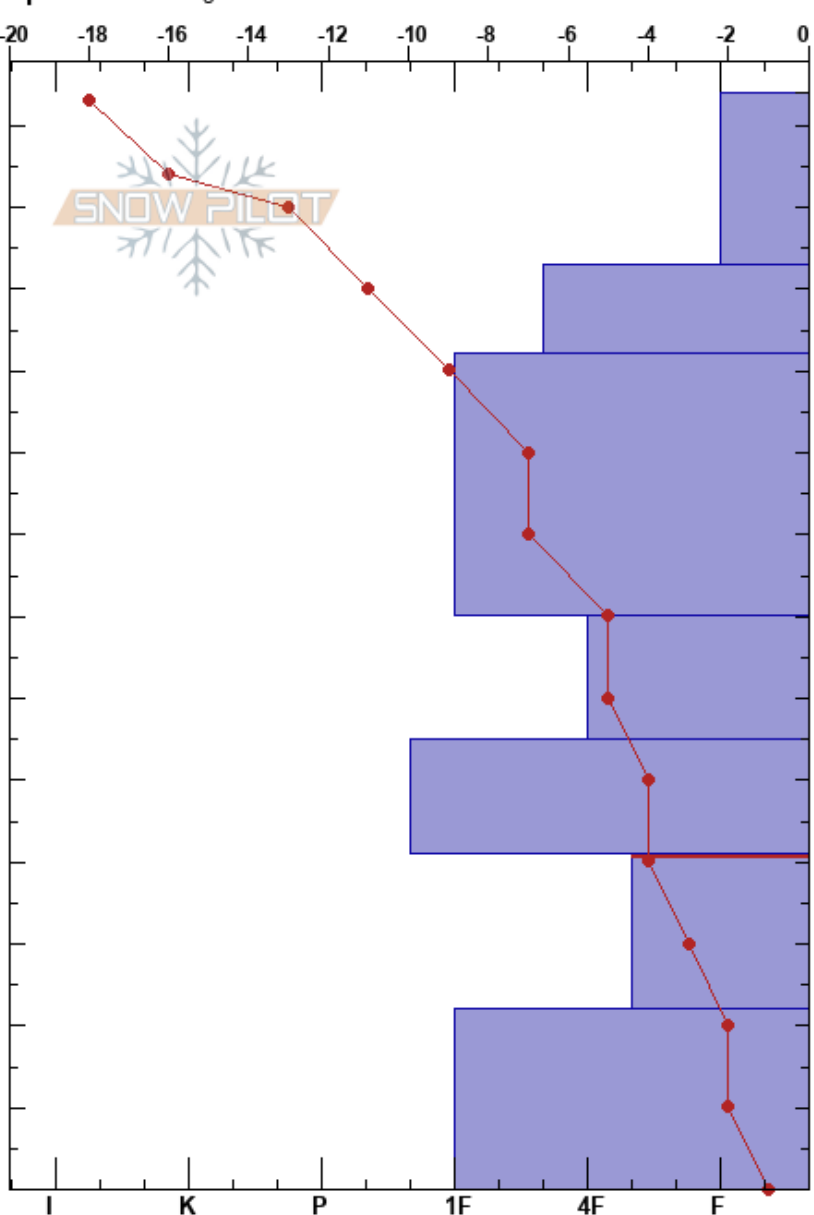

Review
 San Juan Range
 CO
 Elevation: 11574 ft
 Aspect: 343°
 Specifics: Pit dug in a Ski Area

Jason Rogers
 01/14/2019 - 10:30am
 Co-ord: 37.89093N, -107.83131W
 Slope Angle: 30°
 Wind Loading: no

Stability: **HS:134**
 Air Temperature: -9°C
 Sky Cover: FEW
 Precipitation: NO
 Wind: SW Calm
 PF:60
 PS:30
 41-22cm:Problematic layer

Form	Crystal Size	Moisture	ρ kg/m ³	Stability tests & Layer comments
+ (/)	1-2			
/ (□)	1			← CT4, Q3 @113cm
☐	0.5-1			
☐	1			
☐	0.5			← PST45/100 (End) @41cm
^	3-4			
^	4-5			
				← ECTX

Notes:

I K P 1F 4F F