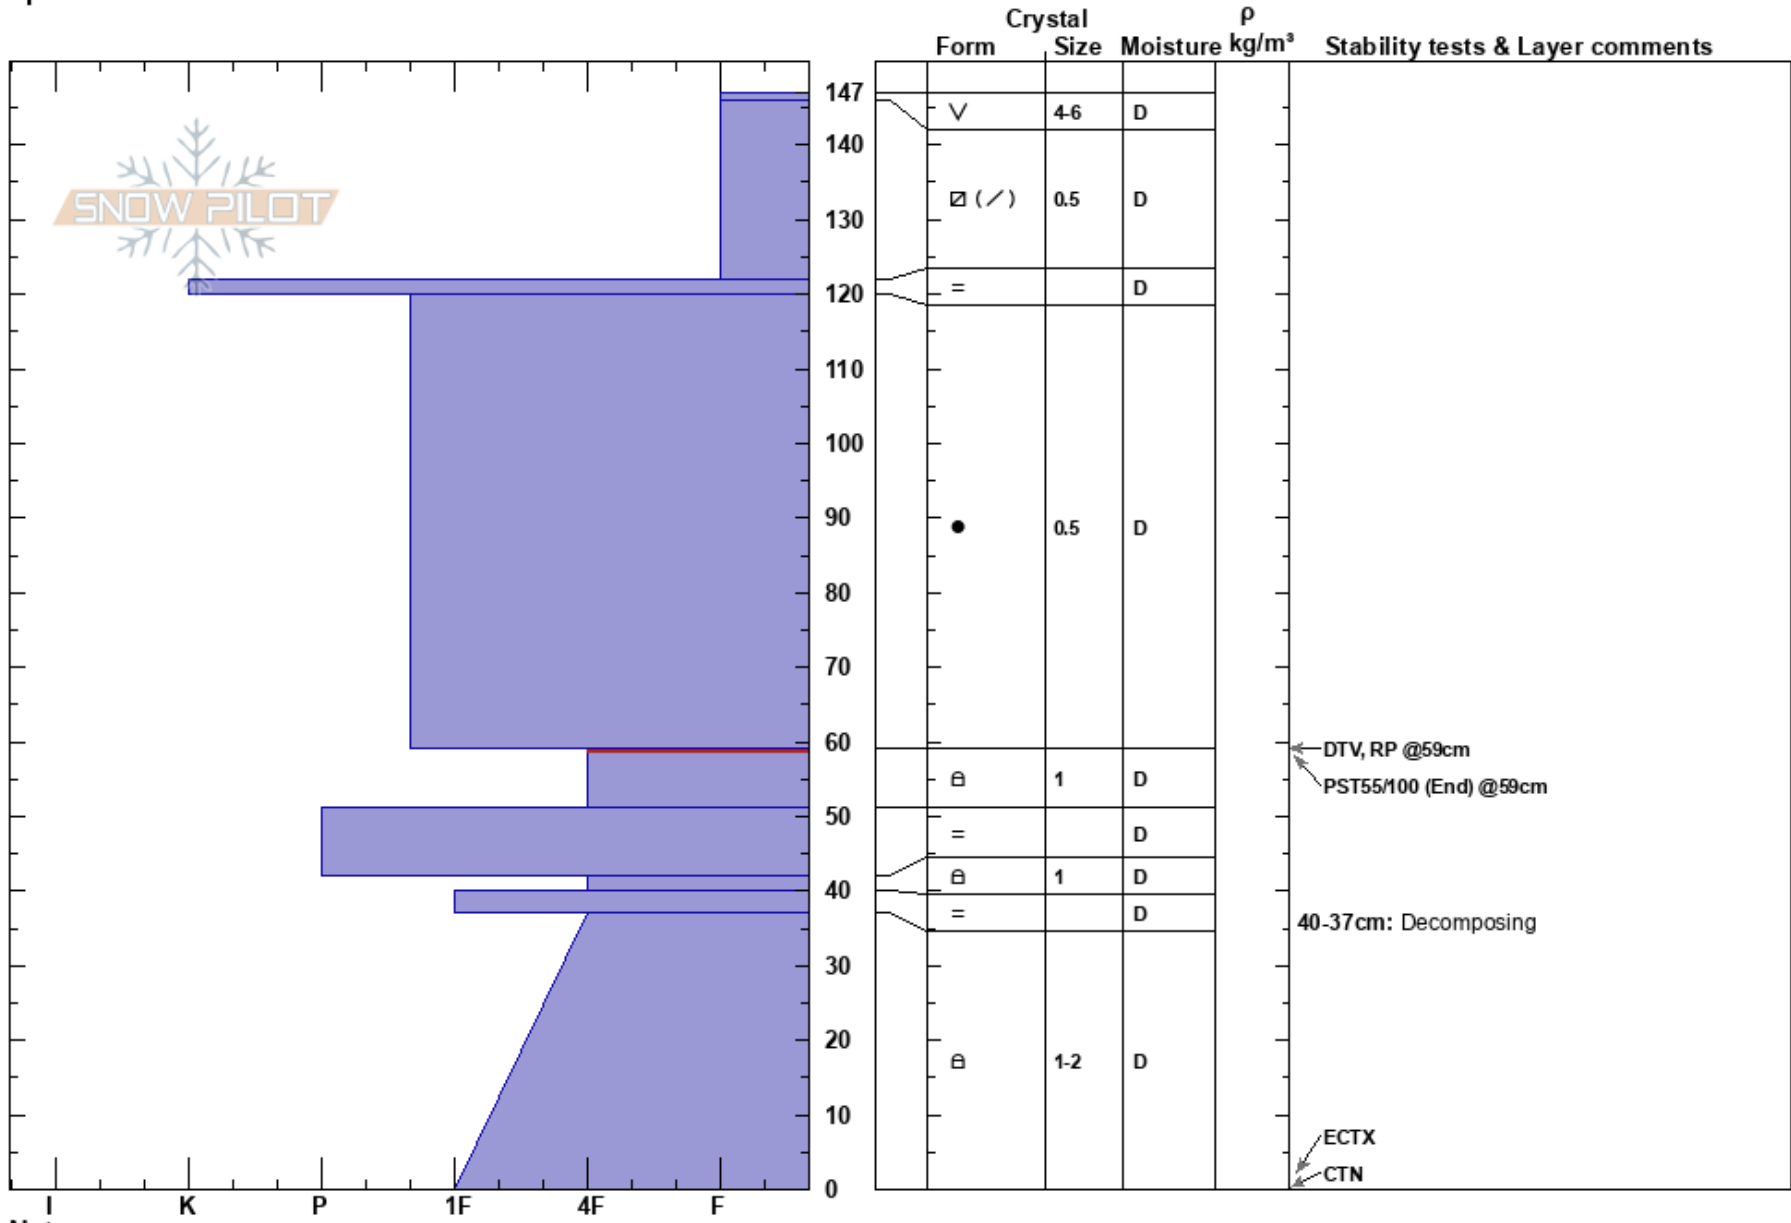

Johnson Canyon
 Central Sierra
 CA
 Elevation: 7160 ft
 Aspect: 50°
 Specifics:

Steve Reynaud
 01/14/2019 - 11:00am
 Co-ord: 39.33912N, -120.30448W
 Slope Angle: 27°
 Wind Loading: no

Stability: Good
 Air Temperature: -4°C
 Sky Cover: BKN
 Precipitation: NO
 Wind: NE Light Breeze

HS:147
 Layer Notes:
 59-51cm: Problematic layer
 40-37cm: Decomposing

Notes:

ECTX
 CTN